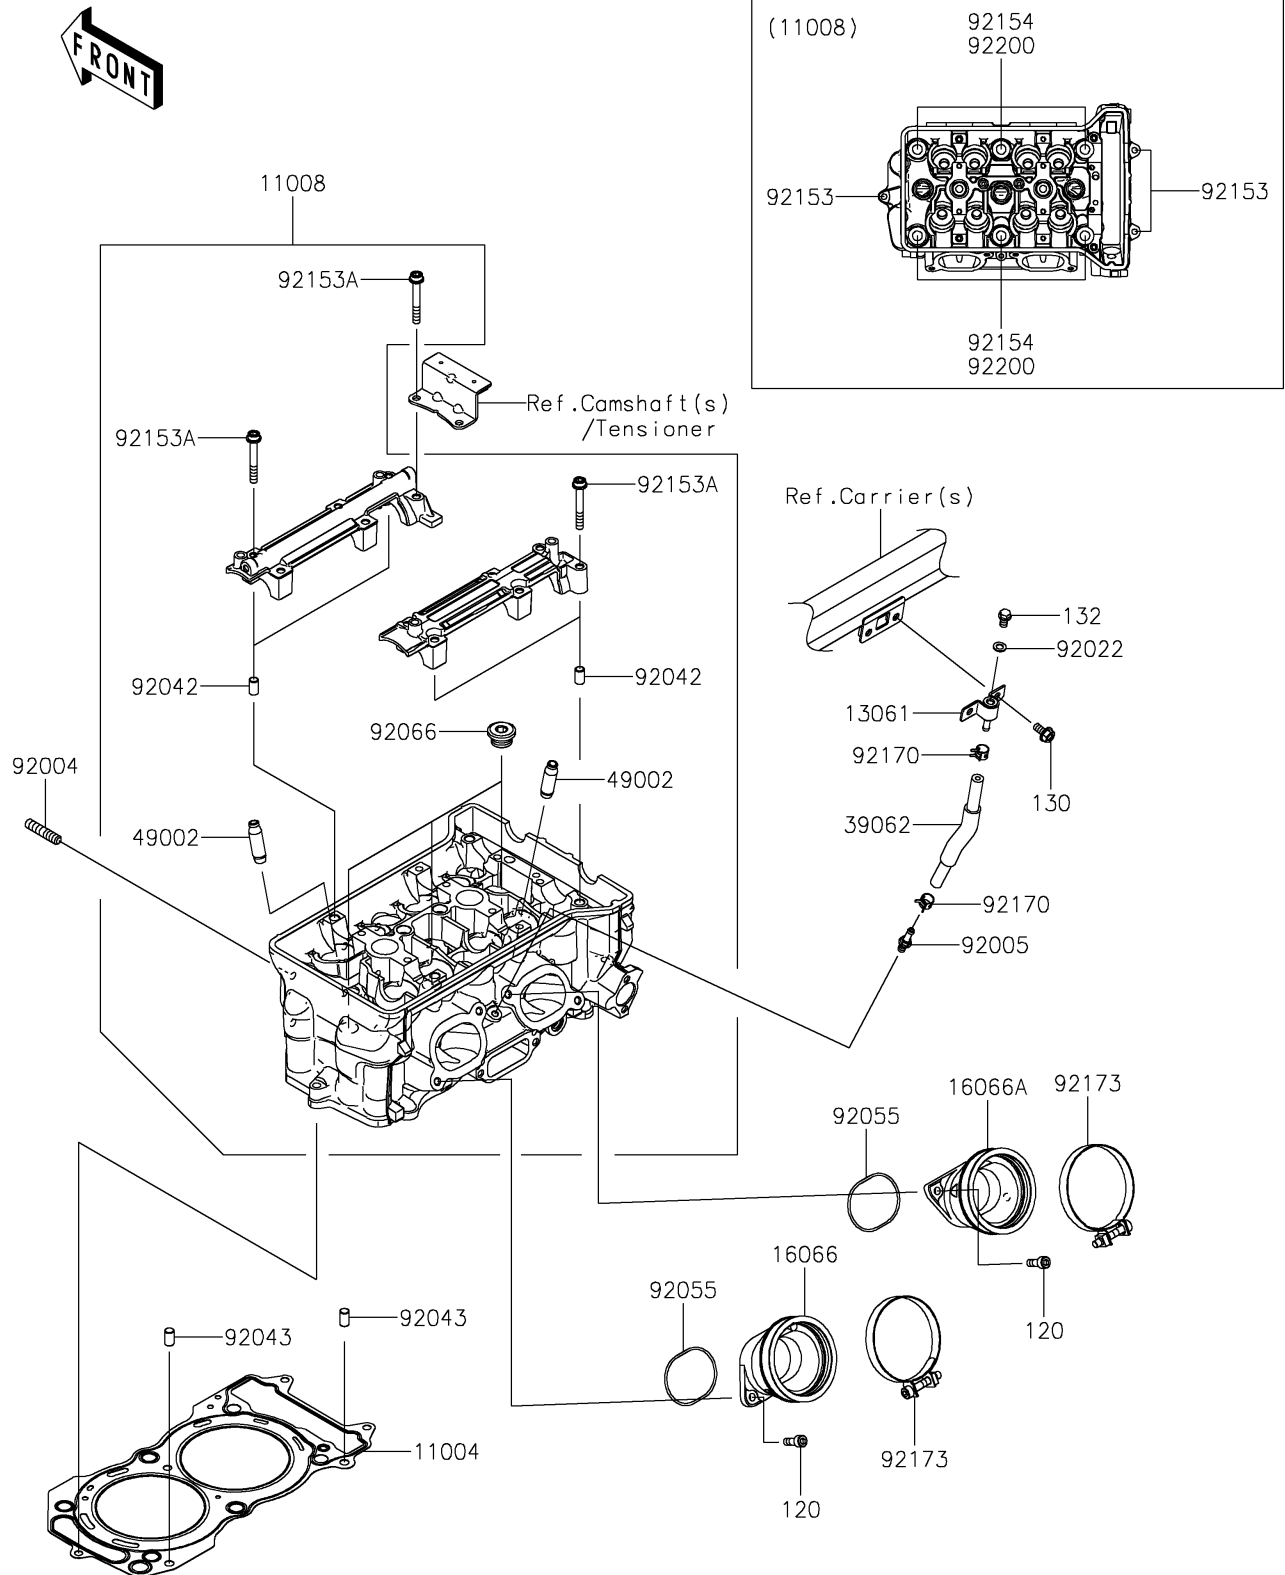

2024 TERYX KRX® 1000

PARTS DIAGRAM

Cylinder Head

E1111

2024 TERYX KRX[®] 1000

PARTS LIST

Cylinder Head

ITEM NAME

PART NUMBER

QUANTITY
