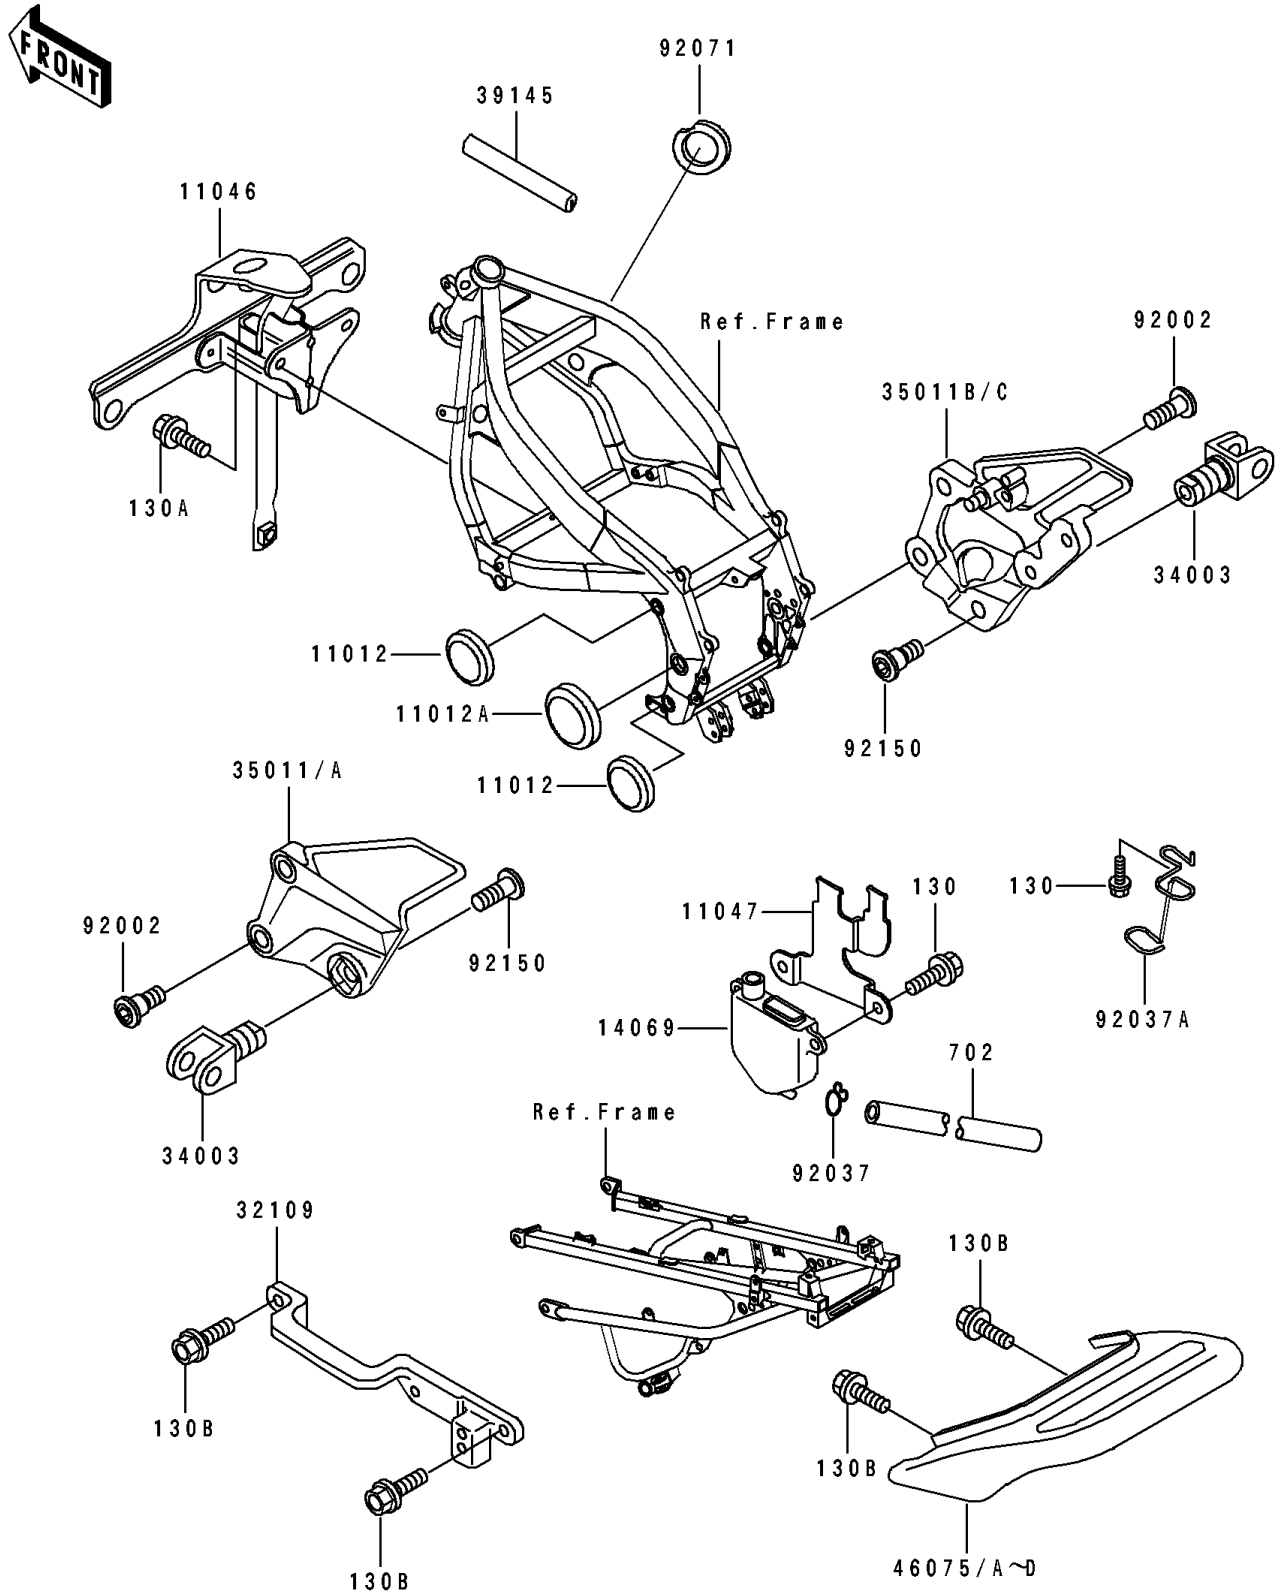

1993 Ninja® ZX™-6

PARTS DIAGRAM

Battery Case

F2132

1993 Ninja[®] ZX[™]-6

PARTS LIST

Battery Case

ITEM NAME

PART NUMBER

QUANTITY
