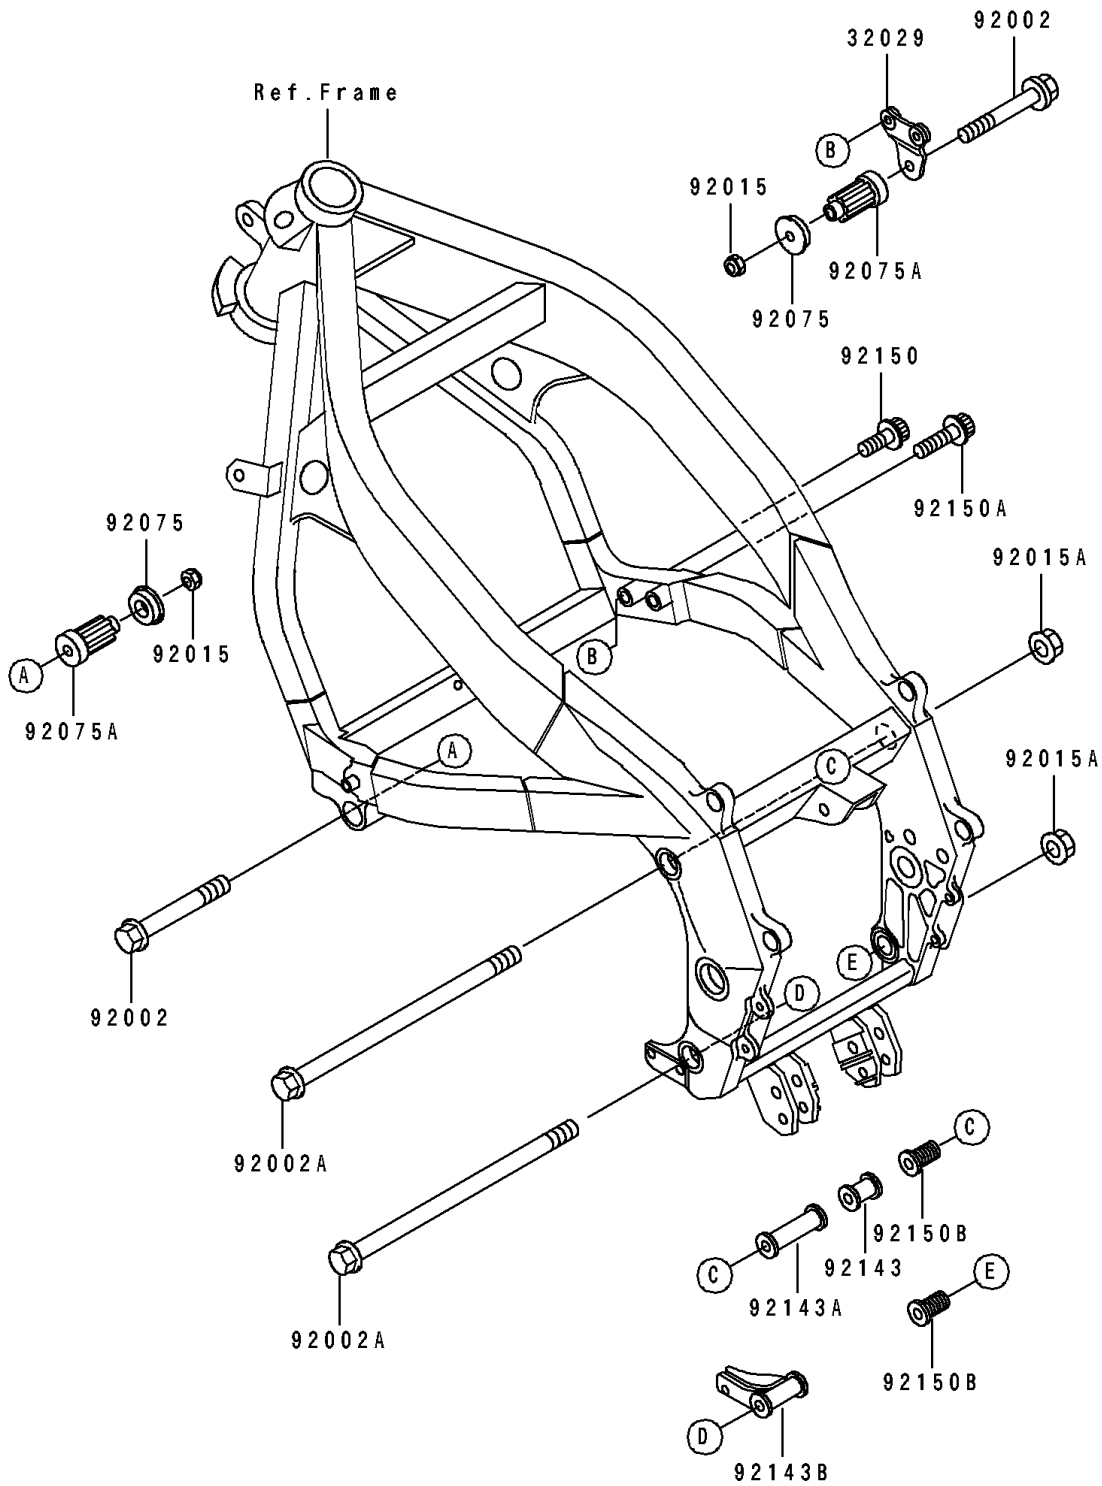

1991 Ninja[®] ZX[™]-6

PARTS DIAGRAM

Frame Fitting

F2131

1991 Ninja® ZX™-6

PARTS LIST

Frame Fitting

| ITEM NAME | PART NUMBER | QUANTITY |
|---|-------------|----------|
| BRACKET-ENGINE,FR,RH (Ref # 32029) | 32029-1713 | 1 |
| BOLT,FLANGED,10X87 (Ref # 92002) | 92002-1298 | 2 |
| BOLT,FLANGED,10X280 (Ref # 92002A) | 92002-1530 | 2 |
| NUT,LOCK,10MM,BLACK (Ref # 92015) | 92015-1189 | 2 |
| NUT,FLANGED,10MM (Ref # 92015A) | 92015-1428 | 2 |
| DAMPER,ENGINE MOUNT,SIDE (Ref # 92075) | 92075-1274 | 2 |
| DAMPER,ENGINE MOUNT,MAIN (Ref # 92075A) | 92075-1739 | 2 |
| COLLAR,L=34 (Ref # 92143) | 92143-1276 | 1 |
| COLLAR,L=72.5 (Ref # 92143A) | 92143-1421 | 1 |
| COLLAR,ENGINE MOUNT (Ref # 92143B) | 92143-1439 | 1 |
| BOLT,SOCKET,8X20 (Ref # 92150) | 92150-1155 | 1 |
| BOLT,SOCKET,8X30 (Ref # 92150A) | 92150-1156 | 1 |
| BOLT,20X30 (Ref # 92150B) | 92150-1264 | 2 |