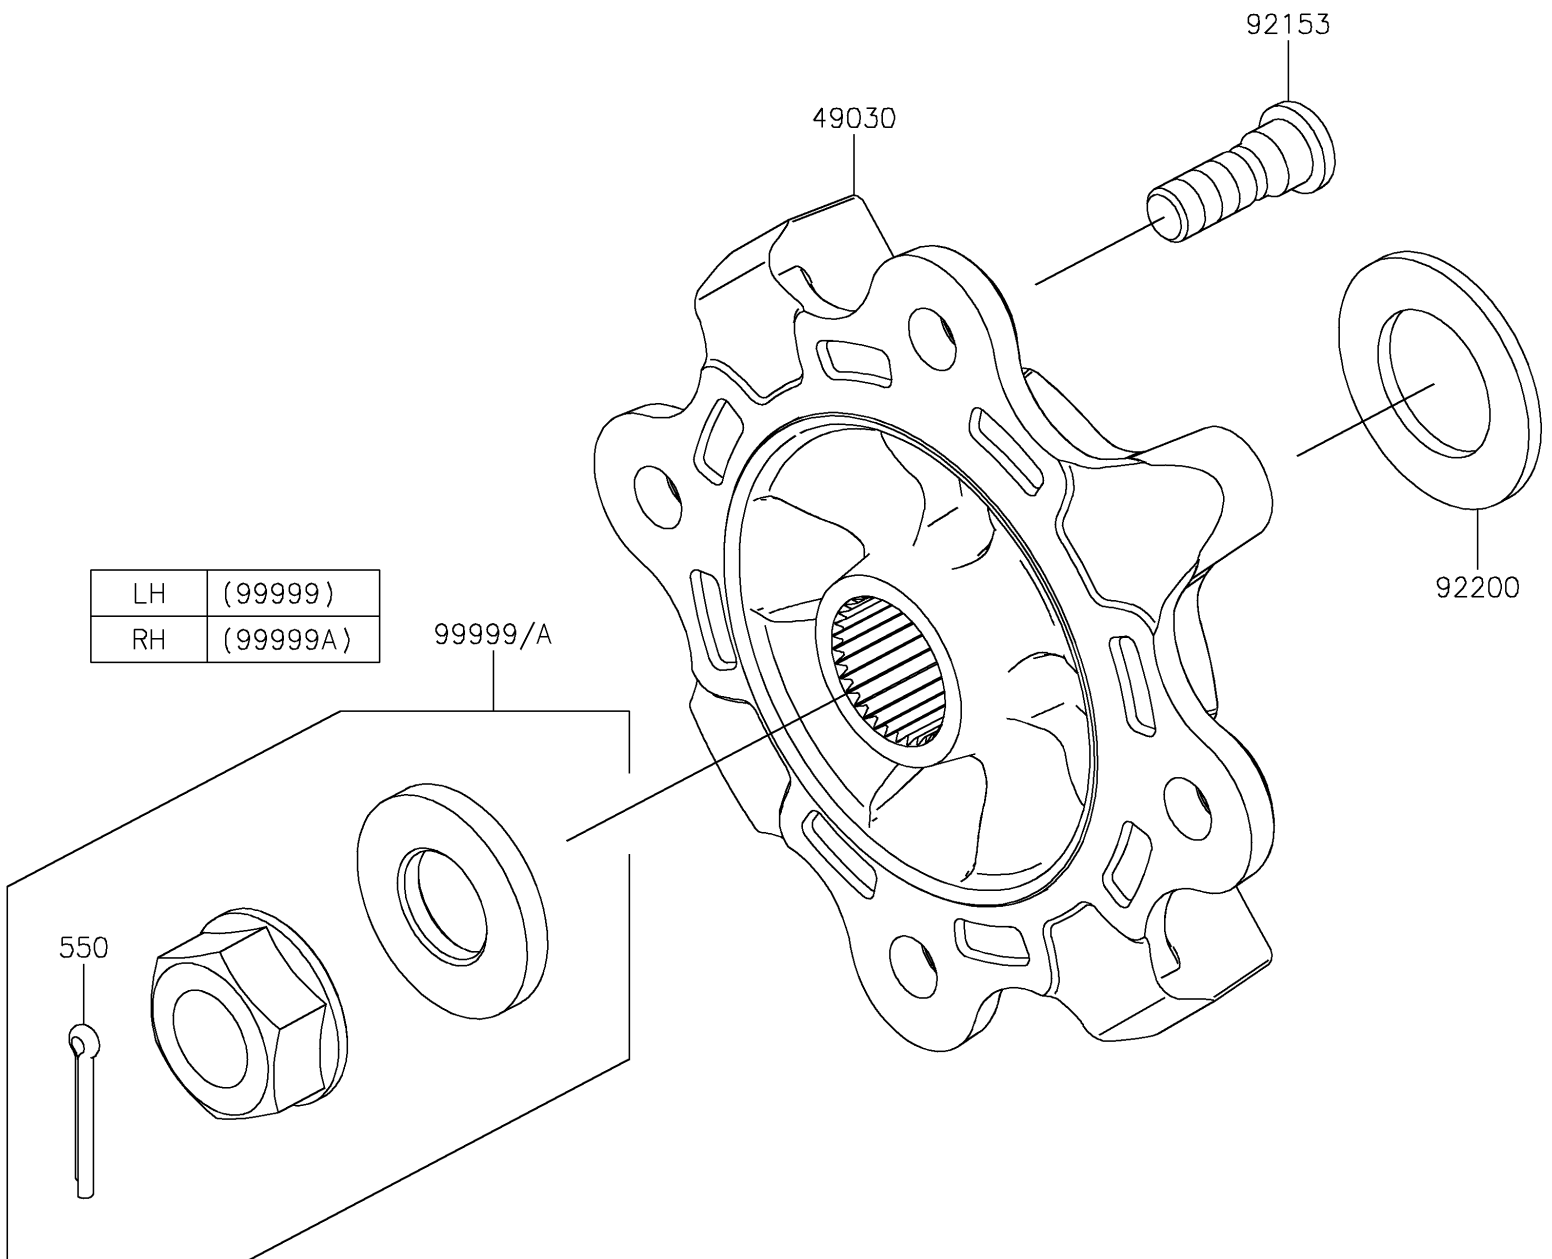

2023 TERYX KRX[®] 1000 eS

PARTS DIAGRAM

Rear Hubs/Brakes

F2240

2023 TERYX KRX[®] 1000 eS

PARTS LIST

Rear Hubs/Brakes

ITEM NAME	PART NUMBER	QUANTITY
HUB (Ref # 49030)	49030-0566	2
BOLT,12MM (Ref # 92153)	92153-1915	8
WASHER,33X56X3.5 (Ref # 92200)	92200-2332	2
KIT,LH AXLE NUT (Ref # 99999)	99999-0726	1
KIT,RH AXLE NUT (Ref # 99999A)	99999-0727	1
PIN-COTTER,4.0X30 (Ref # 550)	550AA4030	1