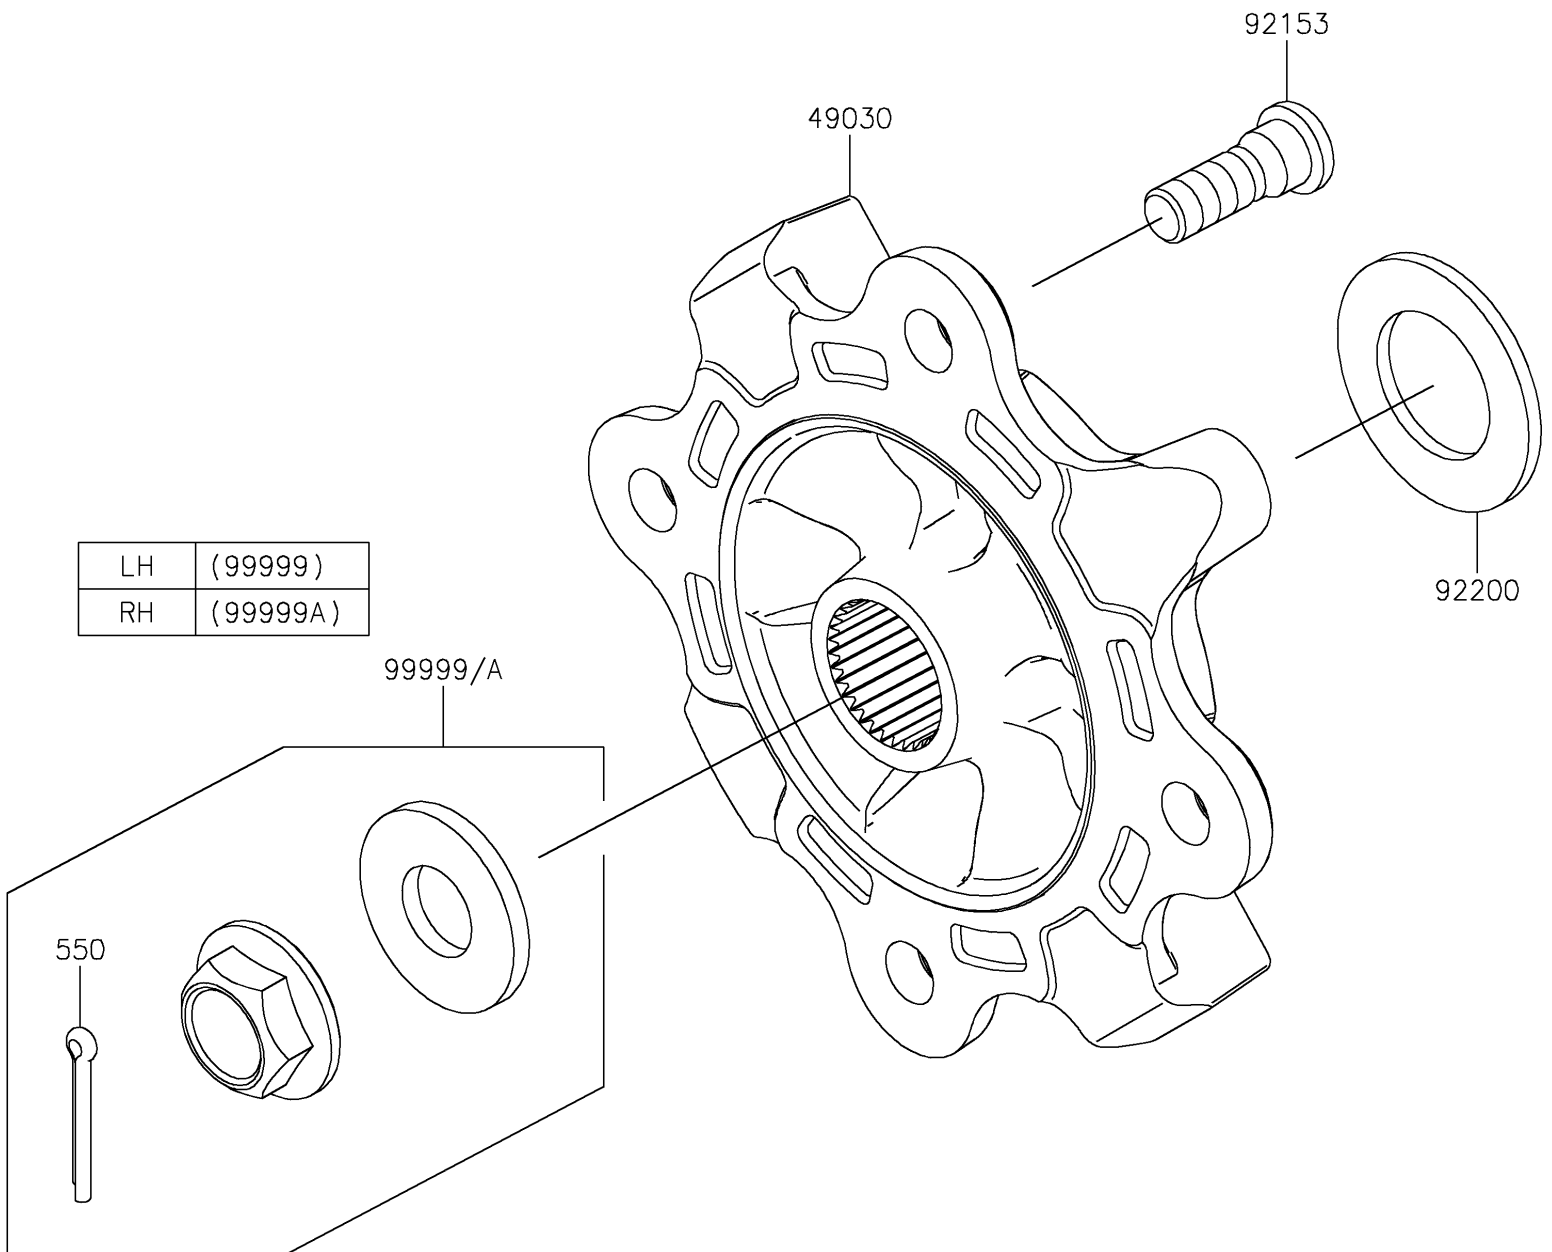

2024 TERYX KRX[®] 1000 eS

PARTS DIAGRAM

Front Hubs/Brakes

F2230

2024 TERYX KRX® 1000 eS

PARTS LIST

Front Hubs/Brakes

ITEM NAME	PART NUMBER	QUANTITY
HUB (Ref # 49030)	49030-0566	2
BOLT,12MM (Ref # 92153)	92153-1915	8
WASHER,33X56X3.5 (Ref # 92200)	92200-2332	2
KIT,LH AXLE NUT (Ref # 99999)	99999-0726	1
KIT,RH AXLE NUT (Ref # 99999A)	99999-0727	1
PIN-COTTER,4.0X30 (Ref # 550)	550AA4030	1