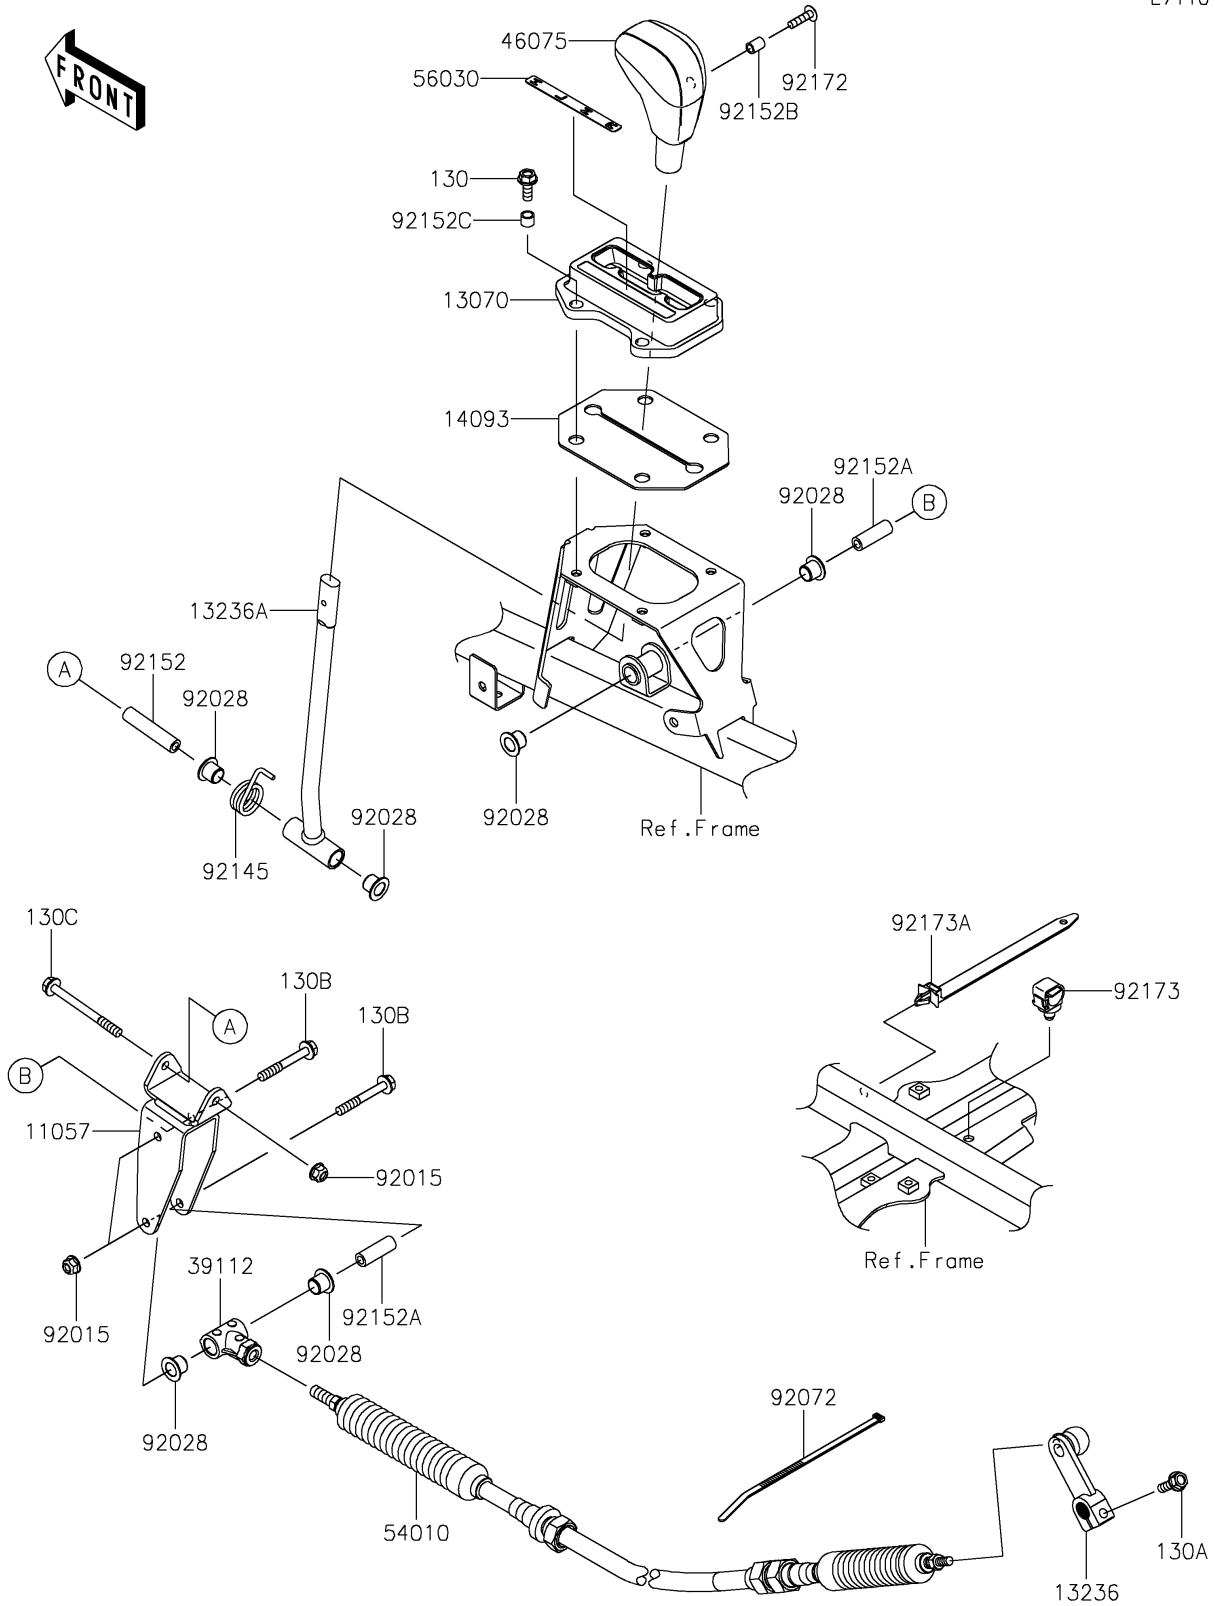

2023 Teryx KRX 1000 eS

PARTS DIAGRAM

Control

E7110

2023 Teryx KRX 1000 eS

PARTS LIST

Control

ITEM NAME	PART NUMBER	QUANTITY
BRACKET,LEVER (Ref # 11057)	11057-7665	1
GUIDE (Ref # 13070)	13070-0894	1
LEVER-COMP,CHANGE LEVER (Ref # 13236)	13236-0708	1
LEVER-COMP (Ref # 13236A)	13236-0817	1
COVER,HEAT GUARD (Ref # 14093)	14093-1245	1
RODEND-TIE (Ref # 39112)	39112-0036	1
GRIP (Ref # 46075)	46075-0569	1
CABLE (Ref # 54010)	54010-0629	1
LABEL,POSITION (Ref # 56030)	56030-1421	1
NUT,LOCK,FLANGED,6MM (Ref # 92015)	92015-1675	3
BUSHING (Ref # 92028)	92028-1507	6
BAND,L=292.1 (Ref # 92072)	92072-3509	1
SPRING (Ref # 92145)	92145-1839	1
COLLAR,6.0X10X47 (Ref # 92152)	92152-1517	1
COLLAR,6.0X10X30 (Ref # 92152A)	92152-1518	2
COLLAR,5.6X8X10.5 (Ref # 92152B)	92152-1545	1
COLLAR,6.8X9.2X8.8 (Ref # 92152C)	92152-2863	4
SCREW,5X20 (Ref # 92172)	92172-2081	1
CLAMP,12MM DIA. (Ref # 92173)	92173-0736	1
CLAMP (Ref # 92173A)	92173-1980	1
BOLT-FLANGED,6X18 (Ref # 130)	130BB0618	4
BOLT-FLANGED,6X20 (Ref # 130A)	130CA0620	1
BOLT-FLANGED,6X45 (Ref # 130B)	130CA0645	2
BOLT-FLANGED,6X65 (Ref # 130C)	130CA0665	1