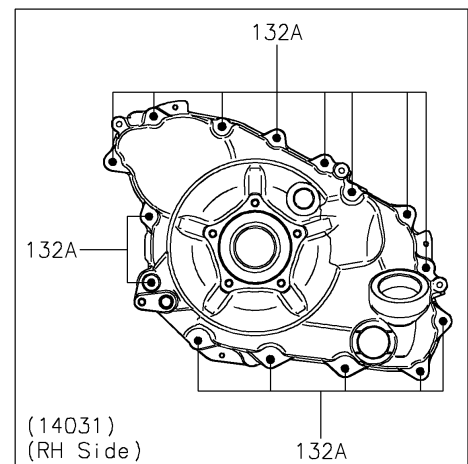

2023 TERYX KRX® 1000 eS

PARTS DIAGRAM

Engine Cover(s)

E1431