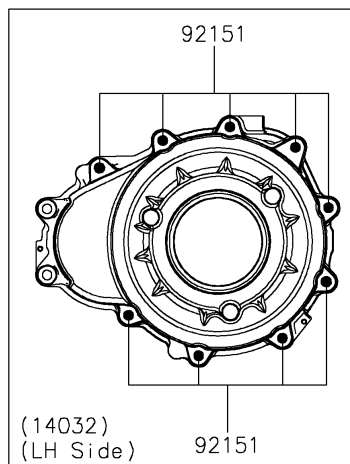

2023 TERYX KRX® 1000 eS

PARTS DIAGRAM

Engine Cover(s)

E1431