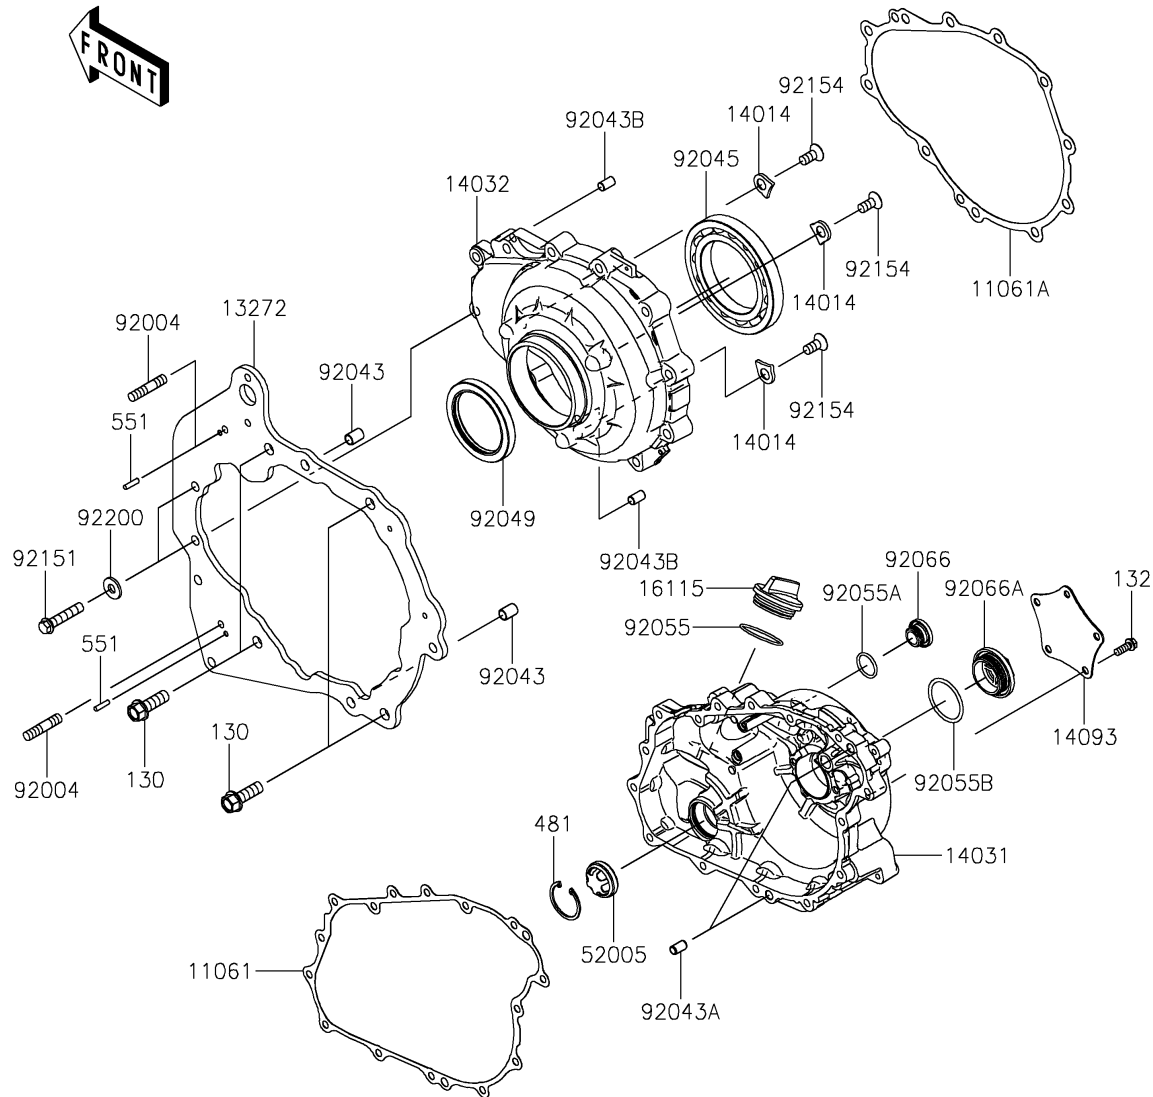

## PARTS DIAGRAM

### Engine Cover(s)

E1431

## PARTS LIST

### Engine Cover(s)

ITEM NAME	PART NUMBER	QUANTITY
GASKET,GENERATOR COVER (Ref # 11061)	11061-1304	1
GASKET,CLUTCH COVER (Ref # 11061A)	11061-1305	1
PLATE,CLUTCH COVER,BACK (Ref # 13272)	13272-2799	1
PLATE-POSITION (Ref # 14014)	14014-0556	3
COVER-GENERATOR (Ref # 14031)	14031-0639	1
COVER-CLUTCH (Ref # 14032)	14032-0646	1
COVER,GENERATOR,OUTER (Ref # 14093)	14093-0794	1
CAP-OIL FILLER (Ref # 16115)	16115-1064	1
GAUGE,OIL (Ref # 52005)	52005-0766	1
STUD,8X30 (Ref # 92004)	92004-0790	2
PIN,DOWEL,10X14 (Ref # 92043)	92043-1037	2
PIN,6.2X8X14 (Ref # 92043A)	92043-1263	2
PIN,8X14 (Ref # 92043B)	92043-1567	2
BEARING-BALL,16014CS45 (Ref # 92045)	92045-0709	1
SEAL-OIL,HTC 59X77X9 (Ref # 92049)	92049-0820	1
RING-O,37.2X1.9 (Ref # 92055)	92055-0959	1
RING-O,20X2 (Ref # 92055A)	92055-1146	1
RING-O,35.8MM (Ref # 92055B)	92055-1281	1
PLUG,COVER (Ref # 92066)	92066-0011	1
PLUG,36X7.5 (Ref # 92066A)	92066-0744	1
BOLT,8X40 (Ref # 92151)	92151-1621	11
BOLT,FLAT,8X13.6 (Ref # 92154)	92154-0978	3
WASHER,8.5X18X2.3 (Ref # 92200)	92200-1213	2
BOLT-FLANGED,10X30 (Ref # 130)	130BA1030	4
BOLT-FLANGED-SMALL,6X16 (Ref # 132)	132BA0616	5
BOLT-FLANGED-SMALL,6X30 (Ref # 132A)	132BA0630	15
CIRCLIP (Ref # 481)	481J3400	1
PIN-DOWEL,4X16 (Ref # 551)	551A0416	2