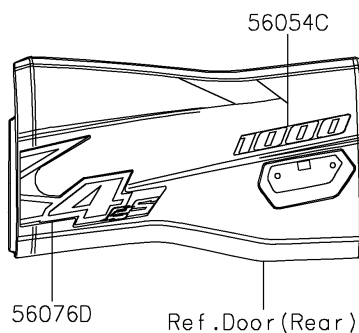

2024 Teryx KRX® 4 1000 eS Special Edition

PARTS DIAGRAM

Decals(BPFNN/BPFNL)

F2861

2024 Teryx KRX[®] 4 1000 eS Special Edition

PARTS LIST

Decals(BPFNN/BPFNL)

ITEM NAME

PART NUMBER

QUANTITY
