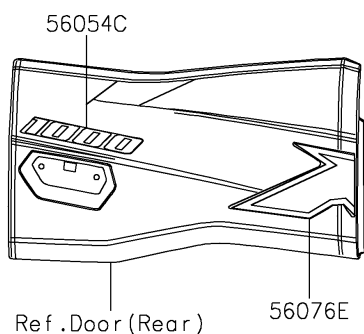

2024 Teryx KRX® 4 1000 eS Special Edition

PARTS DIAGRAM

Decals(BPFNN/BPFNL)

F2861

2024 Teryx KRX[®] 4 1000 eS Special Edition

PARTS LIST

Decals(BPFNN/BPFNL)

ITEM NAME

PART NUMBER

QUANTITY
