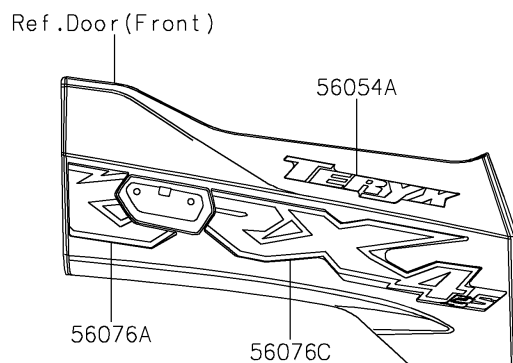

2024 Teryx KRX® 4 1000 eS Special Edition

PARTS DIAGRAM

Decals(BPFNN/BPFNL)

F2861

2024 Teryx KRX[®] 4 1000 eS Special Edition

PARTS LIST

Decals(BPFNN/BPFNL)

ITEM NAME

PART NUMBER

QUANTITY
