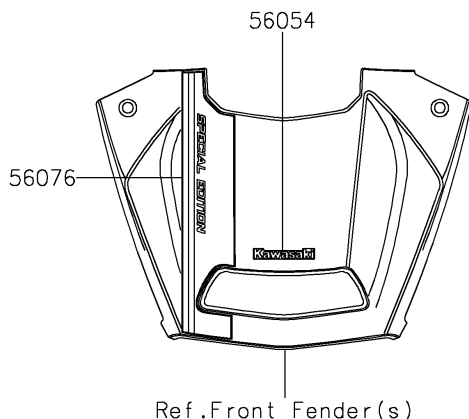

2024 Teryx KRX® 4 1000 eS Special Edition

PARTS DIAGRAM

Decals(BPFNN/BPFNL)

F2861

2024 Teryx KRX[®] 4 1000 eS Special Edition

PARTS LIST

Decals(BPFNN/BPFNL)

ITEM NAME

PART NUMBER

QUANTITY
