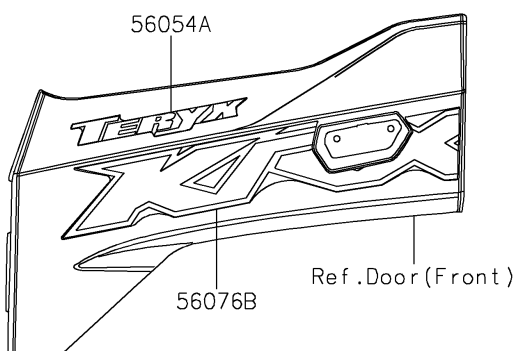

2024 Teryx KRX® 4 1000 eS Special Edition

PARTS DIAGRAM

Decals(BPFNN/BPFNL)

F2861

2024 Teryx KRX[®] 4 1000 eS Special Edition

PARTS LIST

Decals(BPFNN/BPFNL)

ITEM NAME

PART NUMBER

QUANTITY
