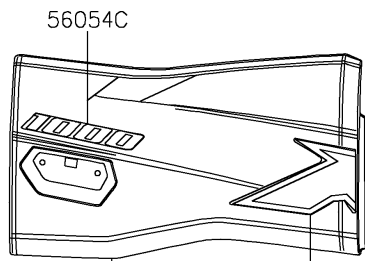

2024 TERYX® KRX4™ 1000 SE eS

PARTS DIAGRAM

Decals(BPFNN/BPFNL)

F2861

Ref.Front Fender(s)

Ref.Front Fender(s)

Ref.Door (Front)

Ref.Door (Rear)

Ref.Door (Rear)

Ref.Door (Front)

Ref.Rear Fender(s)

2024 TERYX® KRX4™ 1000 SE eS

PARTS LIST

Decals(BPFNN/BPFNL)

ITEM NAME

PART NUMBER