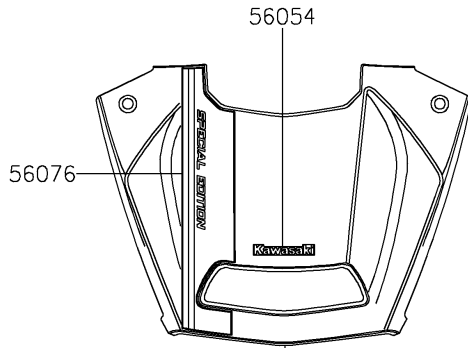

2024 TERYX® KRX4™ 1000 SE eS

PARTS DIAGRAM

Decals(BPFNN/BPFNL)

F2861

Ref.Front Fender(s)

Ref.Front Fender(s)

Ref.Door (Front)

Ref.Door (Rear)

Ref.Door (Rear)

Ref.Door (Front)

Ref.Rear Fender(s)

2024 TERYX® KRX4™ 1000 SE eS

PARTS LIST

Decals(BPFNN/BPFNL)

ITEM NAME

PART NUMBER