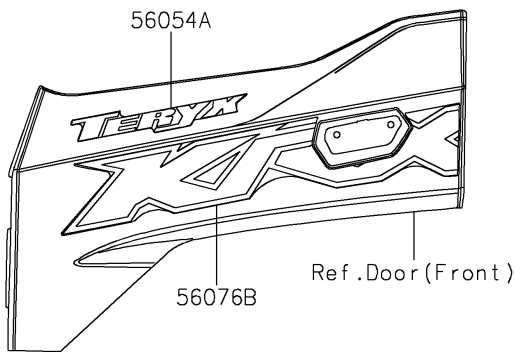

2024 TERYX® KRX4™ 1000 SE eS

PARTS DIAGRAM

Decals(BPFNN/BPFNL)

F2861

Ref.Front Fender(s)

Ref.Front Fender(s)

Ref.Door (Front)

Ref.Door (Rear)

Ref.Door (Rear)

Ref.Door (Front)

Ref.Rear Fender(s)

2024 TERYX® KRX4™ 1000 SE eS

PARTS LIST

Decals(BPFNN/BPFNL)

ITEM NAME

PART NUMBER