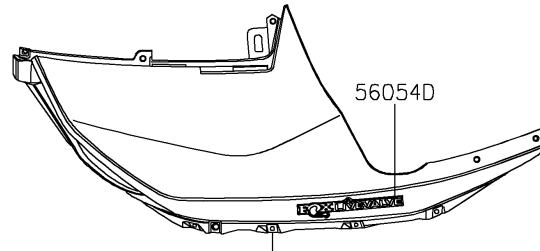

2024 TERYX® KRX4™ 1000 SE eS

PARTS DIAGRAM

Decals(BPFNN/BPFNL)

F2861

Ref.Front Fender(s)

Ref.Front Fender(s)

Ref.Door (Front)

Ref.Door (Rear)

Ref.Door (Rear)

Ref.Door (Front)

Ref.Rear Fender(s)

2024 TERYX® KRX4™ 1000 SE eS

PARTS LIST

Decals(BPFNN/BPFNL)

ITEM NAME

PART NUMBER