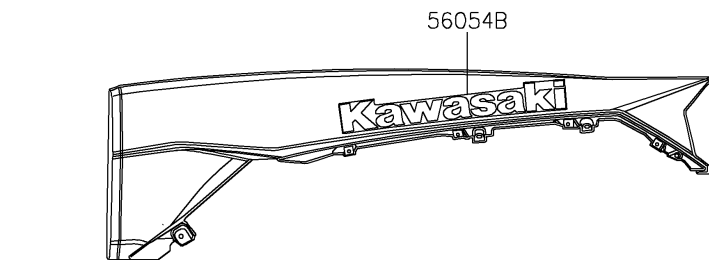

2024 TERYX® KRX4™ 1000 SE eS

PARTS DIAGRAM

Decals(BPFNN/BPFNL)

F2861

Ref.Front Fender(s)

Ref.Front Fender(s)

Ref.Door (Front)

Ref.Door (Rear)

Ref.Door (Rear)

Ref.Door (Front)

Ref.Rear Fender(s)

2024 TERYX® KRX4™ 1000 SE eS

PARTS LIST

Decals(BPFNN/BPFNL)

ITEM NAME

PART NUMBER