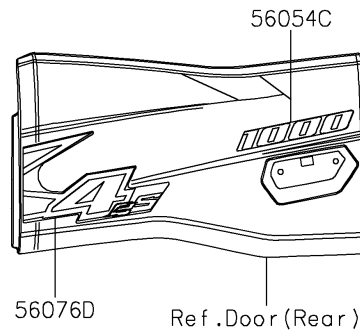

2024 TERYX® KRX4™ 1000 SE eS

PARTS DIAGRAM

Decals(BPFNN/BPFNL)

F2861

Ref.Front Fender(s)

Ref.Front Fender(s)

Ref.Door (Front)

Ref.Door (Rear)

Ref.Door (Rear)

Ref.Door (Front)

Ref.Rear Fender(s)

2024 TERYX® KRX4™ 1000 SE eS

PARTS LIST

Decals(BPFNN/BPFNL)

ITEM NAME

PART NUMBER