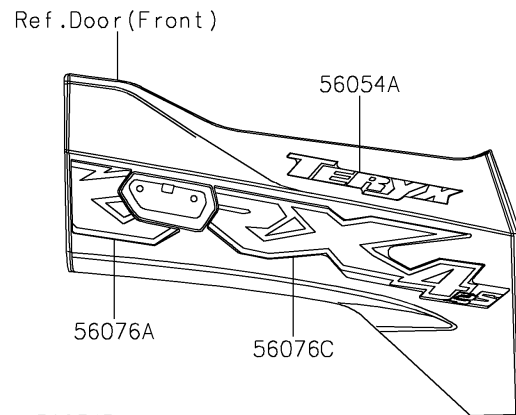

2024 TERYX® KRX4™ 1000 SE eS

PARTS DIAGRAM

Decals(BPFNN/BPFNL)

F2861

Ref.Front Fender(s)

Ref.Front Fender(s)

Ref.Door (Front)

Ref.Door (Rear)

Ref.Door (Rear)

Ref.Door (Front)

Ref.Rear Fender(s)

2024 TERYX® KRX4™ 1000 SE eS

PARTS LIST

Decals(BPFNN/BPFNL)

ITEM NAME

PART NUMBER