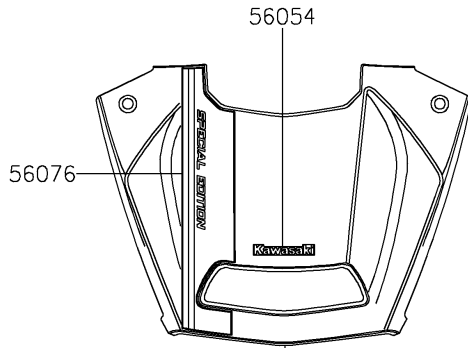

2023 TERYX® KRX4™ 1000 eS SPECIAL EDITION

PARTS DIAGRAM

Decals(BPFNN/BPFNL)

F2861

Ref.Front Fender(s)

Ref.Front Fender(s)

Ref.Door (Front)

Ref.Door (Rear)

Ref.Door (Rear)

Ref.Door (Front)

Ref.Rear Fender(s)

2023 TERYX® KRX4™ 1000 eS SPECIAL EDITION

PARTS LIST

Decals(BPFNN/BPFNL)

ITEM NAME

PART NUMBER