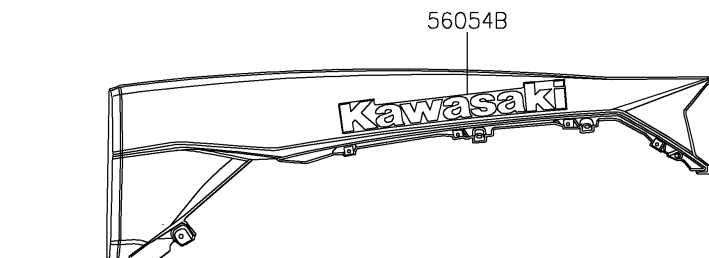

2023 TERYX® KRX4™ 1000 eS SPECIAL EDITION

PARTS DIAGRAM

Decals(BPFNN/BPFNL)

F2861

Ref.Front Fender(s)

Ref.Front Fender(s)

Ref.Door (Front)

Ref.Door (Rear)

Ref.Door (Rear)

Ref.Door (Front)

Ref.Rear Fender(s)

2023 TERYX® KRX4™ 1000 eS SPECIAL EDITION

PARTS LIST

Decals(BPFNN/BPFNL)

ITEM NAME

PART NUMBER