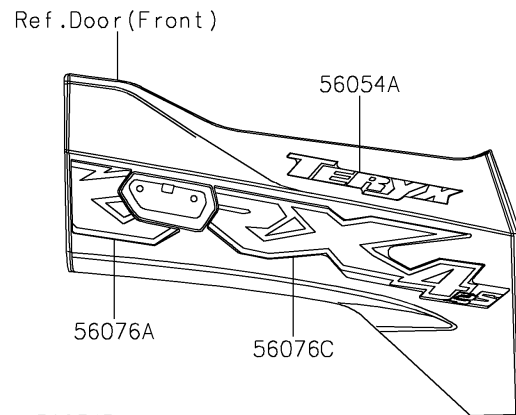

2023 TERYX® KRX4™ 1000 eS SPECIAL EDITION

PARTS DIAGRAM

Decals(BPFNN/BPFNL)

F2861

Ref.Front Fender(s)

Ref.Front Fender(s)

Ref.Door (Front)

Ref.Door (Rear)

Ref.Door (Rear)

Ref.Door (Front)

Ref.Rear Fender(s)

2023 TERYX® KRX4™ 1000 eS SPECIAL EDITION

PARTS LIST

Decals(BPFNN/BPFNL)

ITEM NAME

PART NUMBER