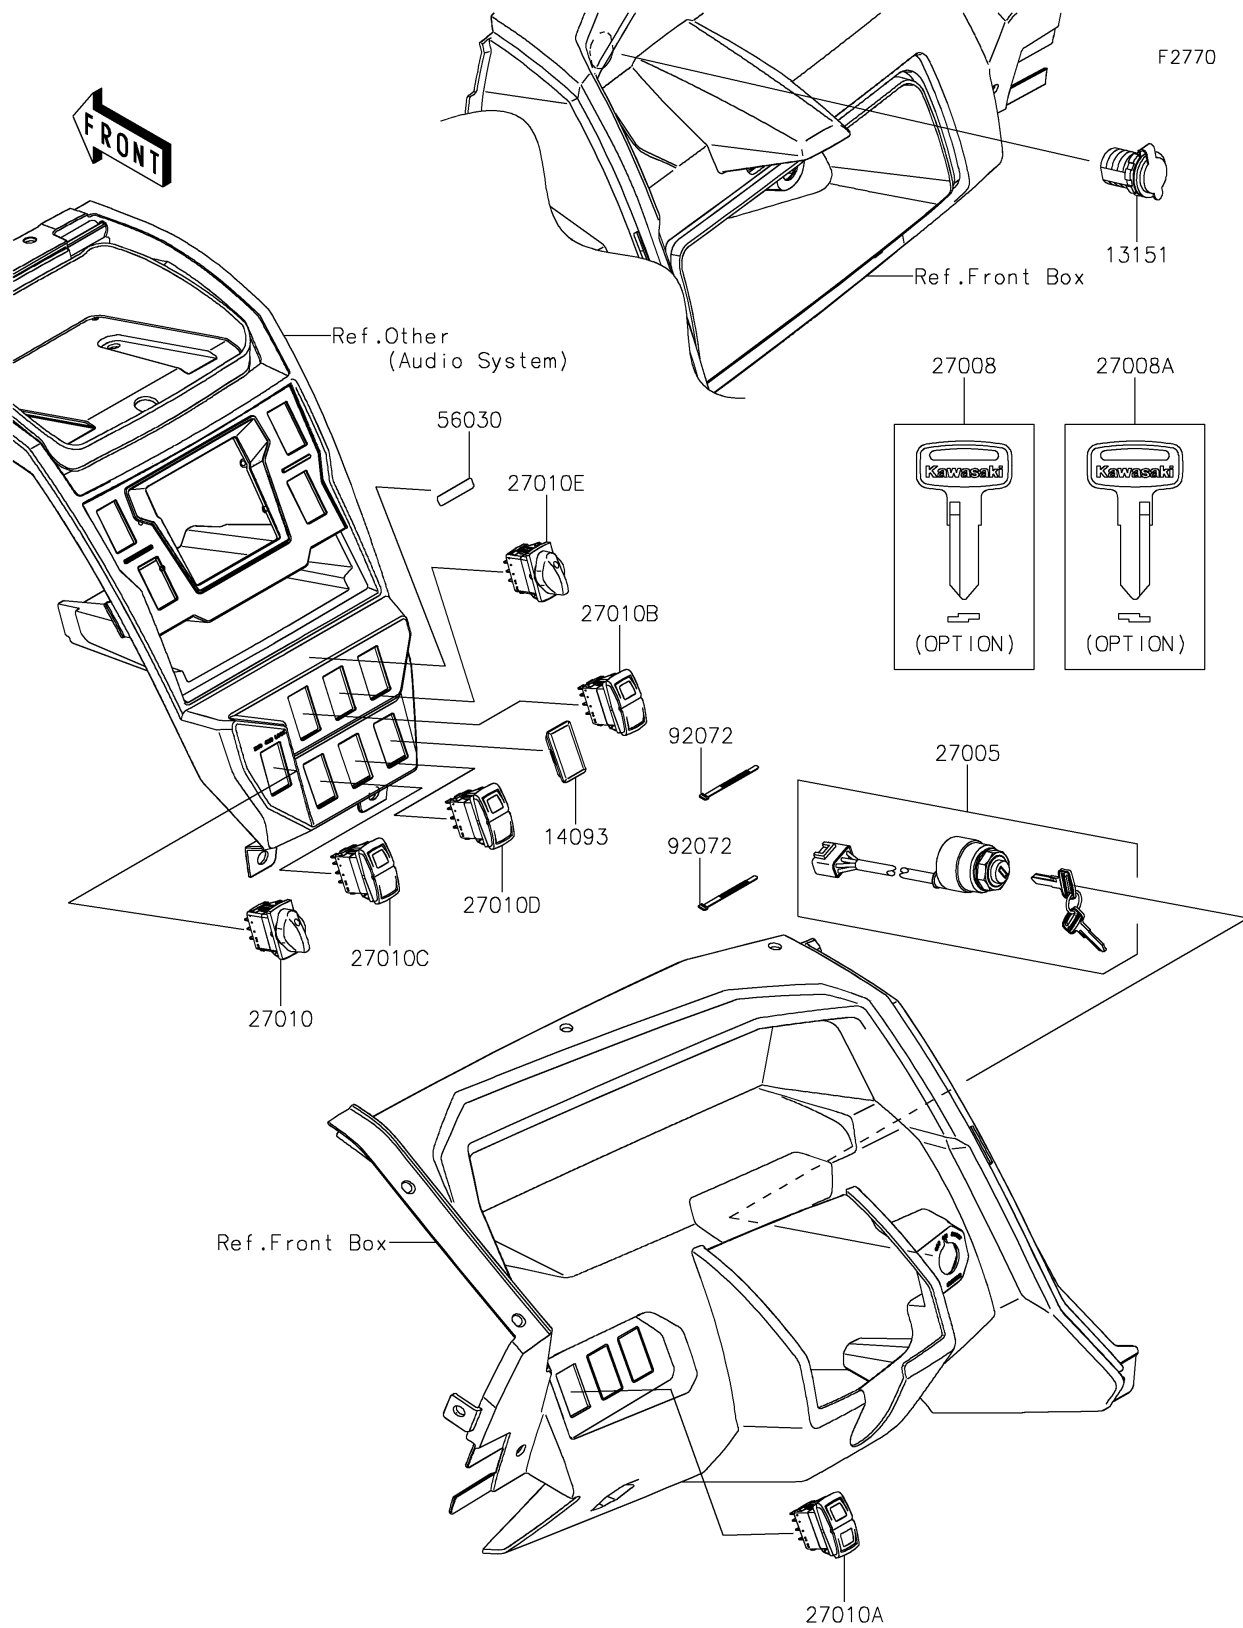

2023 TERYX® KRX4™ 1000 eS SPECIAL EDITION

Kawasaki
Let the Good Times Roll®

PARTS DIAGRAM

Ignition Switch

2023 TERYX[®] KRX4[™] 1000 eS SPECIAL EDITION

PARTS LIST

Ignition Switch

ITEM NAME	PART NUMBER	QUANTITY
-----------	-------------	----------
