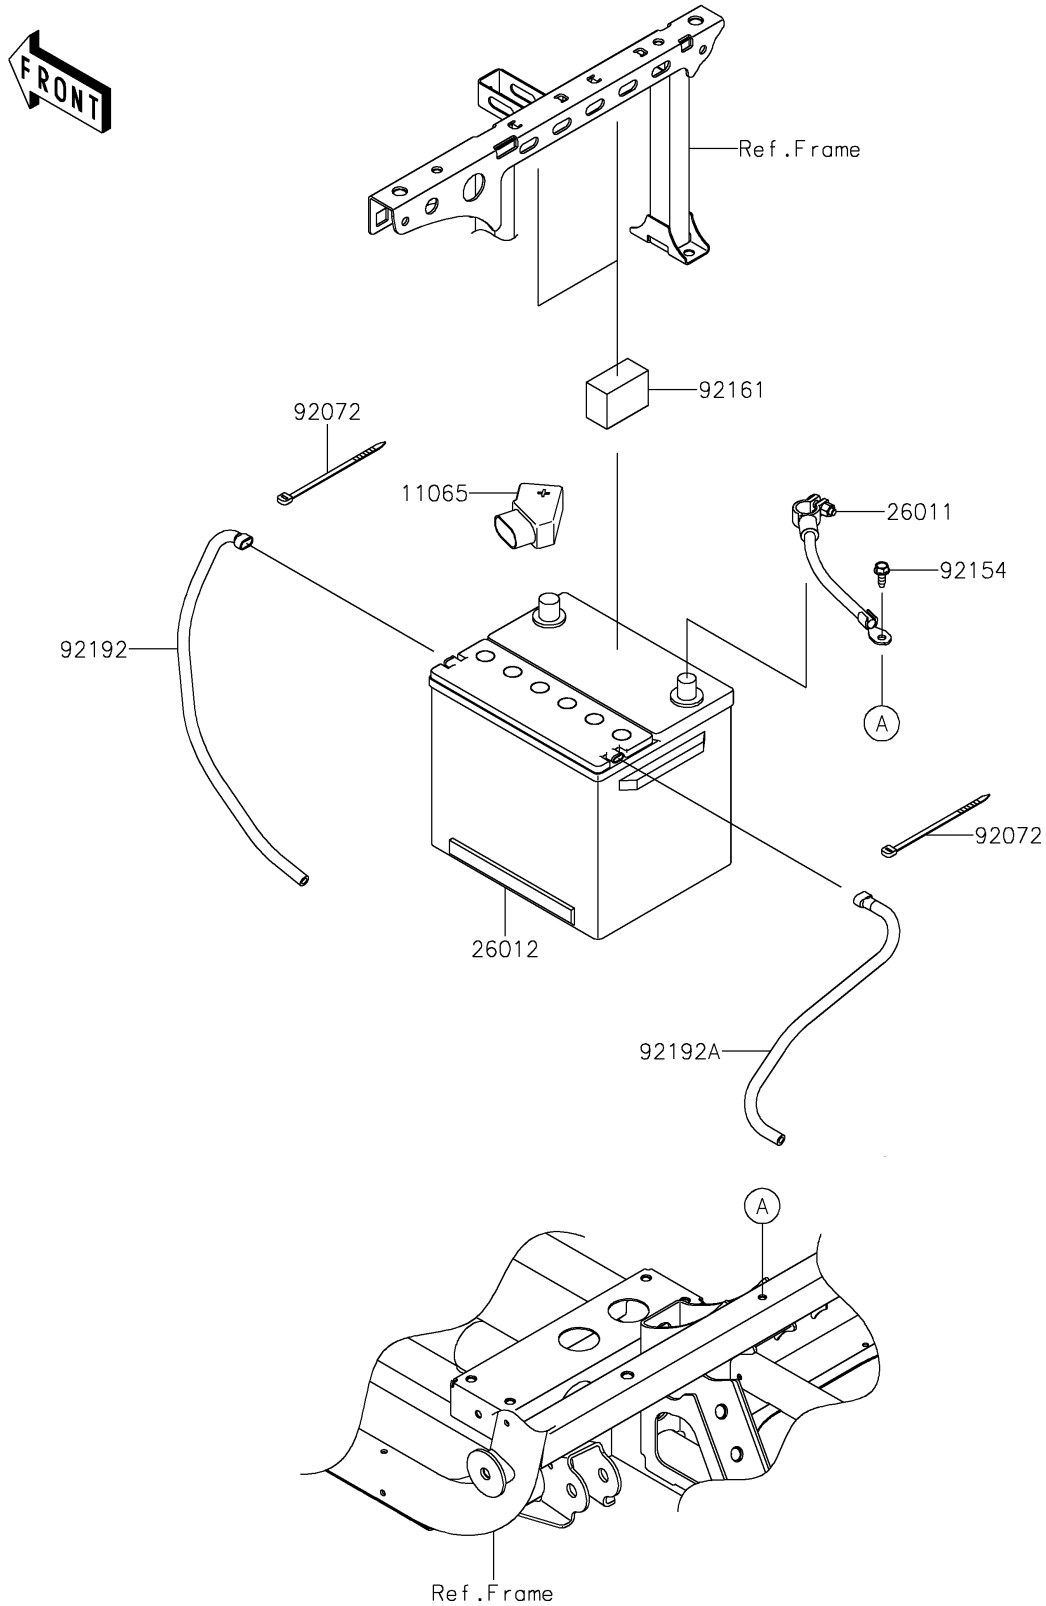

## PARTS DIAGRAM

### Battery

F2761

## PARTS LIST

### Battery

ITEM NAME	PART NUMBER	QUANTITY
CAP (Ref # 11065)	11065-0850	1
WIRE-LEAD,BATTERY(-) (Ref # 26011)	26011-1871	1
BATTERY,WET,(26R) (Ref # 26012)	26012-7501	1
BAND,92X2.4 (Ref # 92072)	92072-0791	2
BOLT,FLANGED,6X16 (Ref # 92154)	92154-0551	1
DAMPER,TANK & SEAT FRAME (Ref # 92161)	92161-2288	2
TUBE,BREATHER,7X10X500 (Ref # 92192)	92192-2256	1
TUBE,BREATHER,7X10X300 (Ref # 92192A)	92192-2257	1