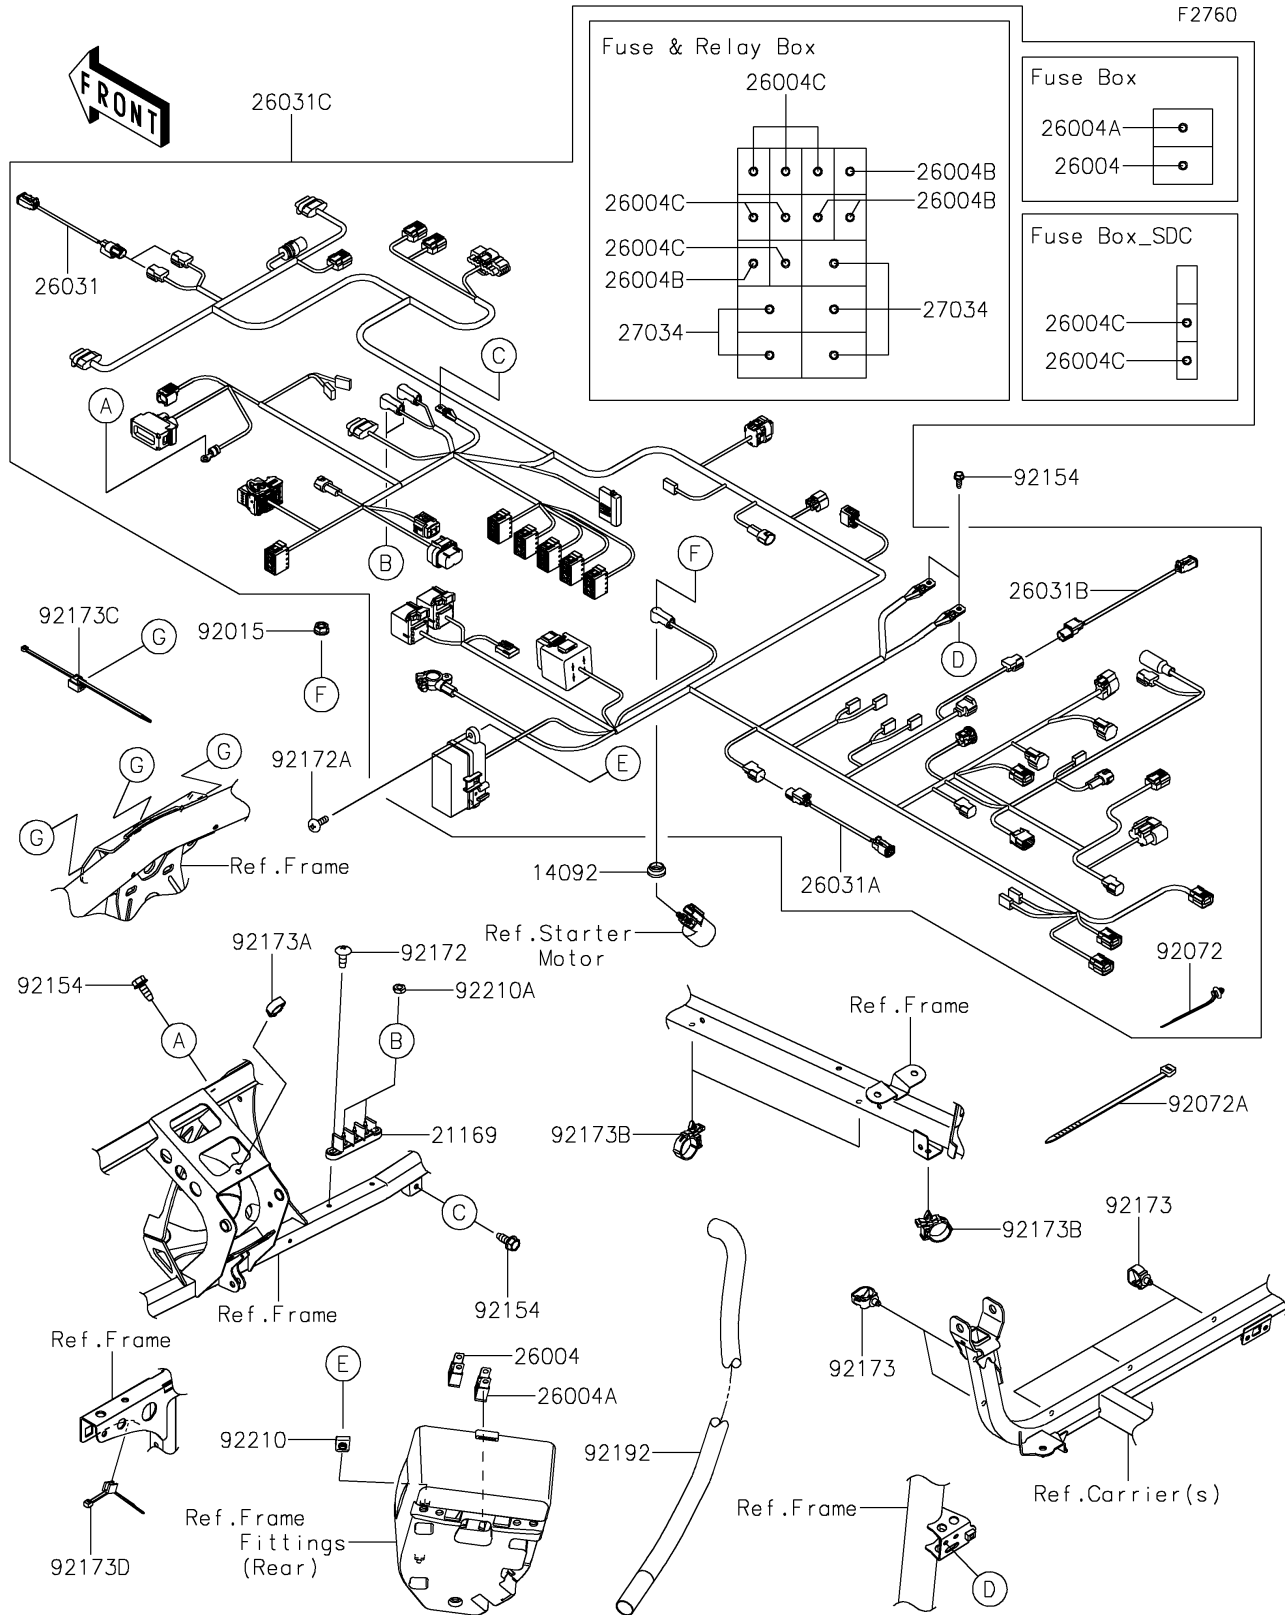

2024 TERYX® KRX4™ 1000 SE eS

PARTS DIAGRAM

Chassis Electrical Equipment

2024 TERYX® KRX4™ 1000 SE eS

PARTS LIST

Chassis Electrical Equipment

ITEM NAME	PART NUMBER	QUANTITY
-----------	-------------	----------
