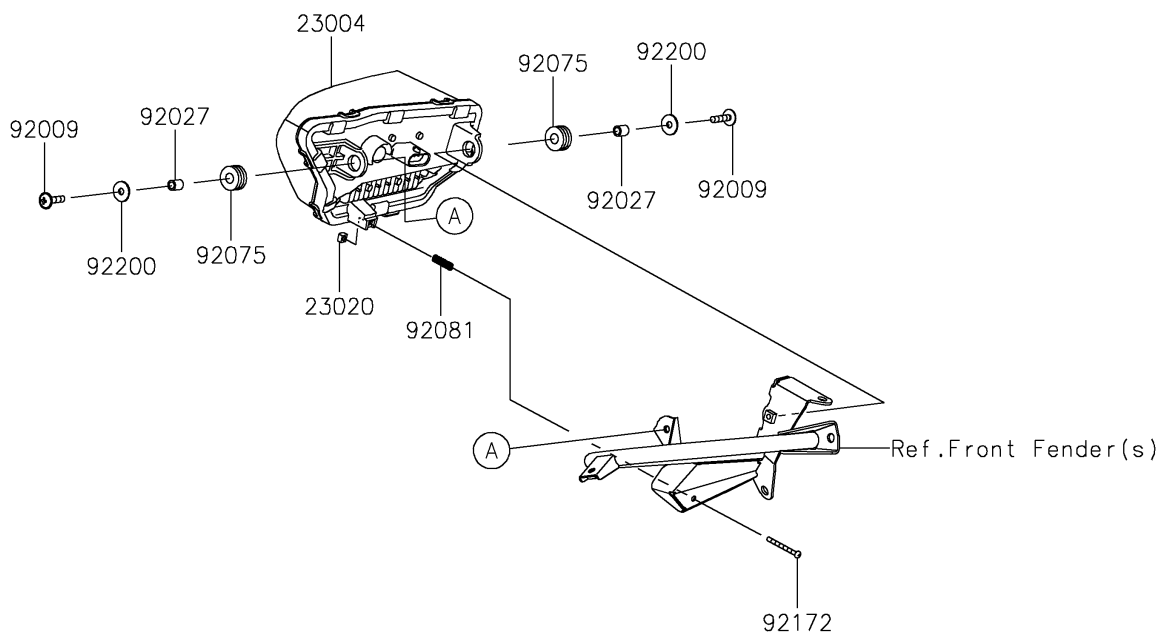

2024 Teryx KRX® 4 1000 eS Special Edition

PARTS DIAGRAM

Headlight(s)

F2710

2024 Teryx KRX[®] 4 1000 eS Special Edition

PARTS LIST

Headlight(s)

ITEM NAME

PART NUMBER

QUANTITY
