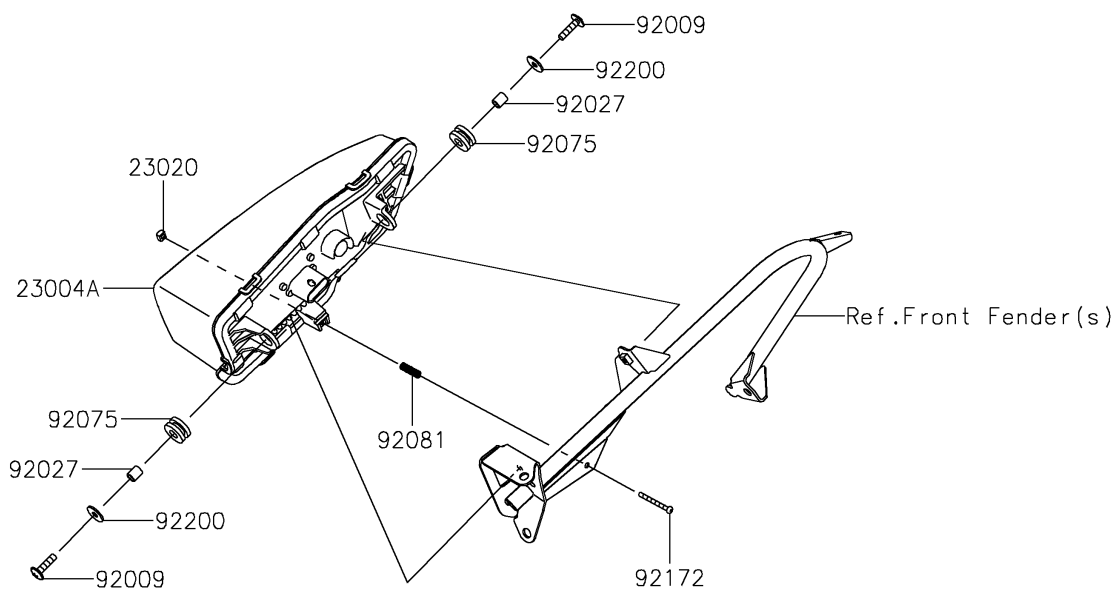

2024 Teryx KRX® 4 1000 eS Special Edition

PARTS DIAGRAM

Headlight(s)

F2710

2024 Teryx KRX[®] 4 1000 eS Special Edition

PARTS LIST

Headlight(s)

ITEM NAME

PART NUMBER

QUANTITY
