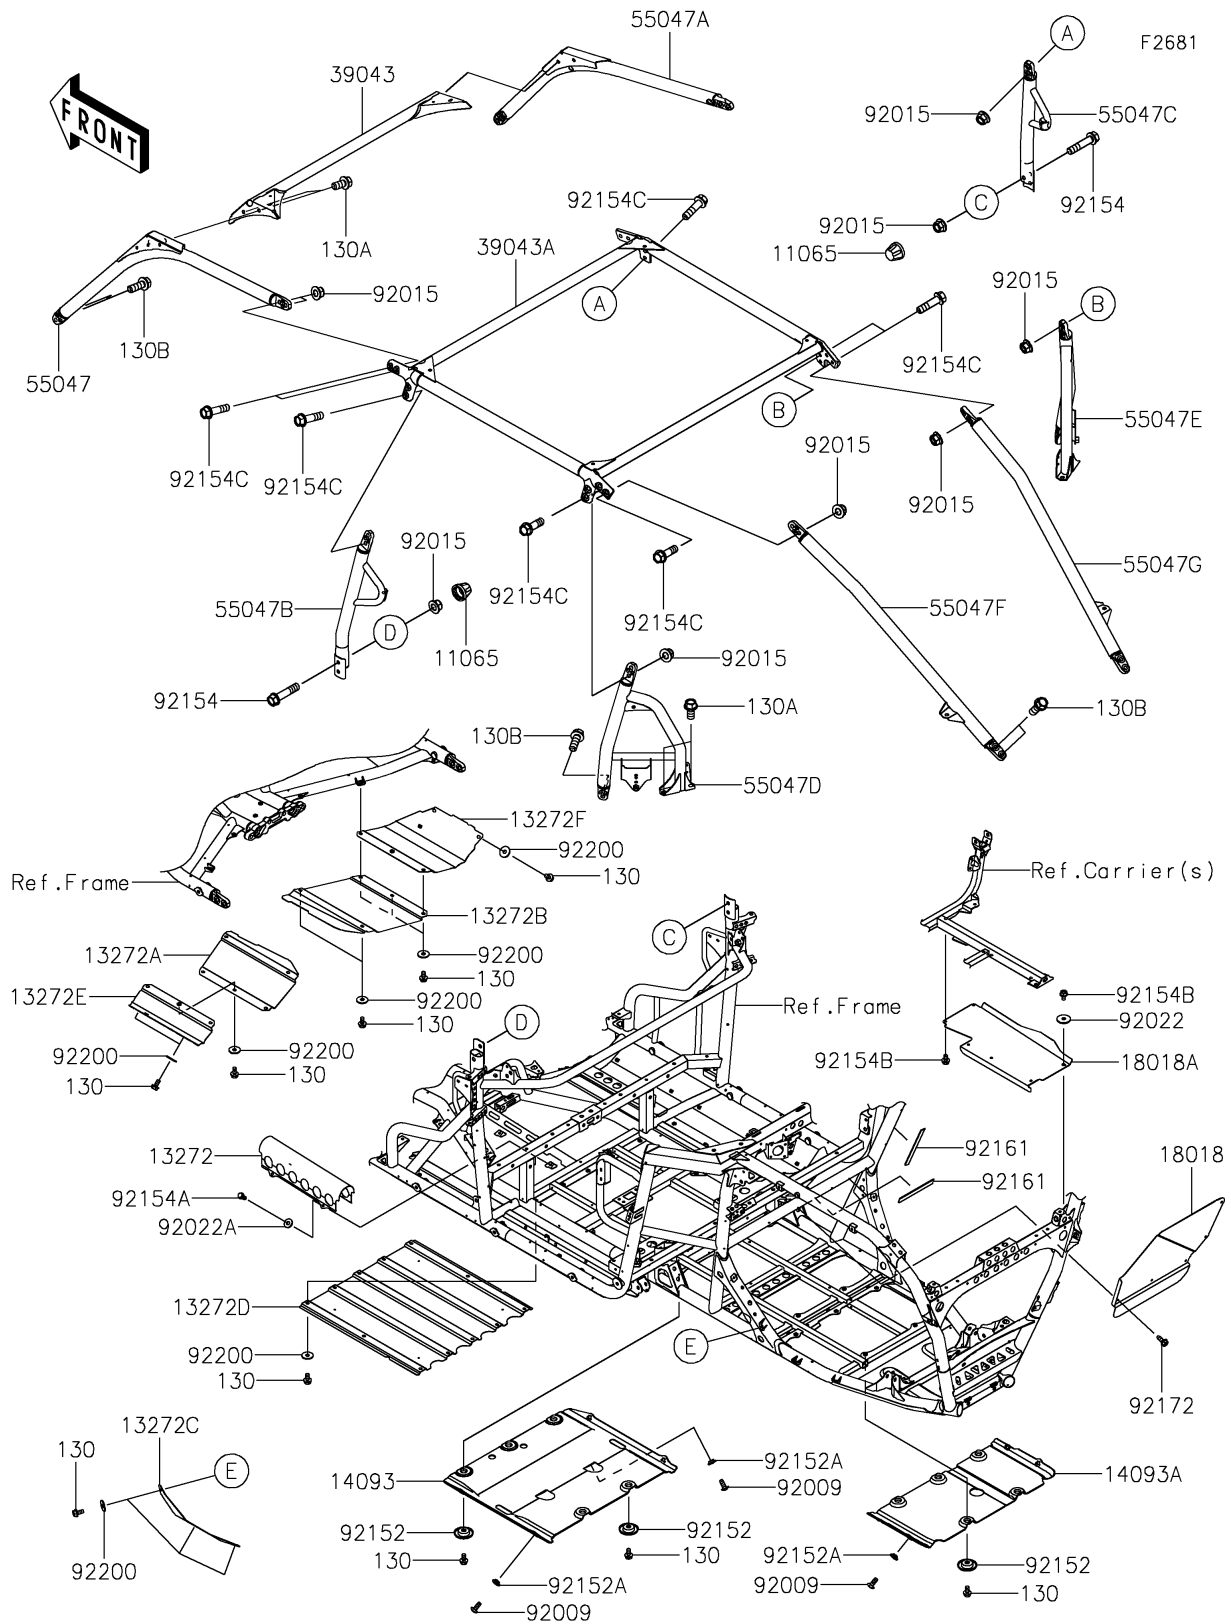

2023 TERYX® KRX4™ 1000 eS SPECIAL EDITION

PARTS DIAGRAM Guards/Cab Frame

2023 TERYX® KRX4™ 1000 eS SPECIAL EDITION

Kawasaki
Let the Good Times Roll®

PARTS LIST

Guards/Cab Frame

ITEM NAME	PART NUMBER	QUANTITY
CAP (Ref # 11065)	11065-0751	4
PLATE,DRIVE SHAFT (Ref # 13272)	13272-2642	1
PLATE,SKID,FR,CNT,LH (Ref # 13272A)	13272-2737	1
PLATE,SKID,FR,CNT,RH (Ref # 13272B)	13272-2738	1
PLATE,CVT COVER (Ref # 13272C)	13272-3797	1
PLATE,SKID,CNT (Ref # 13272D)	13272-3963	1
PLATE,SKID,FR,LH (Ref # 13272E)	13272-4039	1
PLATE,SKID,FR,RH (Ref # 13272F)	13272-4040	1
COVER,SKID,CNT (Ref # 14093)	14093-0811	1
COVER,SKID,RR (Ref # 14093A)	14093-0877	1
PLATE-HEAT GUARD (Ref # 18018)	18018-0616	1
PLATE-HEAT GUARD (Ref # 18018A)	18018-0646	1
CROSSMEMBER-COMP,FR,T.BLACK (Ref # 39043)	39043-0033-388	1
CROSSMEMBER-COMP,RR,T.BLACK (Ref # 39043A)	39043-0034-388	1
BAR-COMP,A-PILLAR,LH,T.BLACK (Ref # 55047)	55047-0399-388	1
BAR-COMP,A-PILLAR,RH,T.BLACK (Ref # 55047A)	55047-0400-388	1
BAR-COMP,B-PILLAR,LH,T.BLACK (Ref # 55047B)	55047-0401-388	1
BAR-COMP,B-PILLAR,RH,T.BLACK (Ref # 55047C)	55047-0402-388	1
BAR-COMP,C-PILLAR,LH,T.BLACK (Ref # 55047D)	55047-0403-388	1
BAR-COMP,C-PILLAR,RH,T.BLACK (Ref # 55047E)	55047-0404-388	1
BAR-COMP,D-PILLAR,LH,T.BLACK (Ref # 55047F)	55047-0405-388	1
BAR-COMP,D-PILLAR,RH,T.BLACK (Ref # 55047G)	55047-0406-388	1
SCREW,TAPPING,6X16 (Ref # 92009)	92009-1166	10
NUT,LOCK,FLANGED,12MM (Ref # 92015)	92015-1433	20
WASHER,6.5X24X2 (Ref # 92022)	92022-1690	1
WASHER (Ref # 92022A)	92022-2247	4
COLLAR (Ref # 92152)	92152-0784	10
COLLAR,6.3X9.5X4.1 (Ref # 92152A)	92152-1571	10
BOLT,FLANGED,12X55 (Ref # 92154)	92154-0836	4