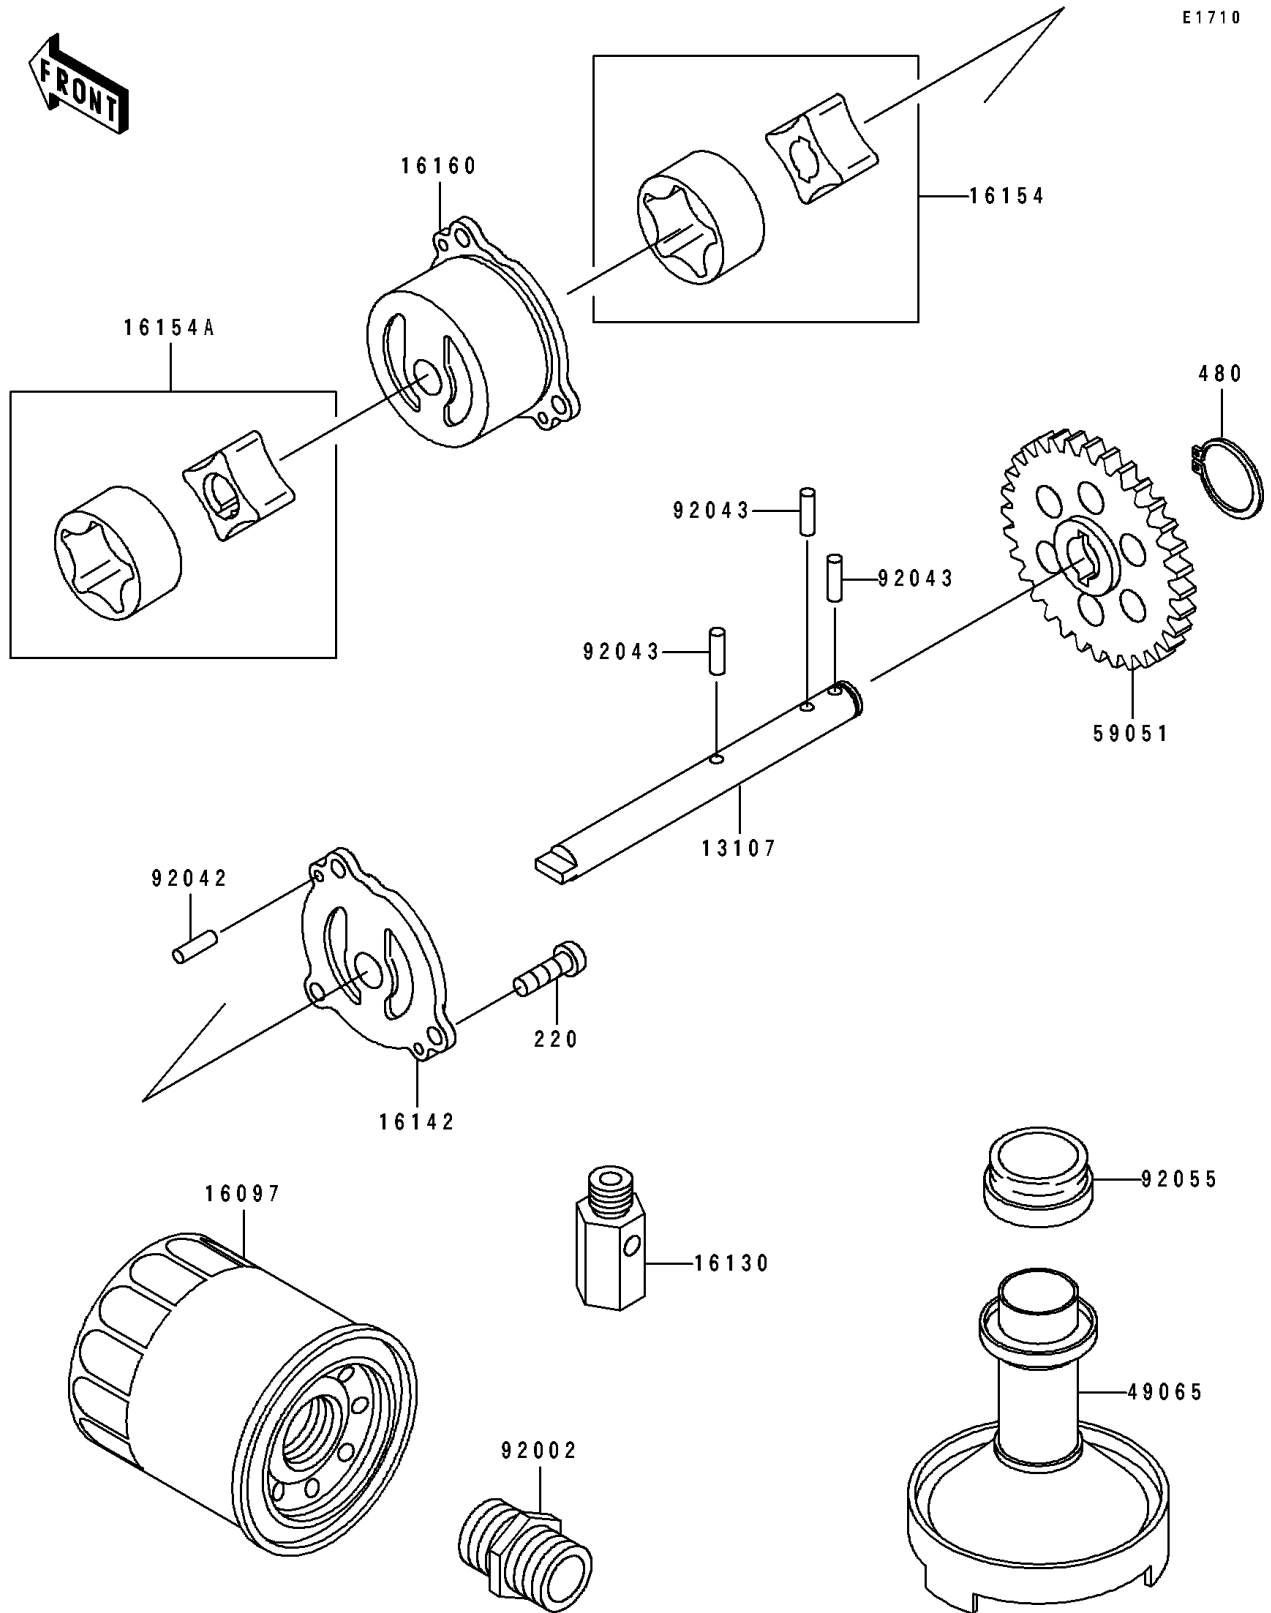

1991 Ninja[®] ZX[™]-6

PARTS DIAGRAM

Oil Pump

1991 Ninja® ZX™-6

PARTS LIST

Oil Pump

ITEM NAME

PART NUMBER

QUANTITY
