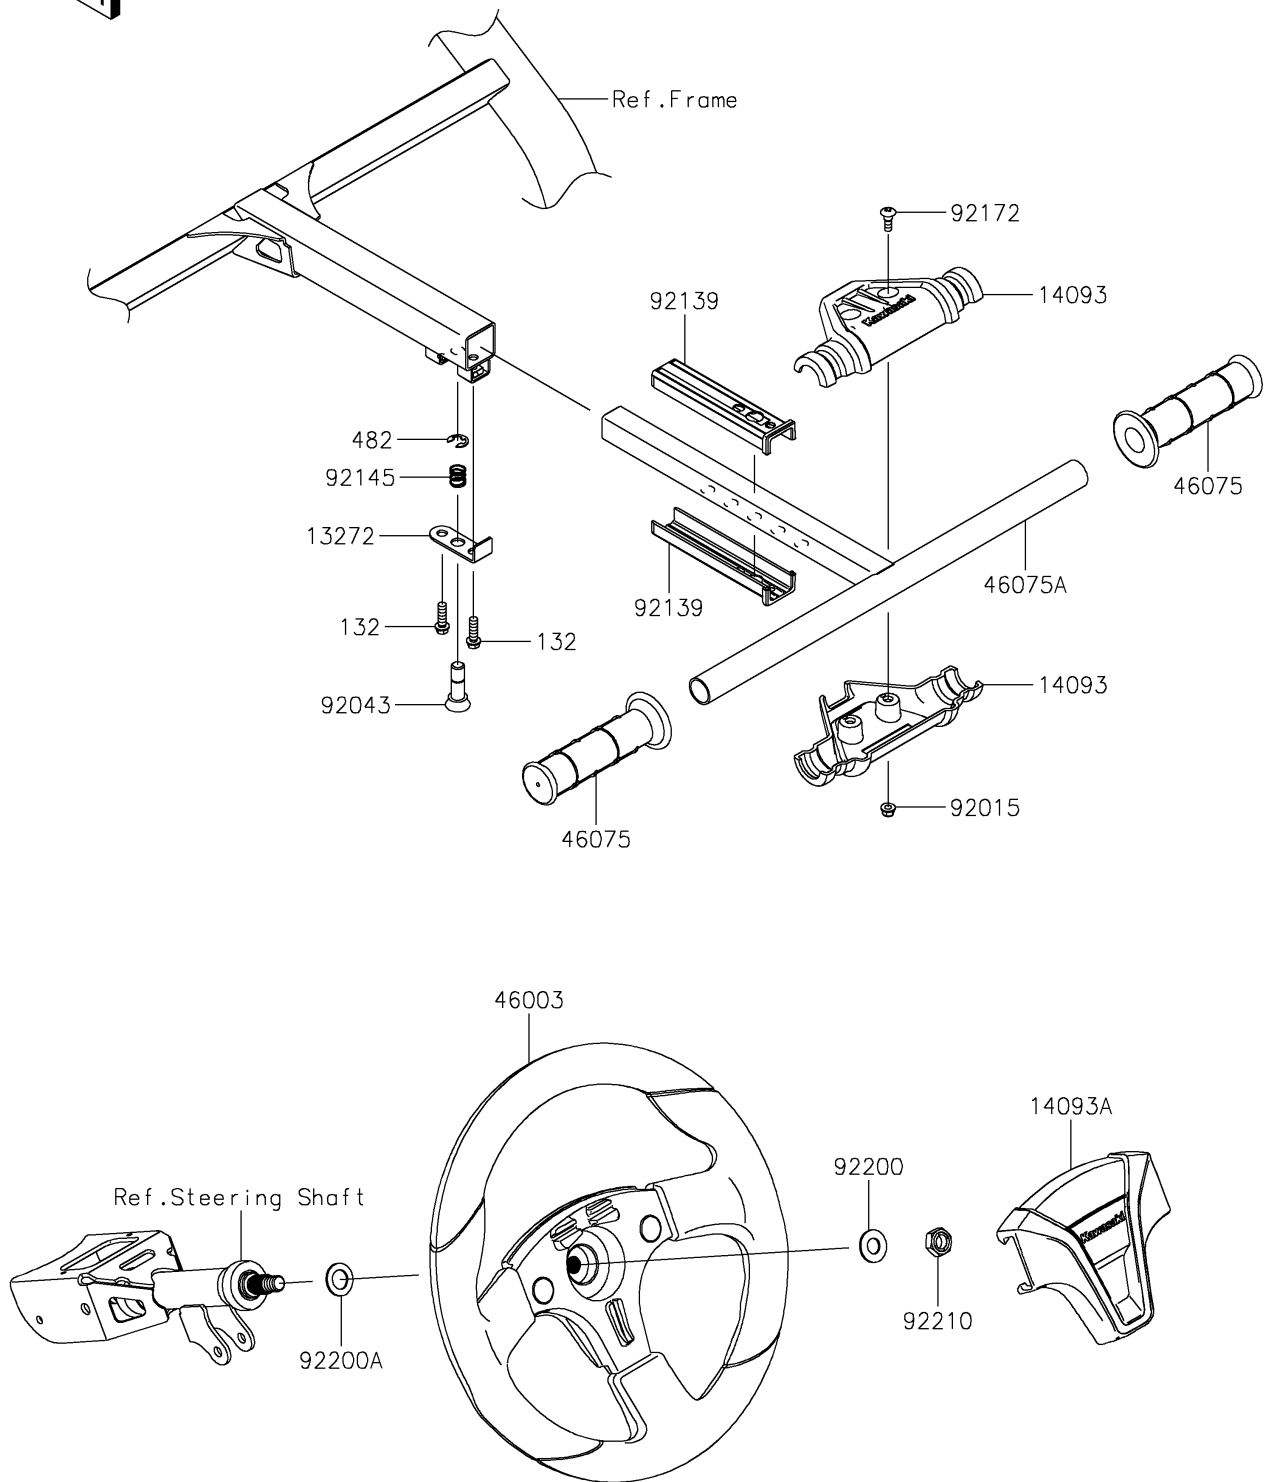

2024 Teryx KRX® 4 1000 eS Special Edition

PARTS DIAGRAM

Steering Wheel

F2311

2024 Teryx KRX[®] 4 1000 eS Special Edition

PARTS LIST

Steering Wheel

ITEM NAME

PART NUMBER

QUANTITY
