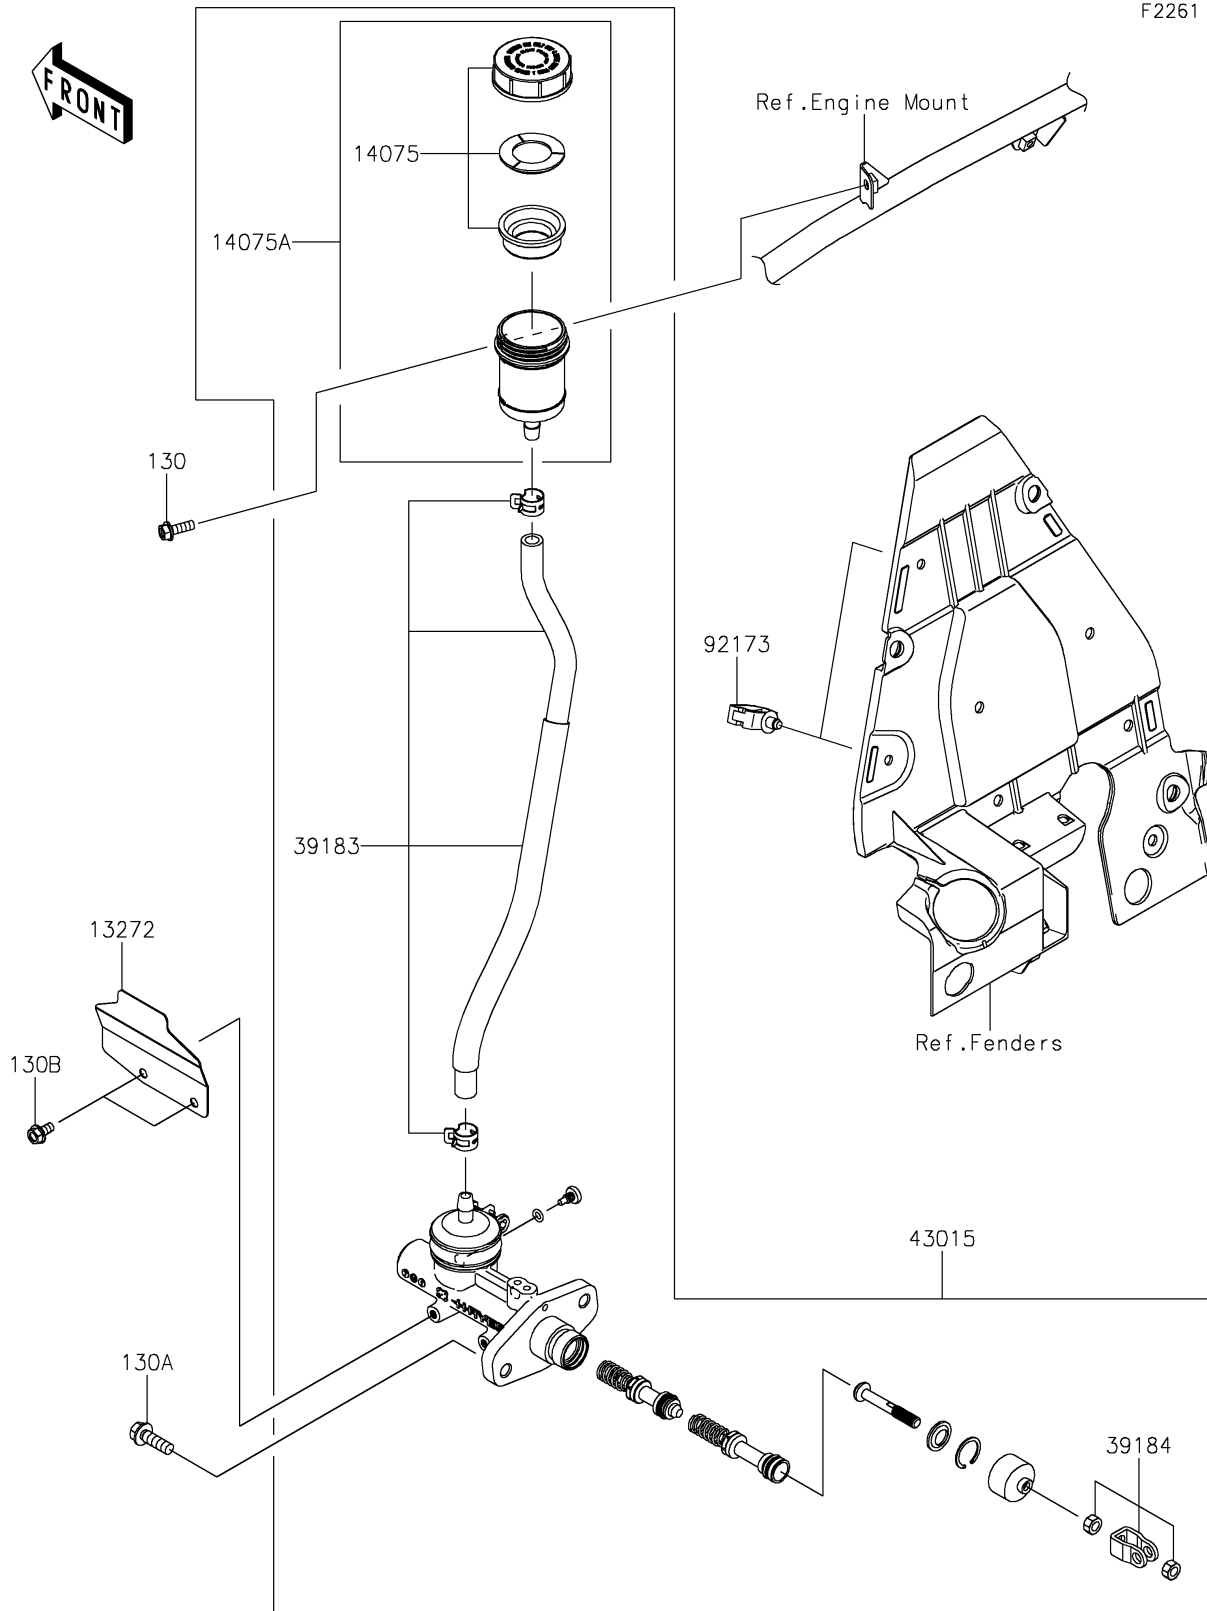

2024 Teryx KRX® 4 1000 eS Special Edition

PARTS DIAGRAM

Master Cylinder

2024 Teryx KRX[®] 4 1000 eS Special Edition

PARTS LIST

Master Cylinder

ITEM NAME	PART NUMBER	QUANTITY
-----------	-------------	----------
