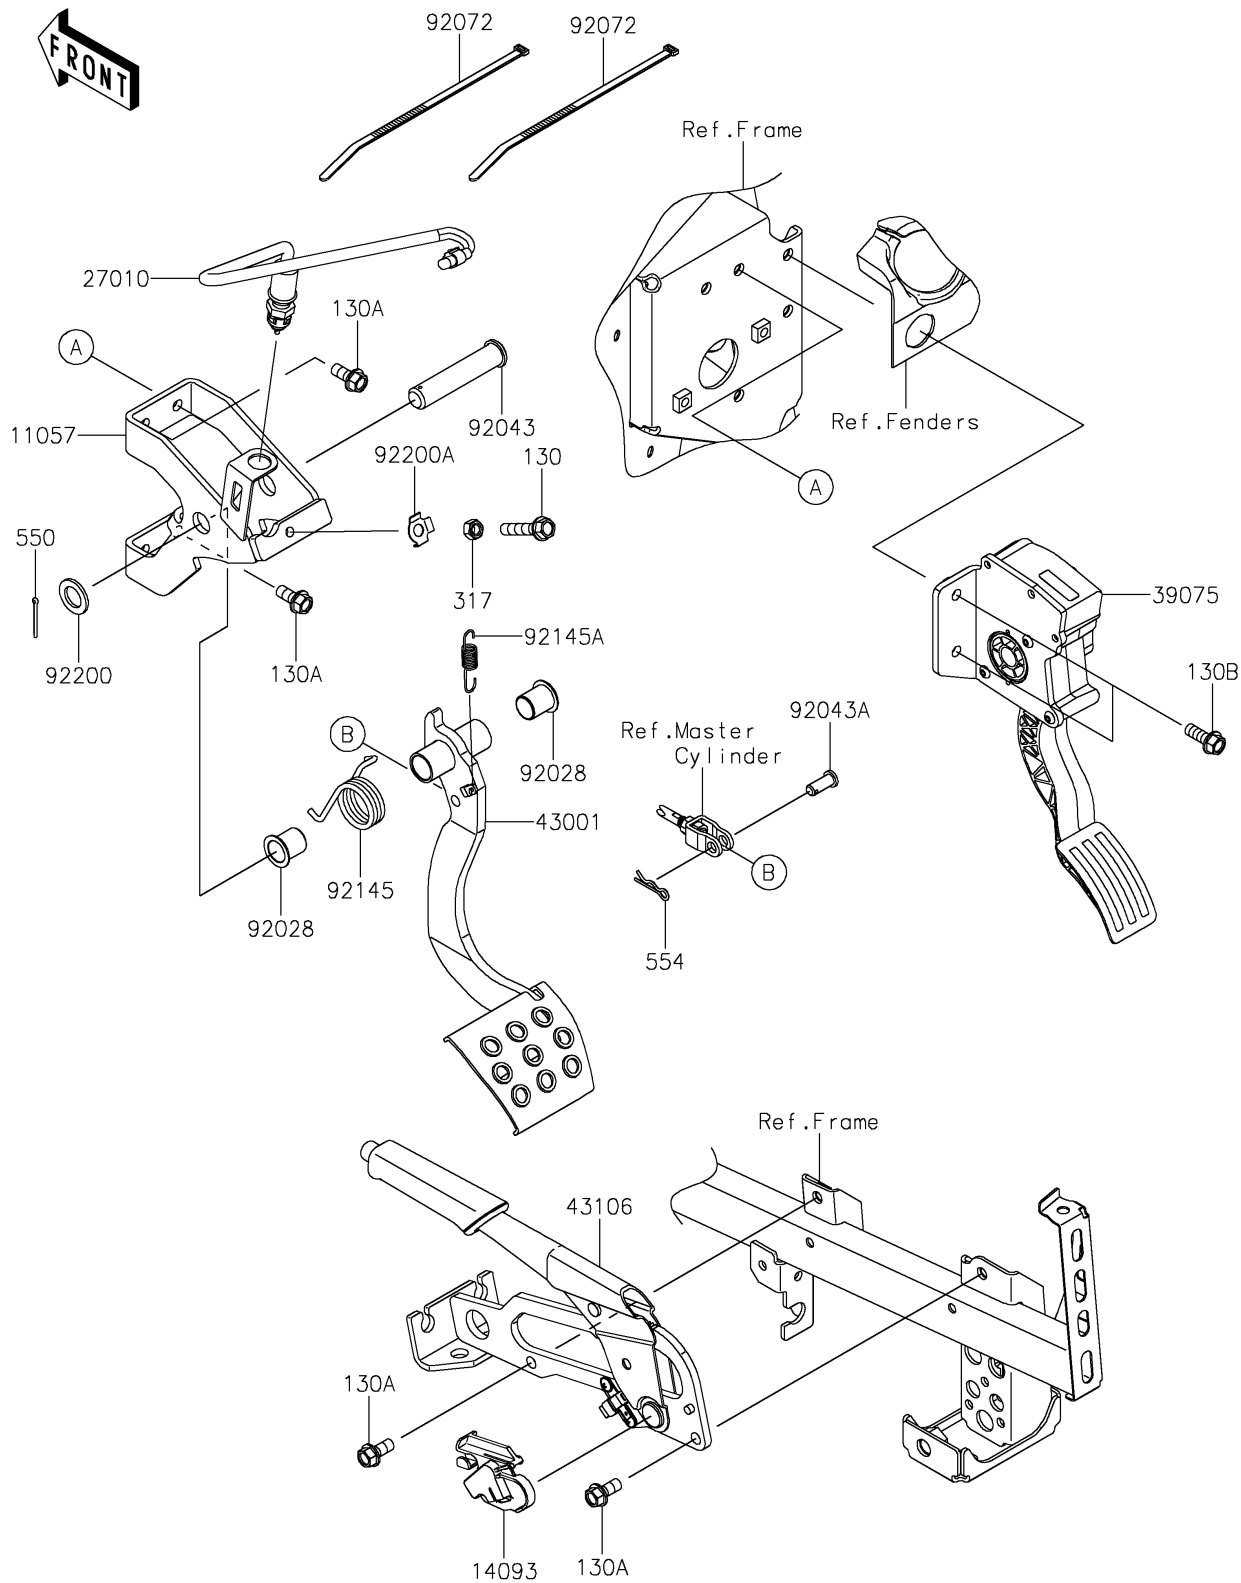

2024 Teryx KRX® 4 1000 eS Special Edition

PARTS DIAGRAM

Brake Pedal/Throttle Lever

F2260

2024 Teryx KRX[®] 4 1000 eS Special Edition

PARTS LIST

Brake Pedal/Throttle Lever

ITEM NAME

PART NUMBER

QUANTITY
