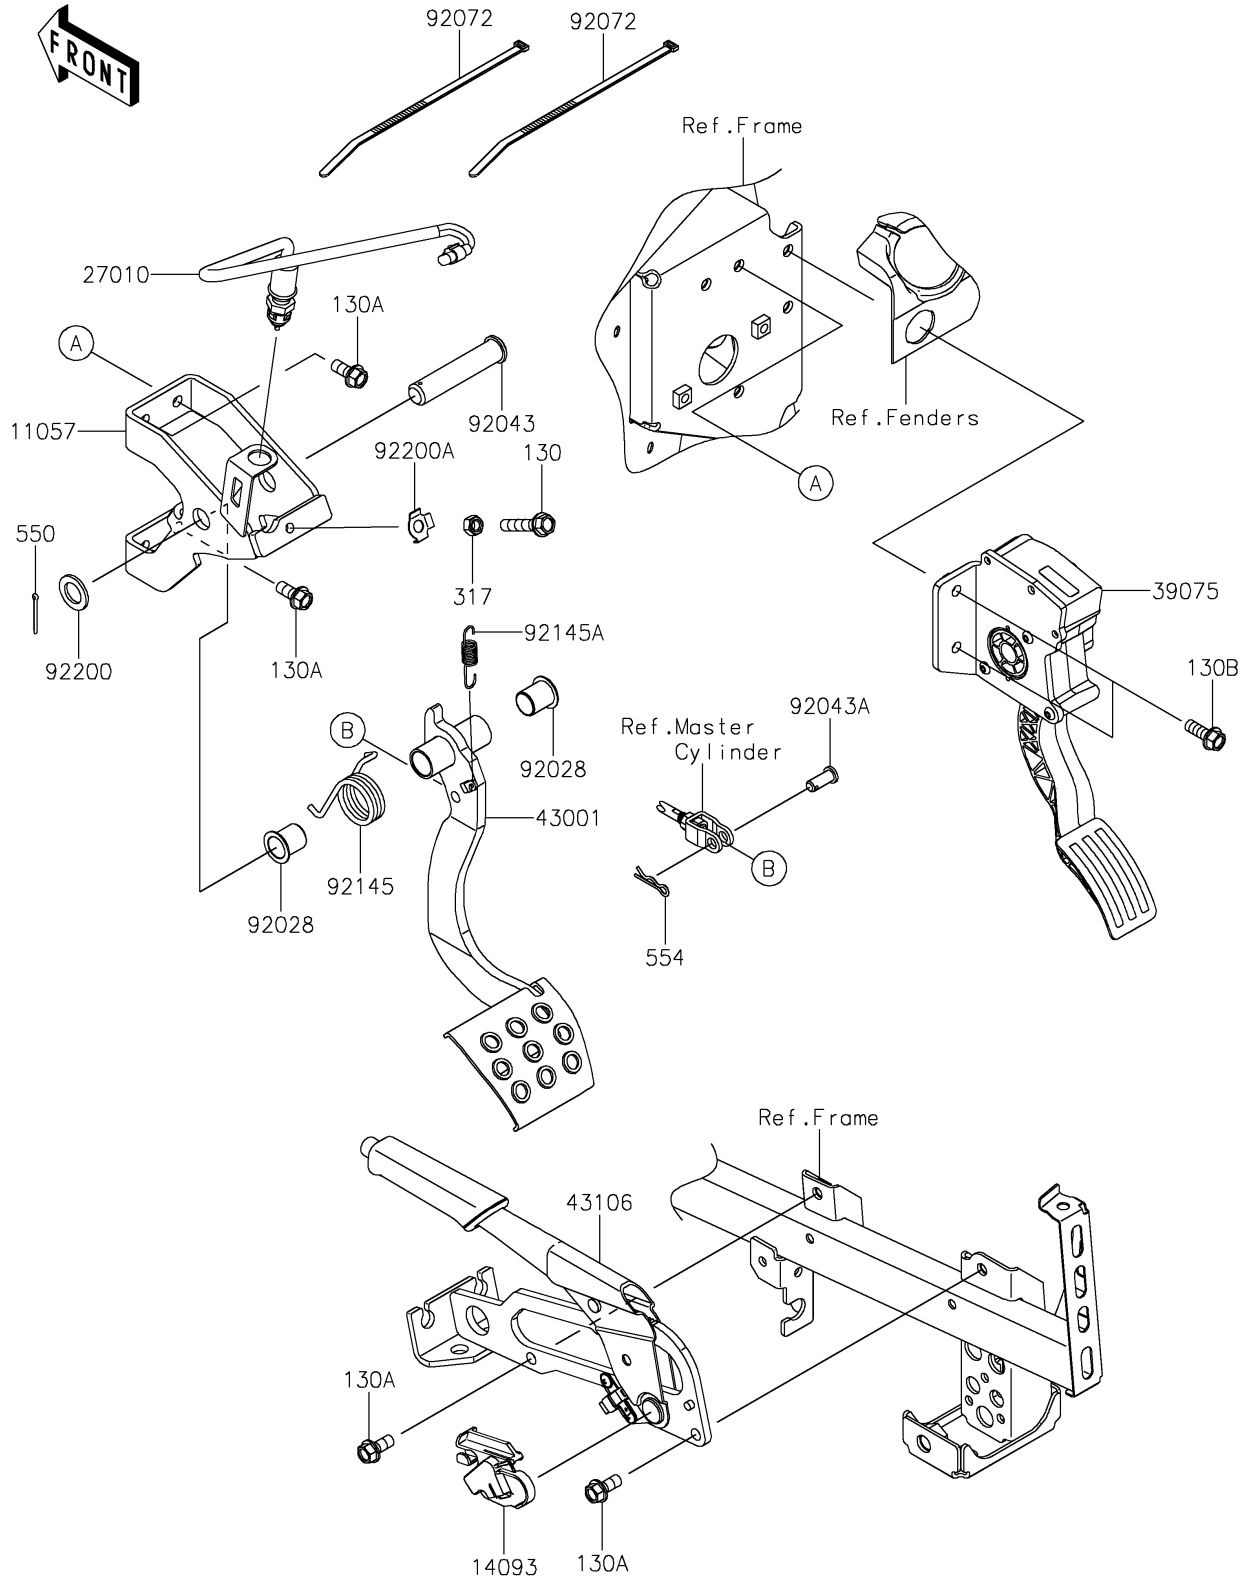

2023 TERYX® KRX4™ 1000 eS SPECIAL EDITION

PARTS DIAGRAM

Brake Pedal/Throttle Lever

F2260

2023 TERYX® KRX4™ 1000 eS SPECIAL EDITION

PARTS LIST

Brake Pedal/Throttle Lever

ITEM NAME	PART NUMBER	QUANTITY
-----------	-------------	----------
