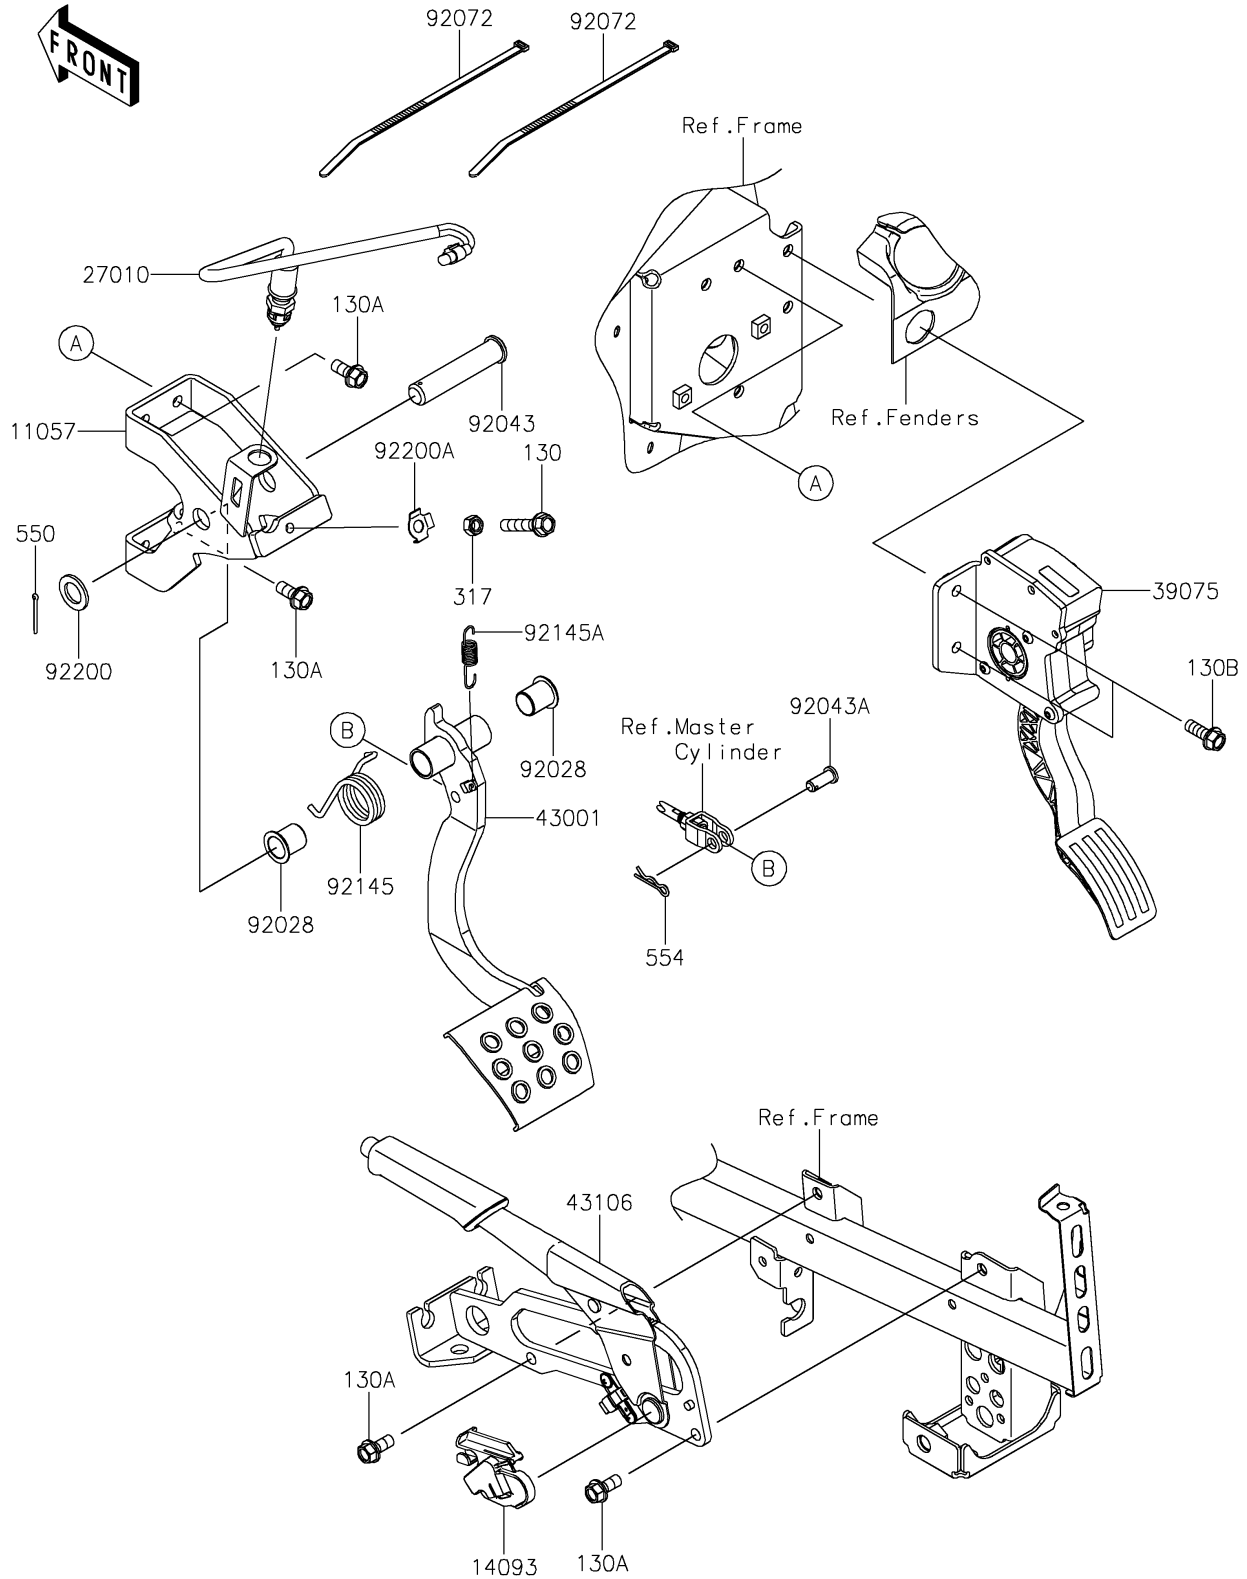

2023 TERYX® KRX4™ 1000 eS SPECIAL EDITION

PARTS DIAGRAM

Brake Pedal/Throttle Lever

F2260

2023 TERYX® KRX4™ 1000 eS SPECIAL EDITION

Kawasaki
Let the Good Times Roll®

PARTS LIST

Brake Pedal/Throttle Lever

ITEM NAME	PART NUMBER	QUANTITY
BRACKET,BRAKE PEDAL (Ref # 11057)	11057-2099	1
COVER,SWITCH (Ref # 14093)	14093-1021	1
SWITCH,BRAKE (Ref # 27010)	27010-0724	1
LEVER-THROTTLE (Ref # 39075)	39075-0033	1
LEVER-BRAKE (Ref # 43001)	43001-0767	1
LEVER-ASSY-PARKING BRAKE (Ref # 43106)	43106-0008	1
BUSHING (Ref # 92028)	92028-1571	2
PIN,16X78 (Ref # 92043)	92043-0917	1
PIN (Ref # 92043A)	92043-1039	1
BAND,L=292.1 (Ref # 92072)	92072-3509	2
SPRING (Ref # 92145)	92145-1849	1
SPRING (Ref # 92145A)	92145-1884	1
WASHER,16X26X2.3 (Ref # 92200)	92200-0043	1
WASHER,8.5X17X0.8 (Ref # 92200A)	92200-0993	1
BOLT-FLANGED,8X40 (Ref # 130)	130BA0840	1
BOLT-FLANGED,8X18 (Ref # 130A)	130CA0818	5
BOLT-FLANGED,8X22 (Ref # 130B)	130CB0822	2
NUT-HEX-SMALL,8MM (Ref # 317)	317BA0800	1
PIN-COTTER,2.5X25 (Ref # 550)	550AA2525	1
PIN-SNAP,10MM (Ref # 554)	554DA1000	1