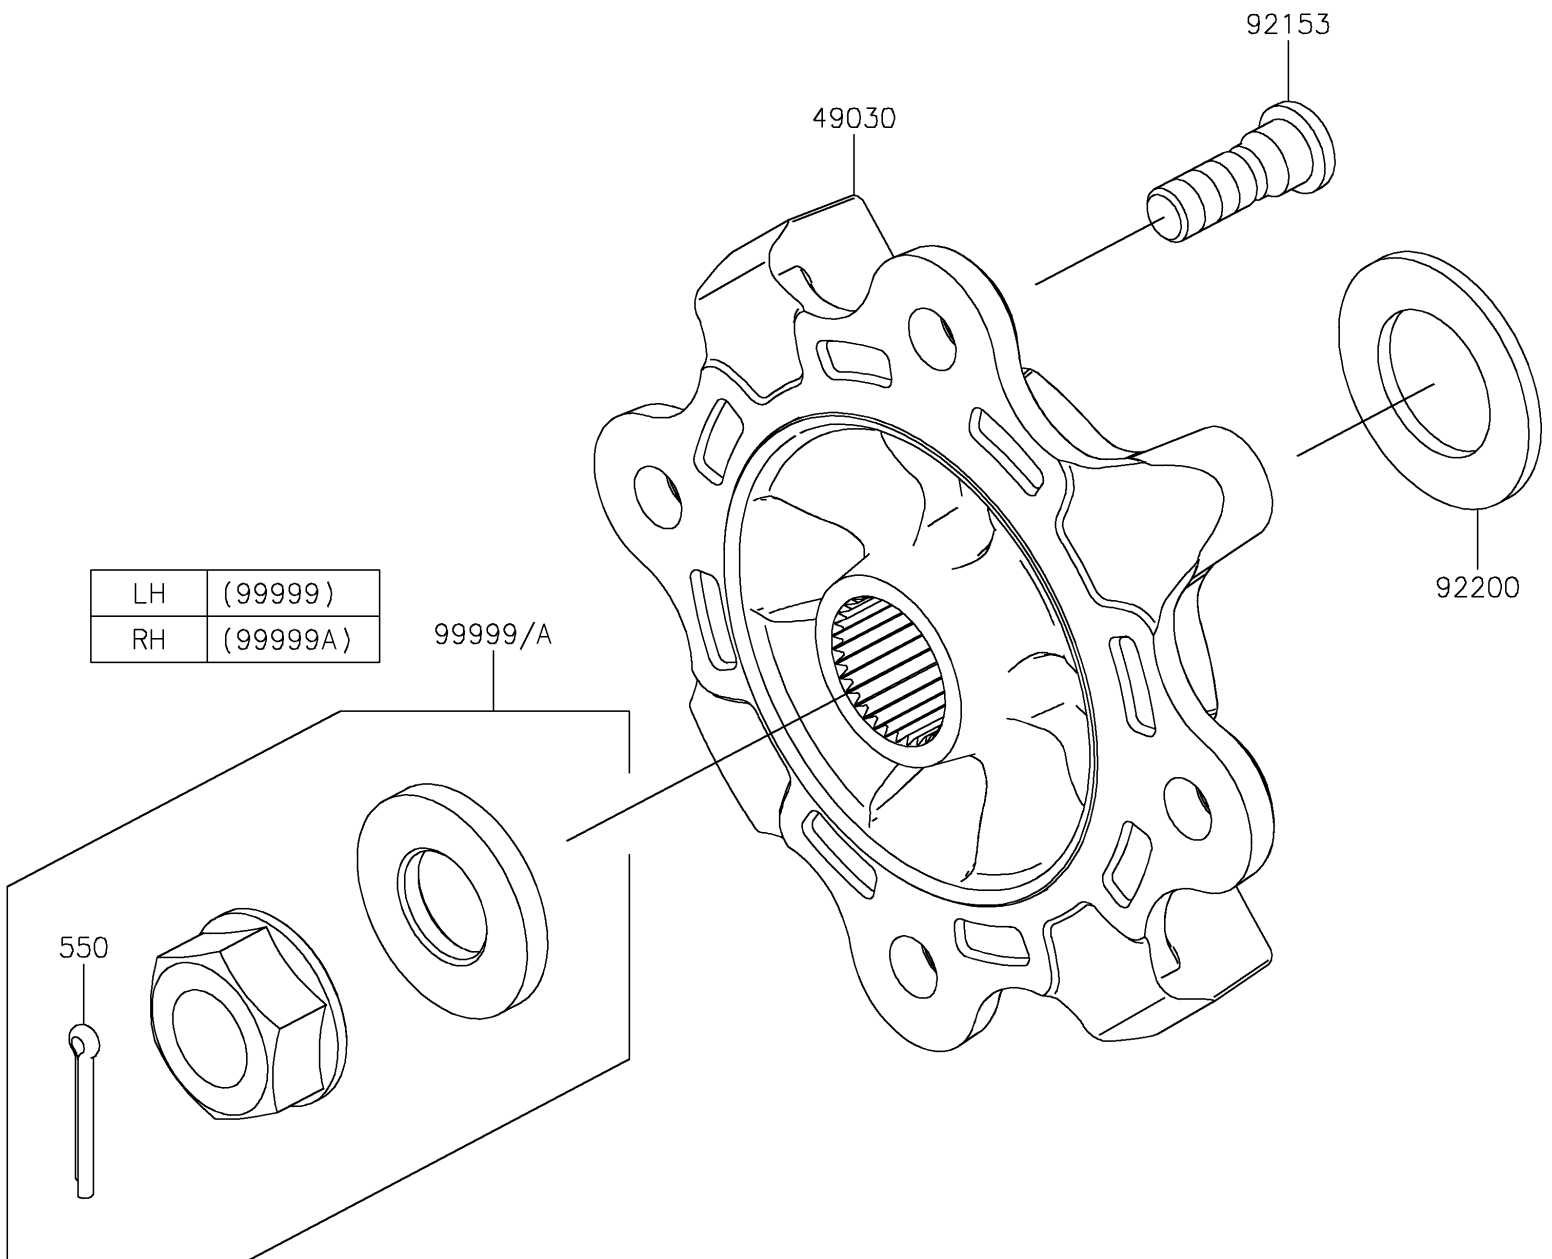

2024 Teryx KRX[®] 4 1000 eS Special Edition

PARTS DIAGRAM Rear Hubs/Brakes

F2240

2024 Teryx KRX[®] 4 1000 eS Special Edition

PARTS LIST

Rear Hubs/Brakes

ITEM NAME	PART NUMBER	QUANTITY
-----------	-------------	----------
