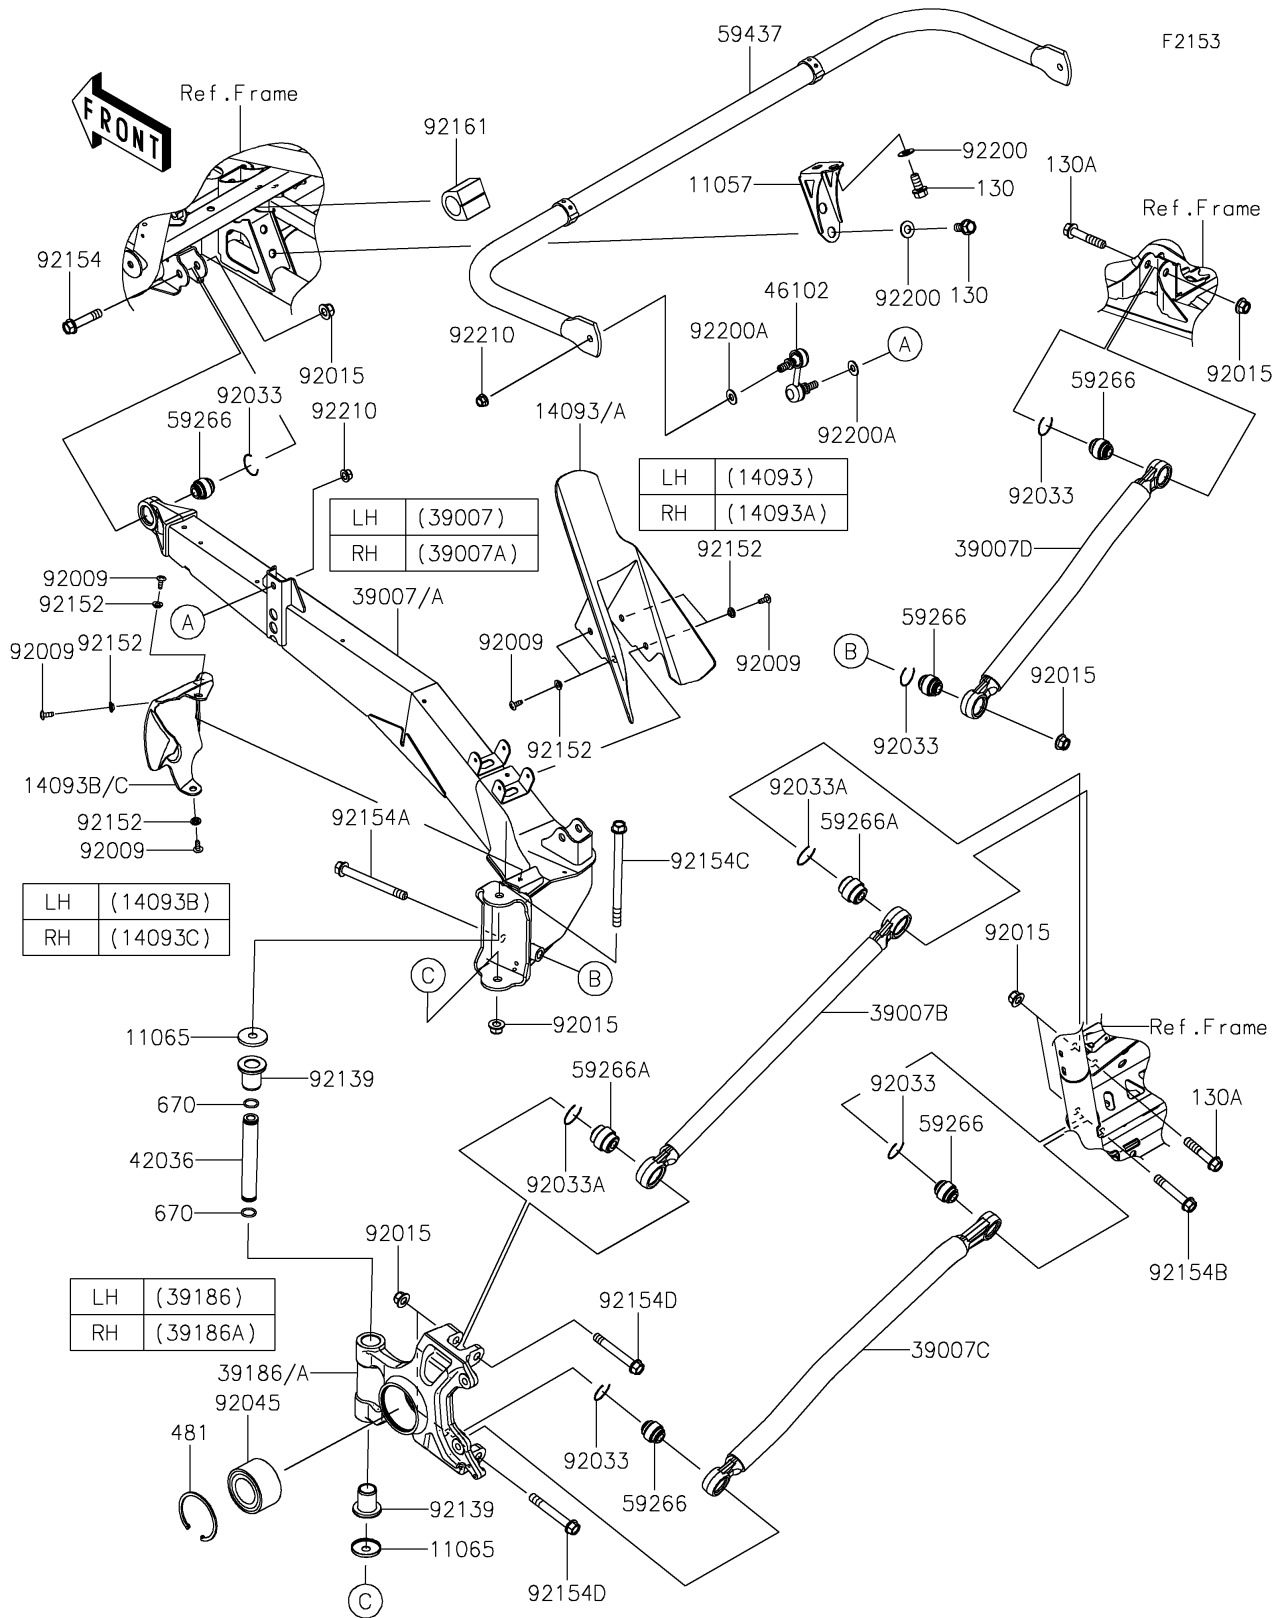

2024 Teryx KRX® 4 1000 eS Special Edition

PARTS DIAGRAM

Rear Suspension

2024 Teryx KRX[®] 4 1000 eS Special Edition

PARTS LIST

Rear Suspension

ITEM NAME	PART NUMBER	QUANTITY
-----------	-------------	----------