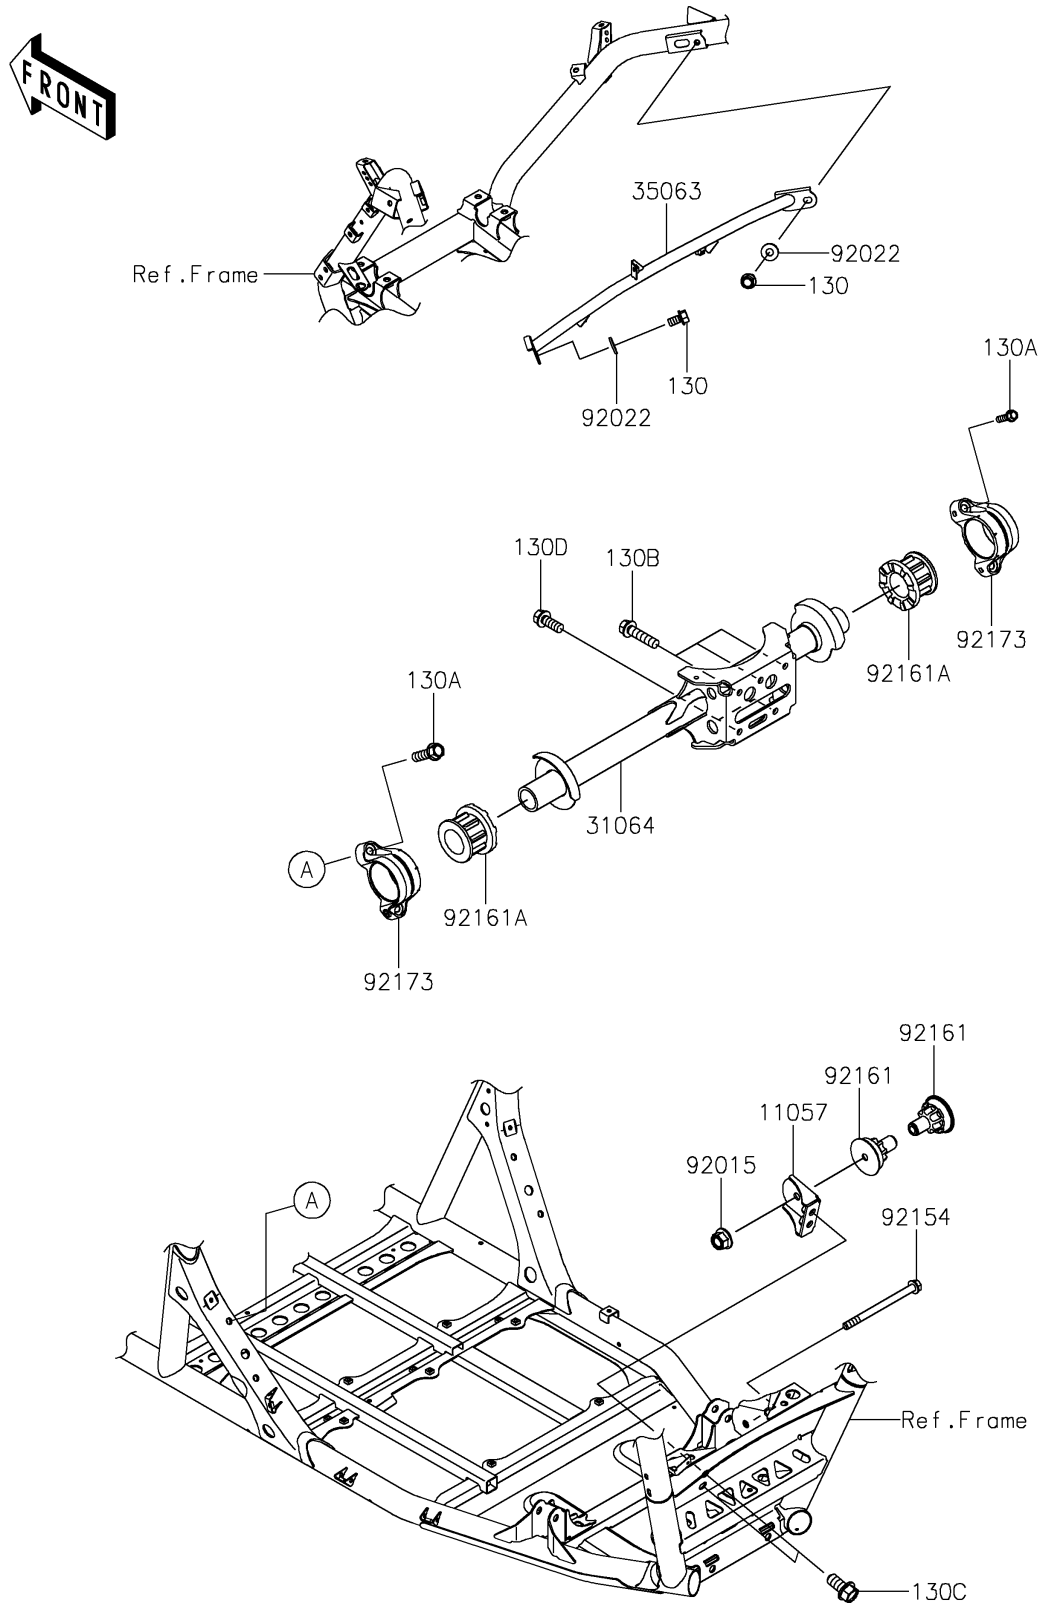

2024 Teryx KRX® 4 1000 eS Special Edition

PARTS DIAGRAM

Engine Mount

F2122

2024 Teryx KRX[®] 4 1000 eS Special Edition

PARTS LIST Engine Mount

ITEM NAME	PART NUMBER	QUANTITY
-----------	-------------	----------
