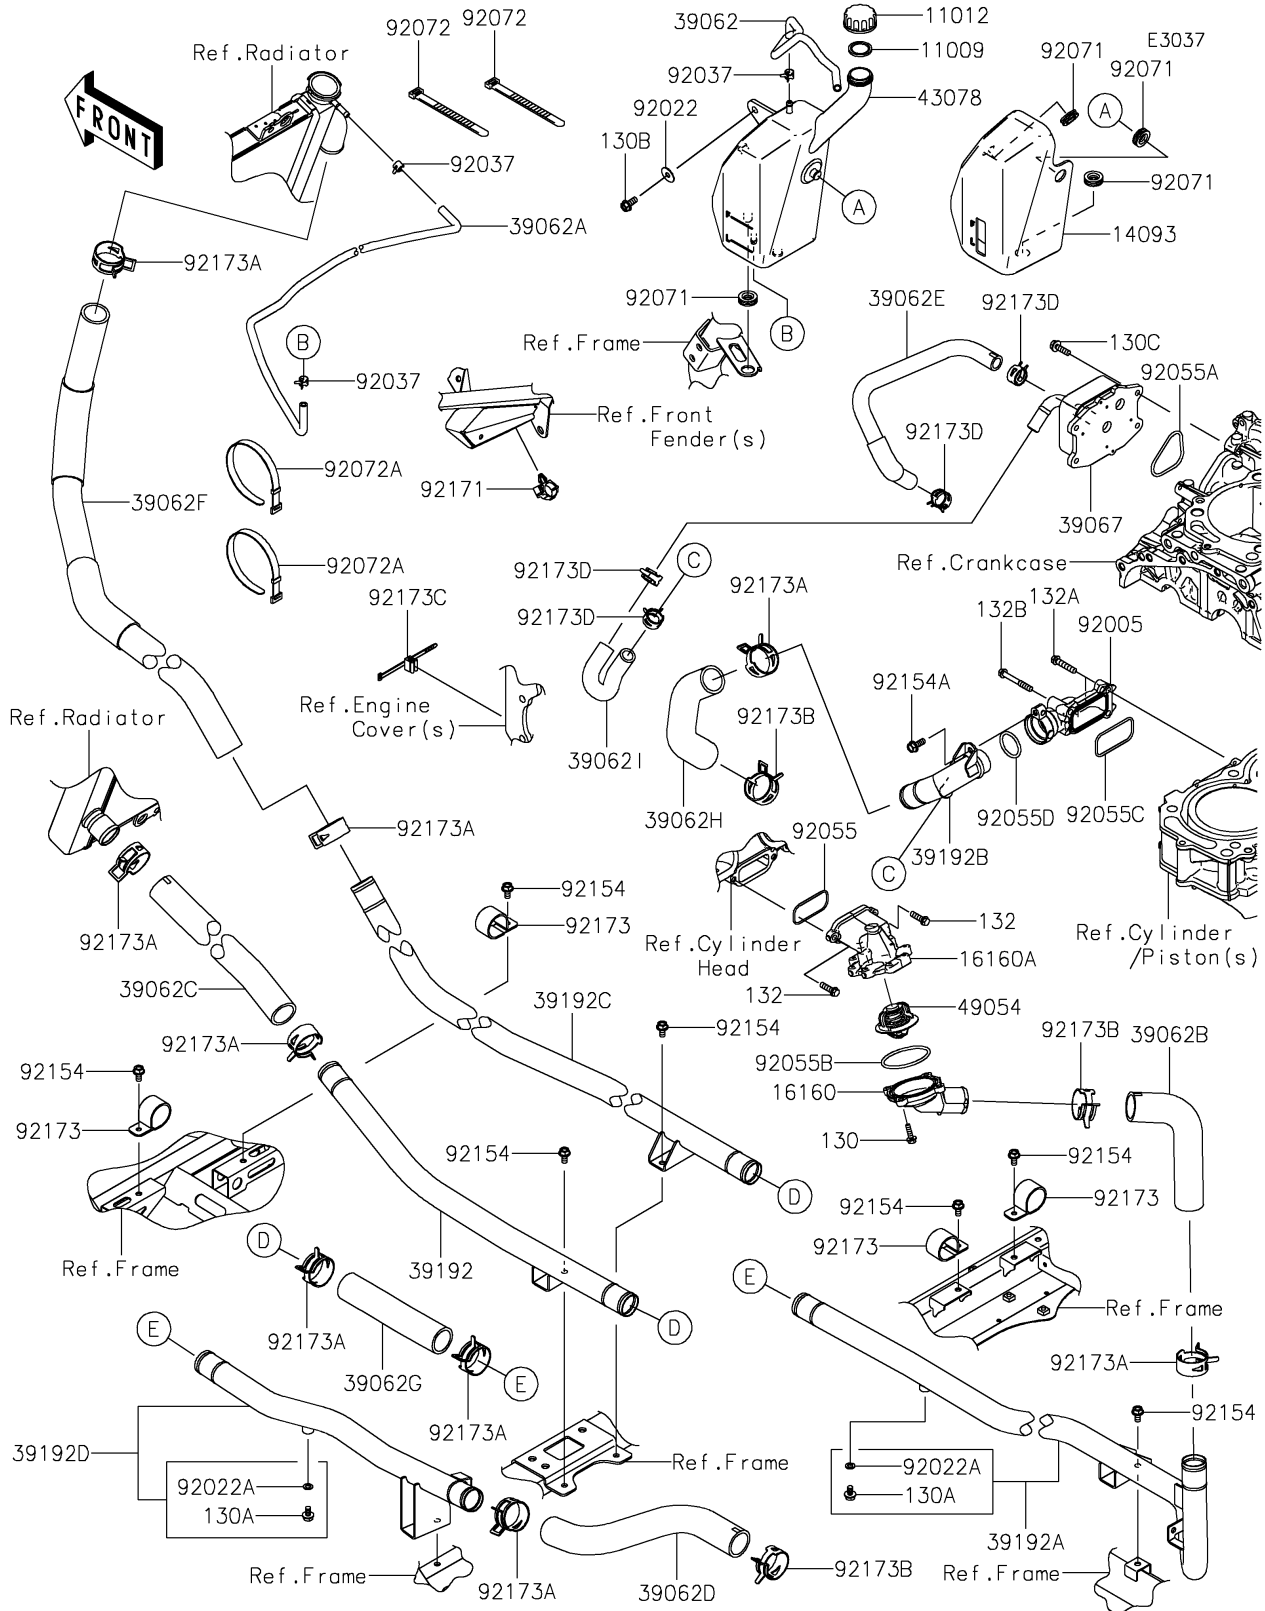

2023 TERYX® KRX4™ 1000 eS SPECIAL EDITION

PARTS DIAGRAM

Water Pipe

2023 TERYX® KRX4™ 1000 eS SPECIAL EDITION

PARTS LIST

Water Pipe

ITEM NAME	PART NUMBER	QUANTITY
-----------	-------------	----------
