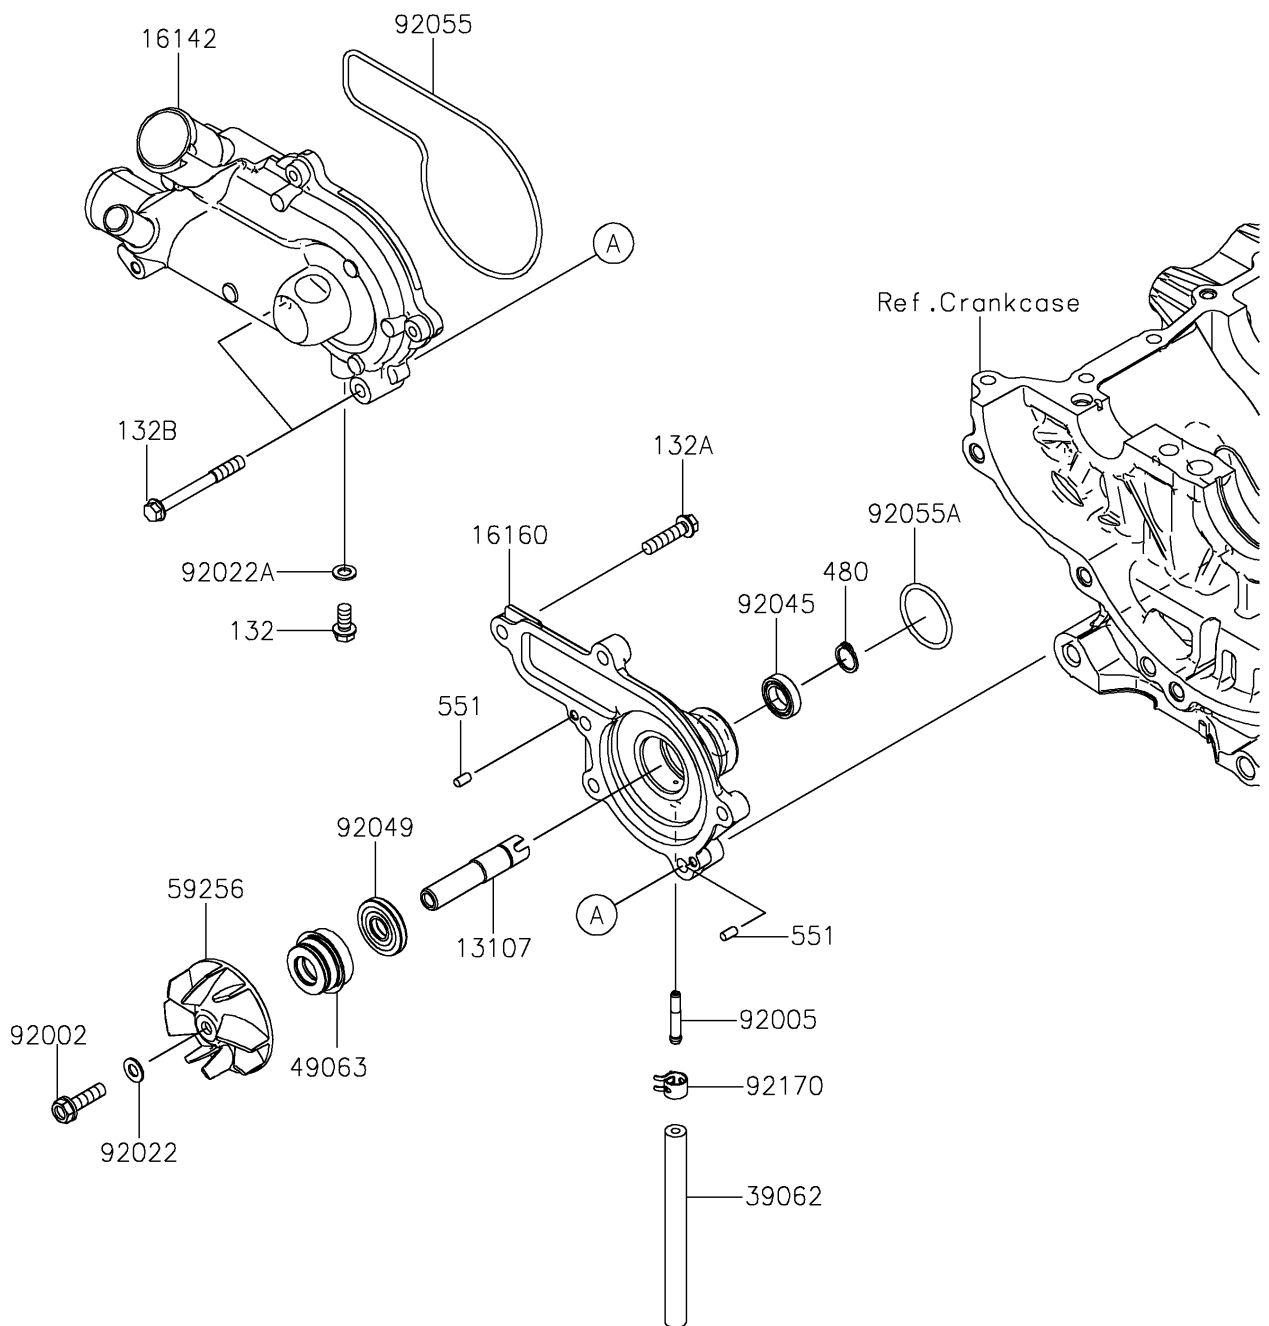

2023 TERYX® KRX4™ 1000 eS SPECIAL EDITION

Kawasaki
Let the Good Times Roll®

PARTS DIAGRAM

Water Pump

E3031

2023 TERYX® KRX4™ 1000 eS SPECIAL EDITION

PARTS LIST

Water Pump

ITEM NAME	PART NUMBER	QUANTITY
-----------	-------------	----------
