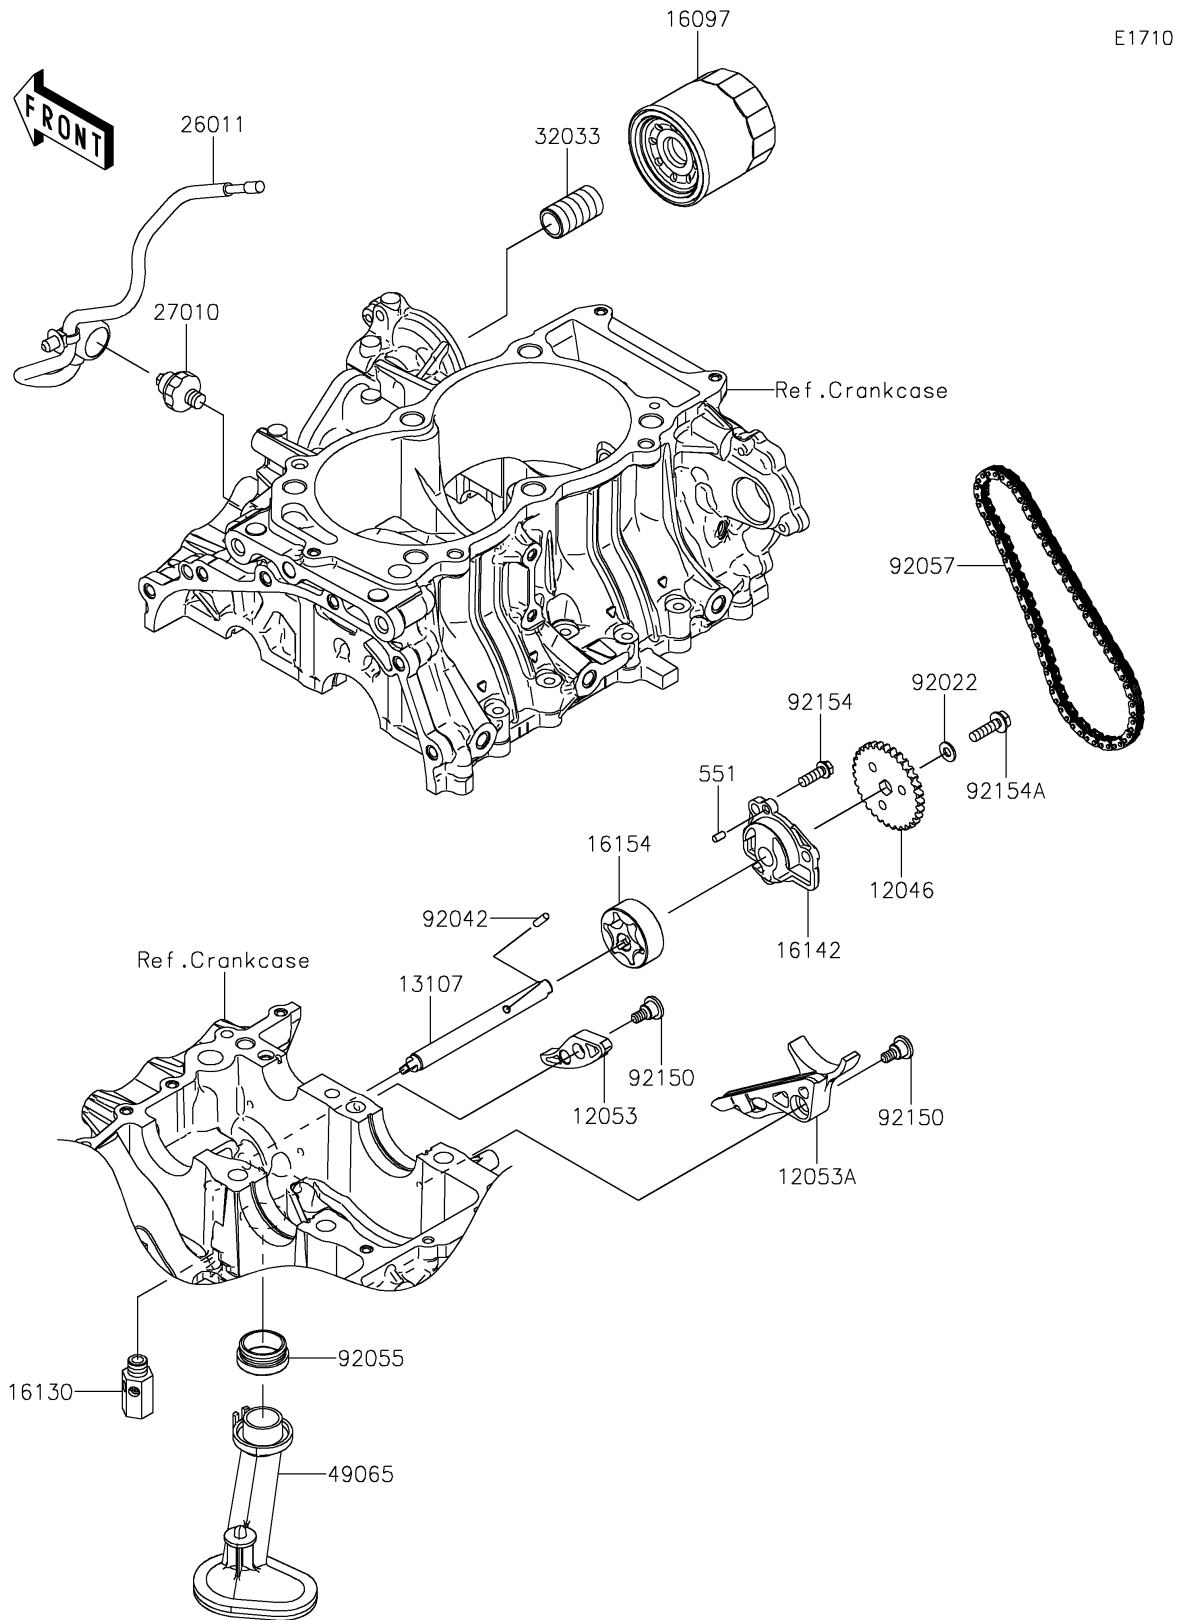

2024 TERYX® KRX4™ 1000 SE eS

PARTS DIAGRAM

Oil Pump/Oil Filter

E1710

2024 TERYX[®] KRX4[™] 1000 SE eS

PARTS LIST

Oil Pump/Oil Filter

ITEM NAME	PART NUMBER	QUANTITY
-----------	-------------	----------
