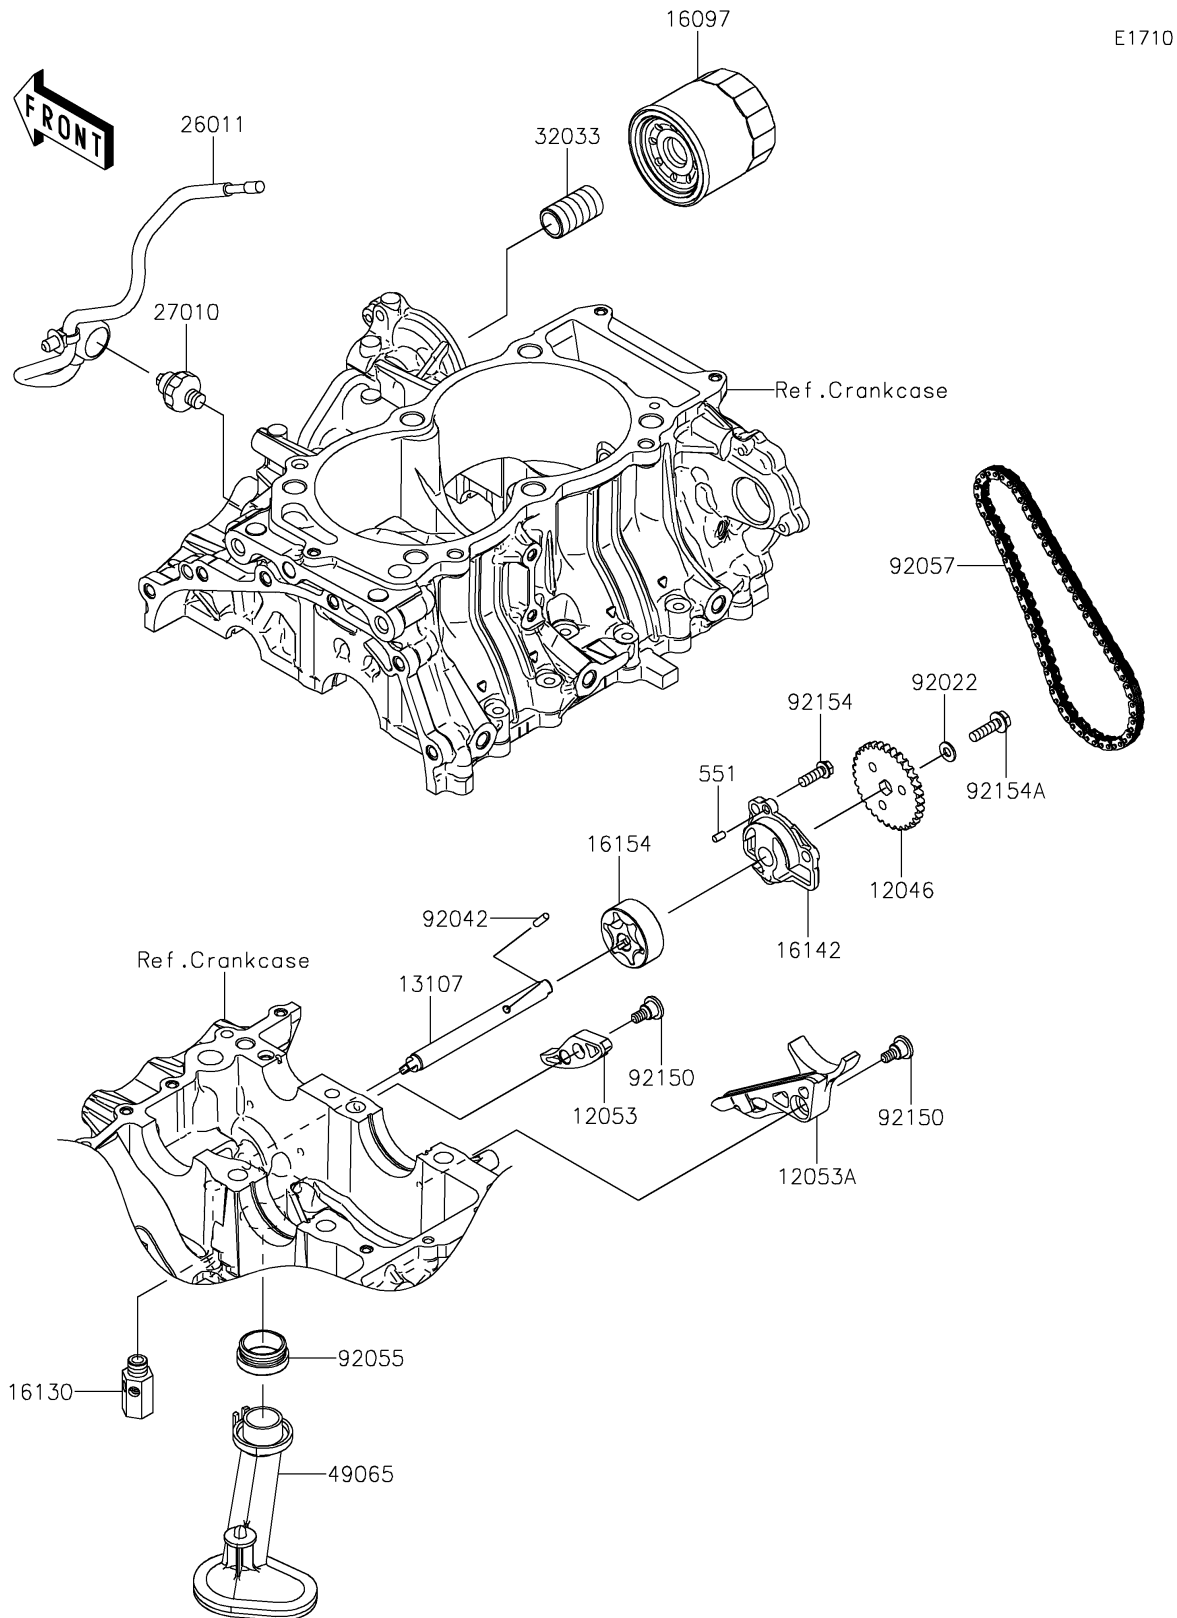

2024 TERYX® KRX4™ 1000 SE eS

PARTS DIAGRAM

Oil Pump/Oil Filter

E1710

2024 TERYX[®] KRX4[™] 1000 SE eS

PARTS LIST

Oil Pump/Oil Filter

| ITEM NAME | PART NUMBER | QUANTITY |
|-----------|-------------|----------|
|-----------|-------------|----------|