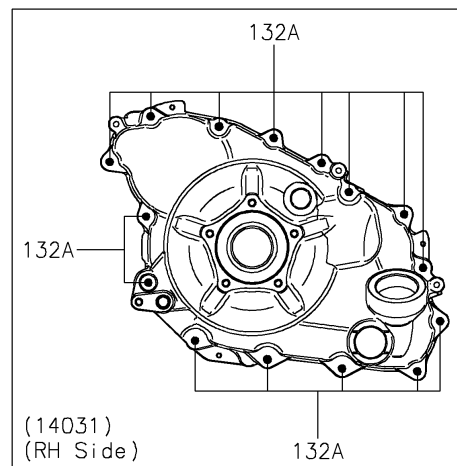

2024 Teryx KRX® 4 1000 eS Special Edition

PARTS DIAGRAM

Engine Cover(s)

E1431

2024 Teryx KRX[®] 4 1000 eS Special Edition

PARTS LIST

Engine Cover(s)

ITEM NAME	PART NUMBER	QUANTITY
-----------	-------------	----------
