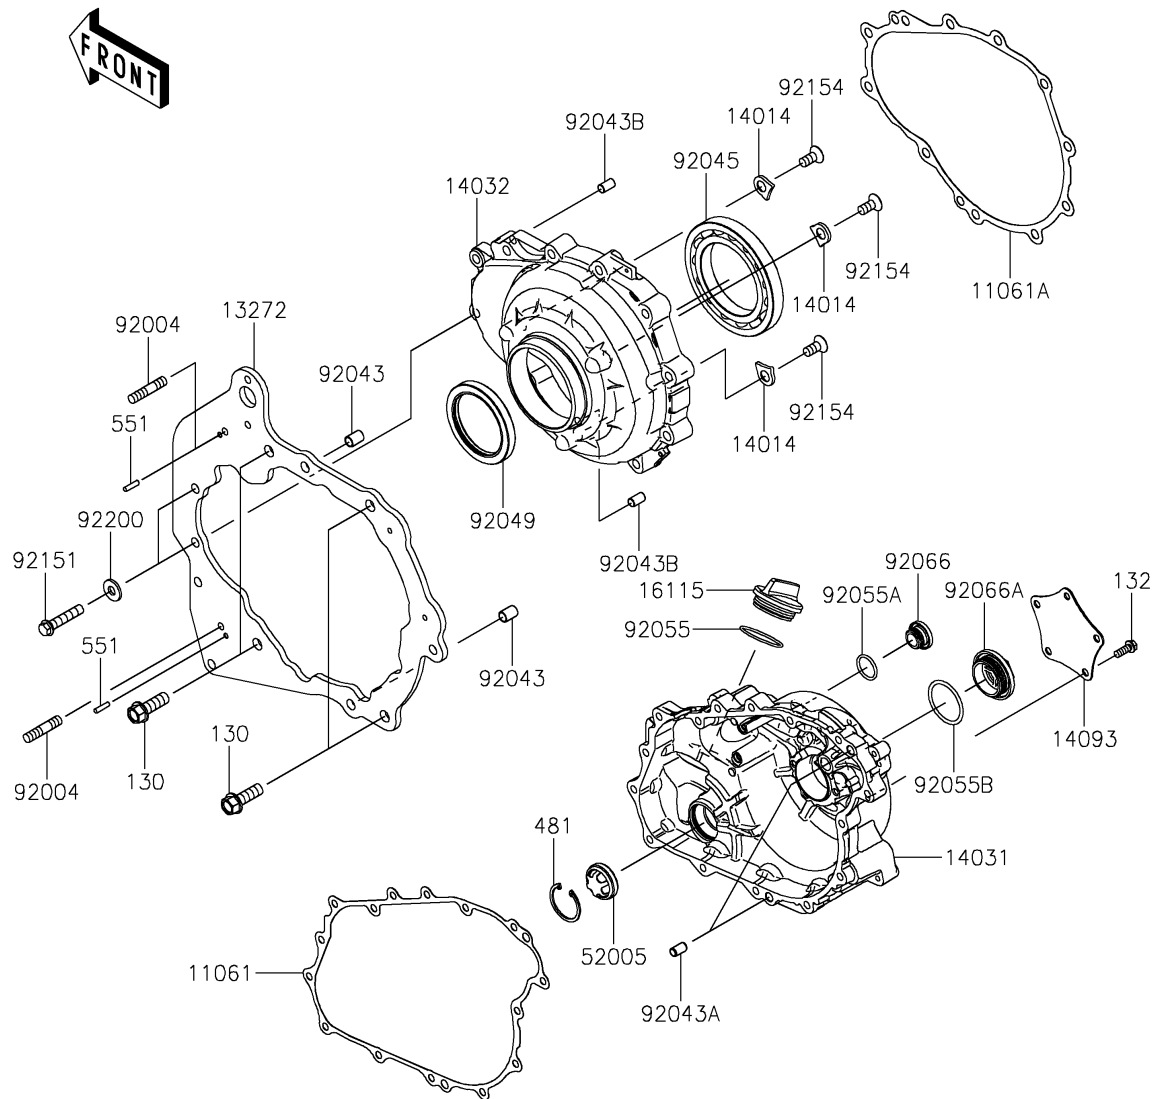

2024 Teryx KRX® 4 1000 eS Special Edition

PARTS DIAGRAM

Engine Cover(s)

E1431

2024 Teryx KRX[®] 4 1000 eS Special Edition

PARTS LIST

Engine Cover(s)

ITEM NAME	PART NUMBER	QUANTITY
-----------	-------------	----------
