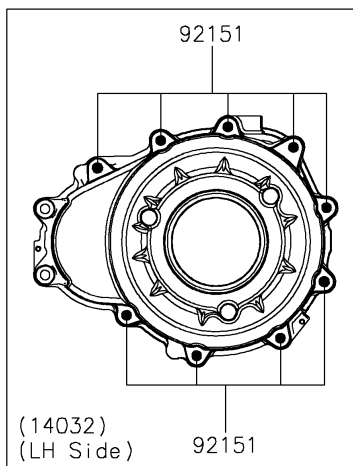

2024 Teryx KRX® 4 1000 eS Special Edition

PARTS DIAGRAM

Engine Cover(s)

E1431

2024 Teryx KRX[®] 4 1000 eS Special Edition

PARTS LIST

Engine Cover(s)

ITEM NAME	PART NUMBER	QUANTITY
-----------	-------------	----------
