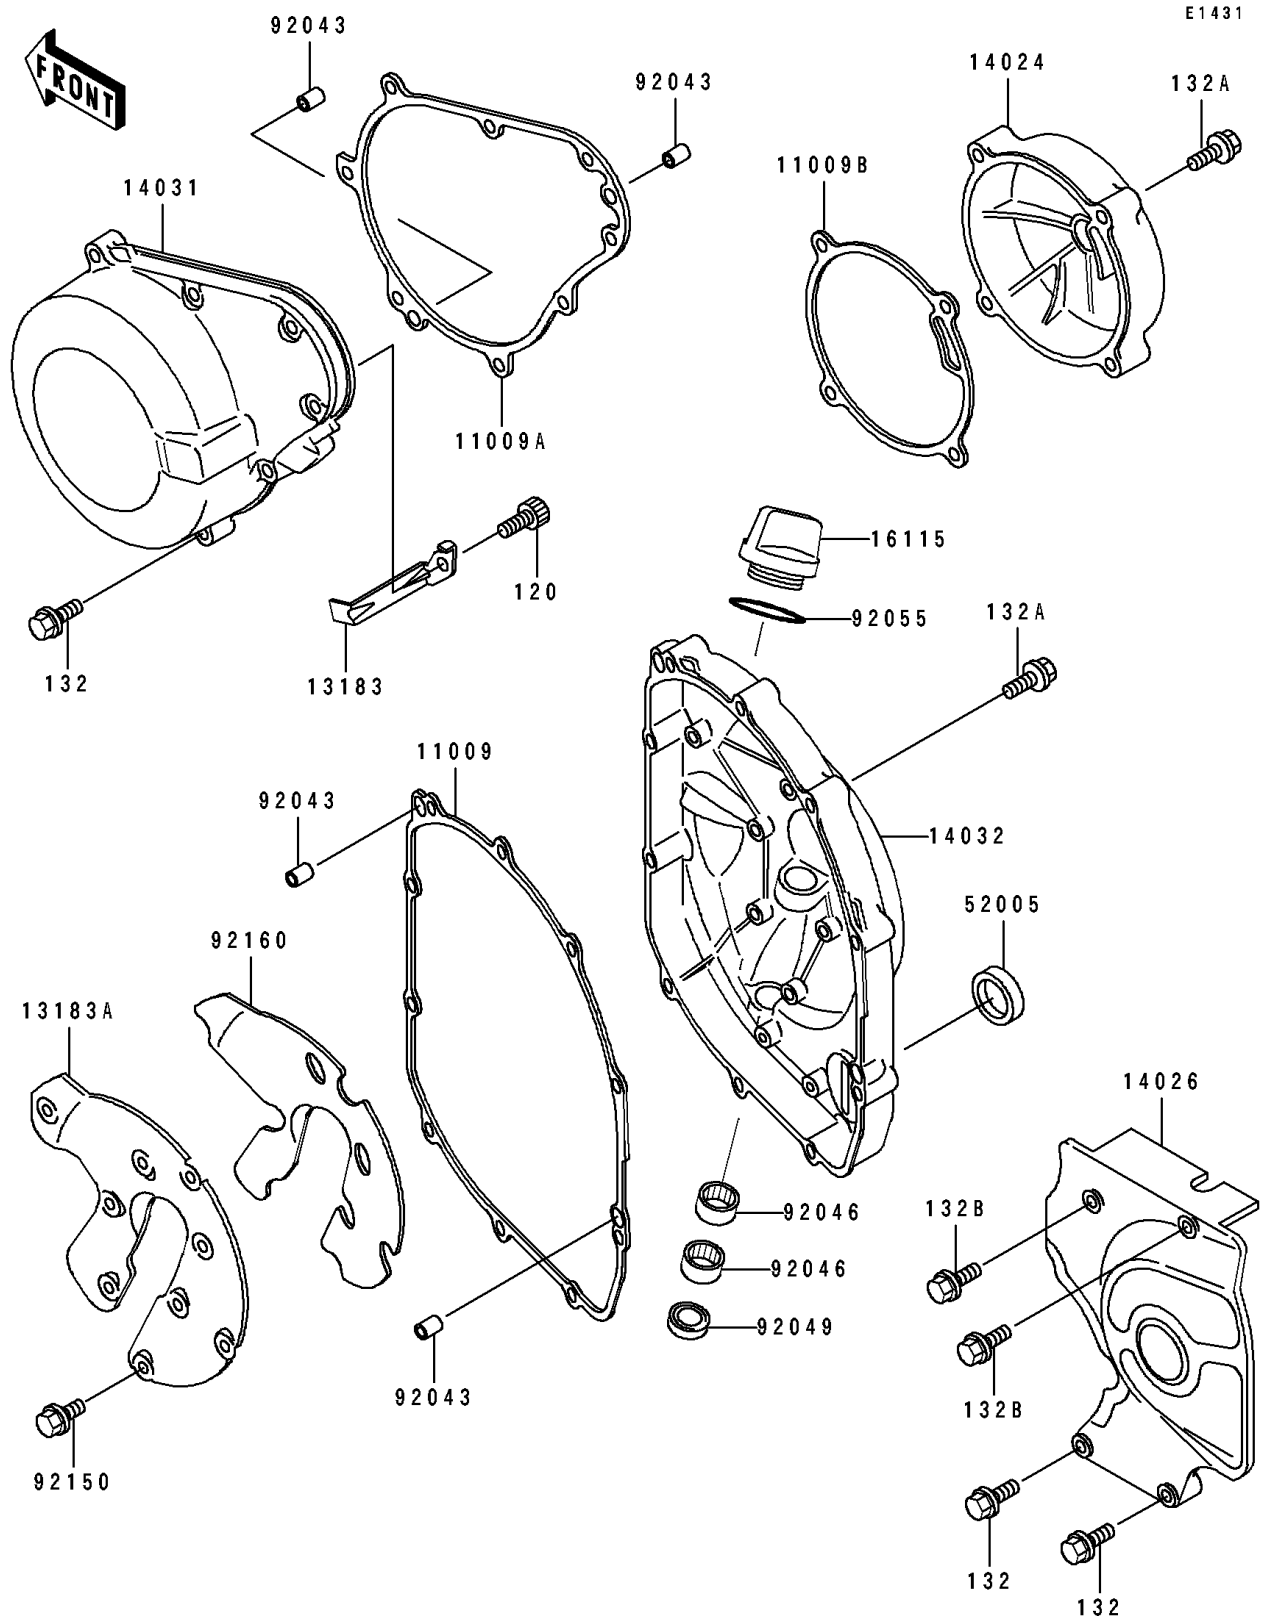

1993 Ninja[®] ZX[™]-6

PARTS DIAGRAM

Engine Cover

1993 Ninja® ZX™ -6

PARTS LIST

Engine Cover

ITEM NAME

PART NUMBER

QUANTITY
