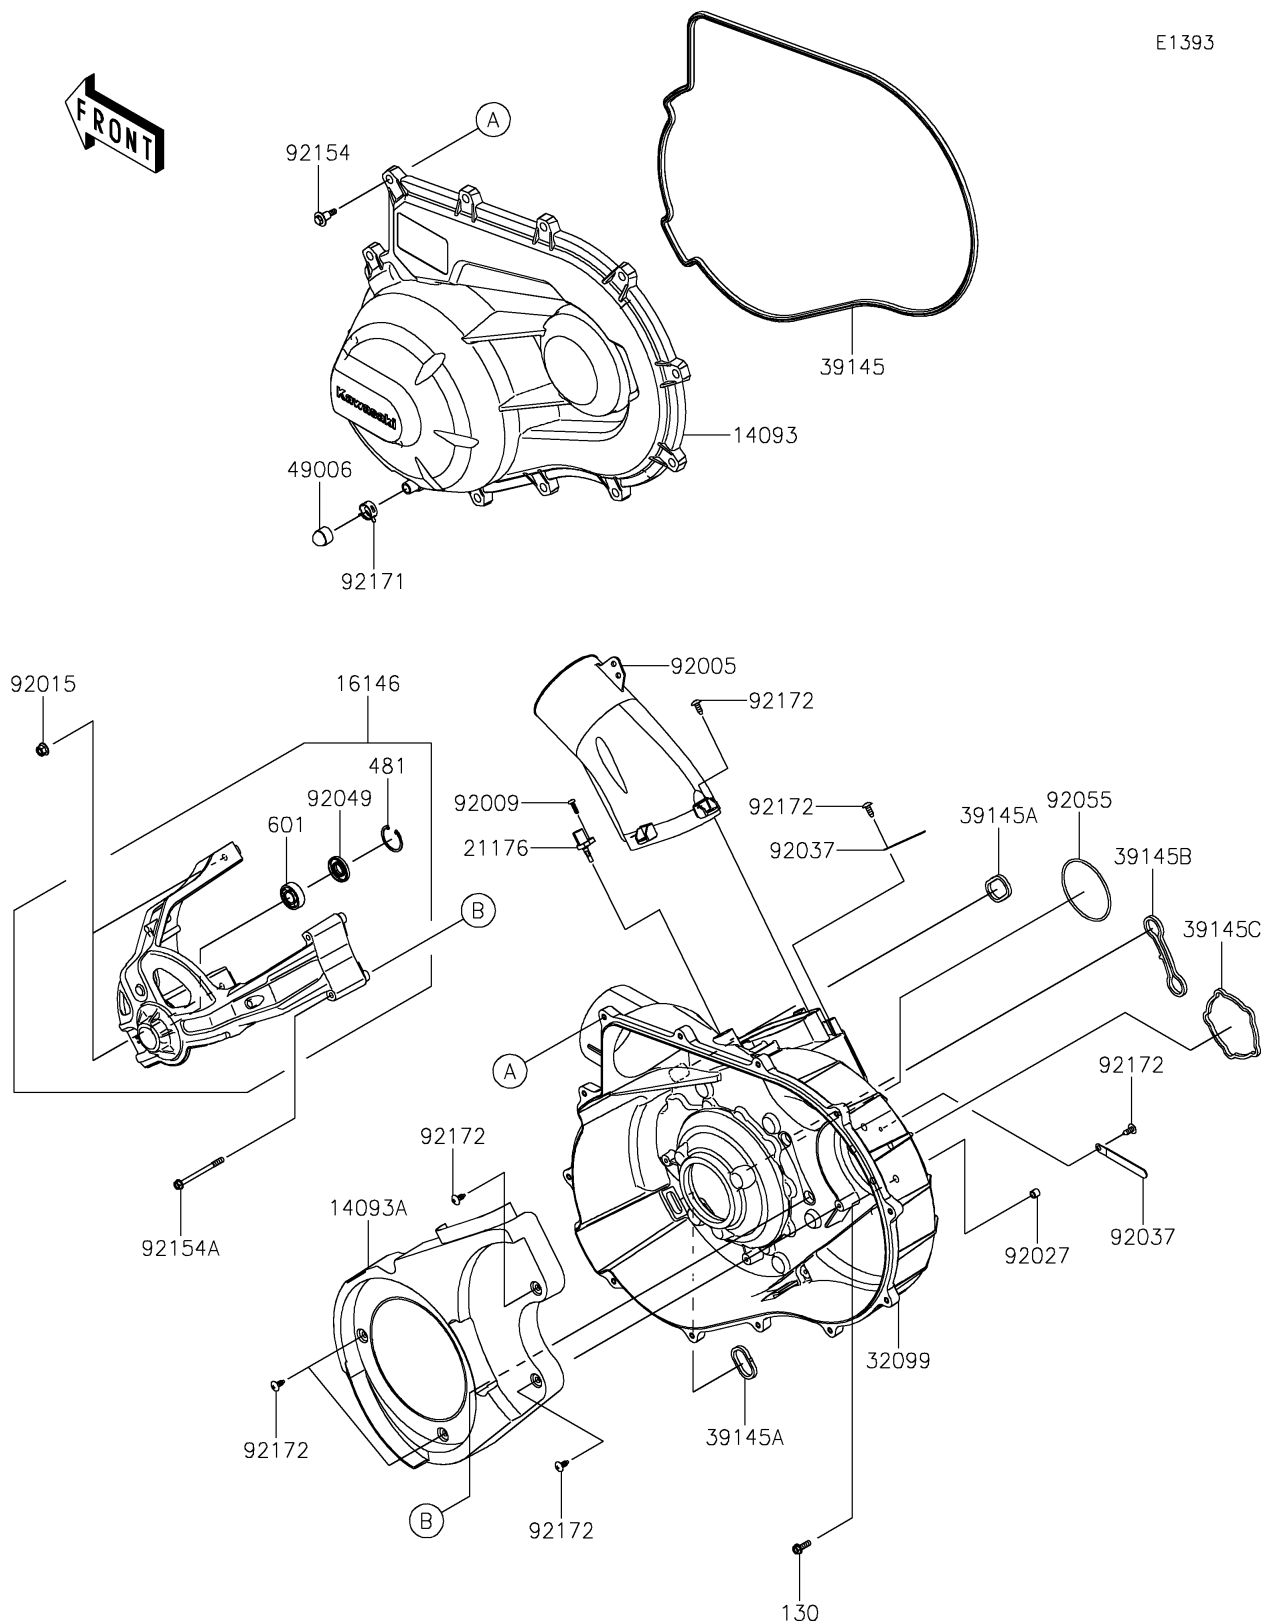

2024 Teryx KRX® 4 1000 eS Special Edition

PARTS DIAGRAM

Converter Cover

2024 Teryx KRX[®] 4 1000 eS Special Edition

PARTS LIST

Converter Cover

ITEM NAME	PART NUMBER	QUANTITY
-----------	-------------	----------