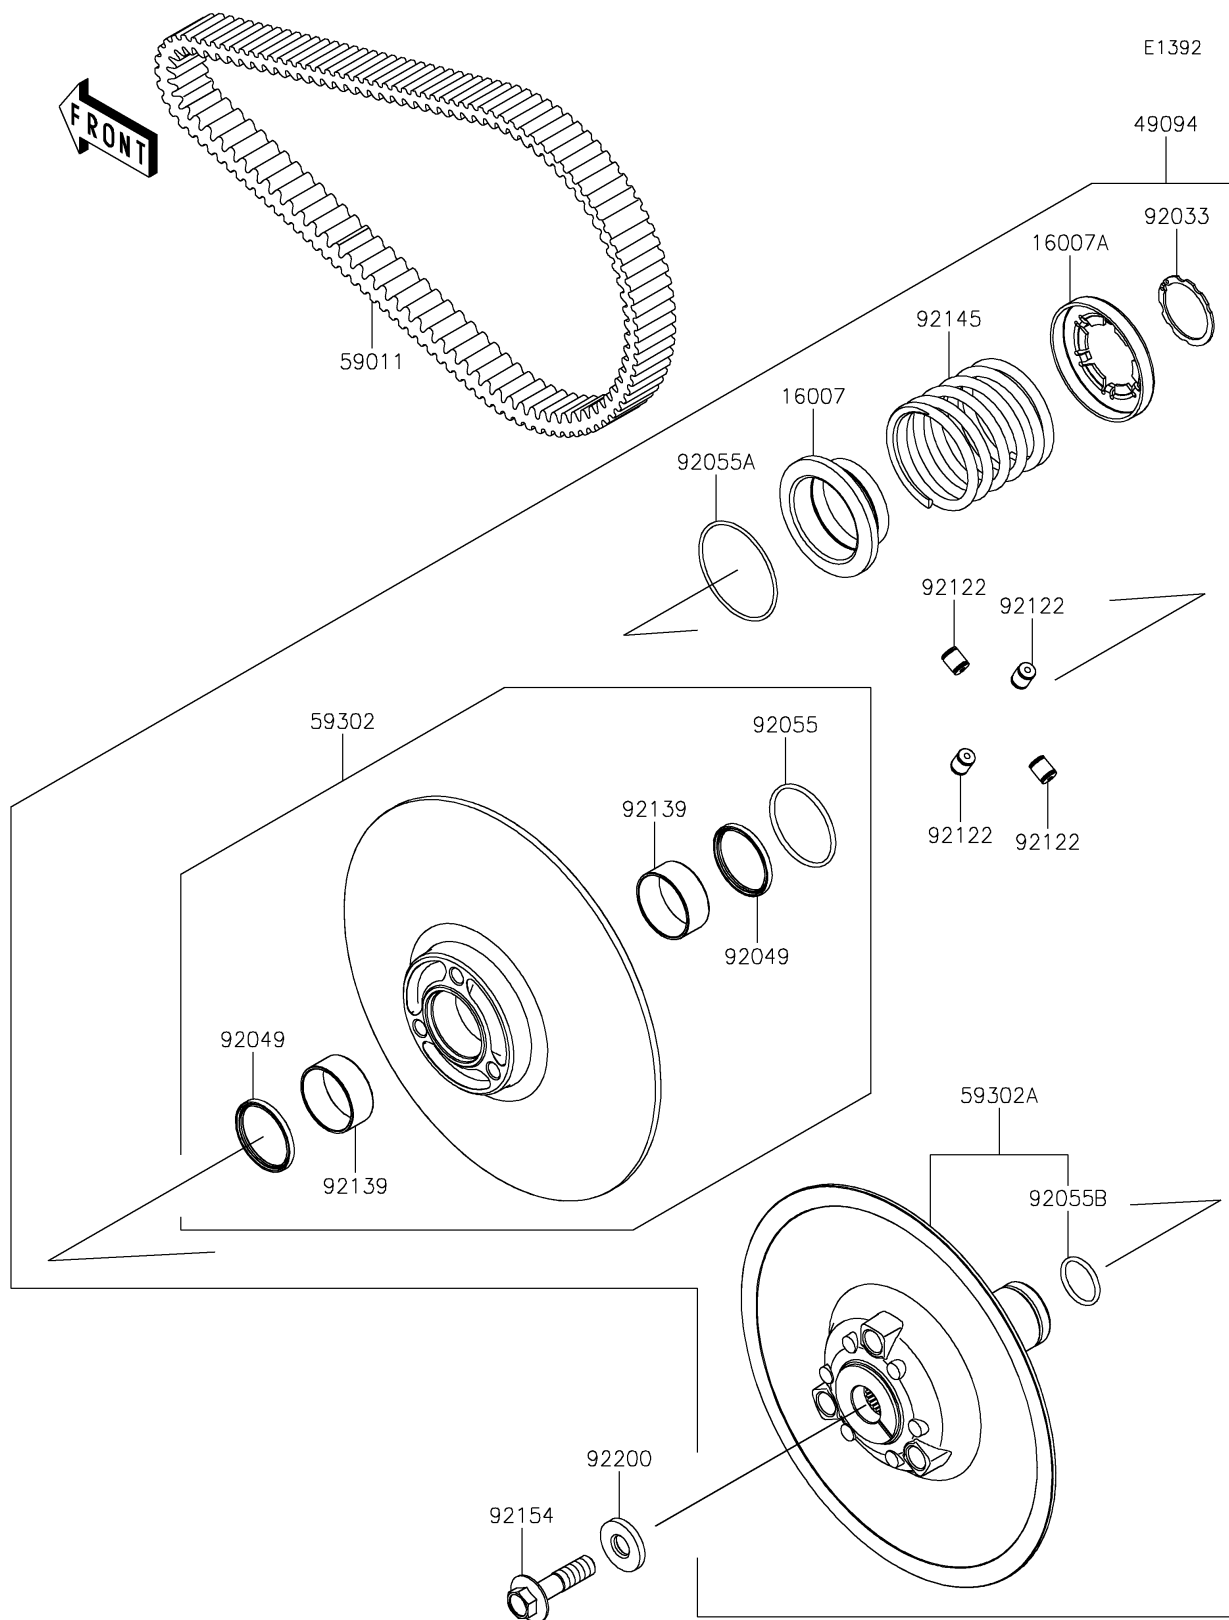

2024 Teryx KRX® 4 1000 eS Special Edition

Kawasaki
Let the Good Times Roll®

PARTS DIAGRAM

Driven Converter/Drive Belt

2024 Teryx KRX[®] 4 1000 eS Special Edition

PARTS LIST

Driven Converter/Drive Belt

ITEM NAME	PART NUMBER	QUANTITY
-----------	-------------	----------
