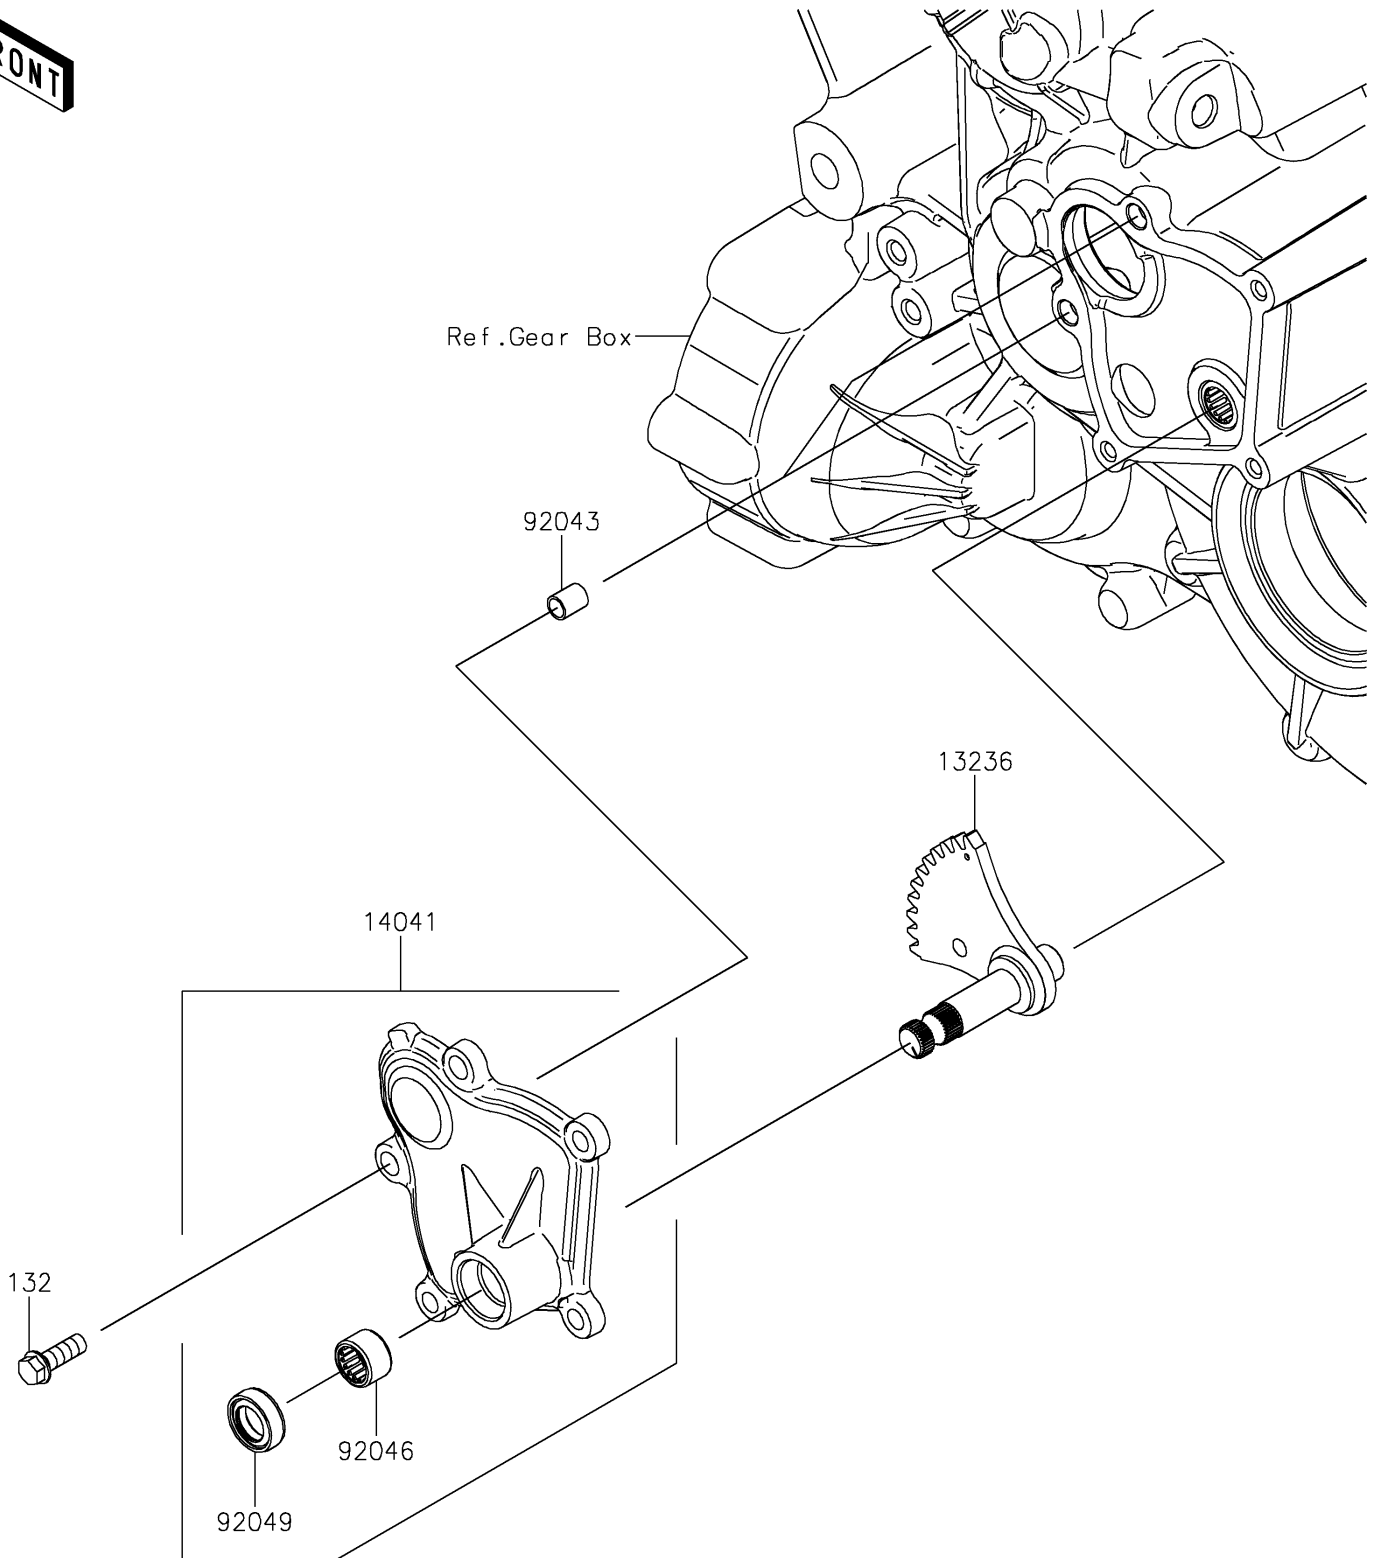

2024 Teryx KRX[®] 4 1000 eS Special Edition

PARTS DIAGRAM

Gear Change Mechanism

E1370

2024 Teryx KRX[®] 4 1000 eS Special Edition

PARTS LIST

Gear Change Mechanism

ITEM NAME	PART NUMBER	QUANTITY
-----------	-------------	----------
