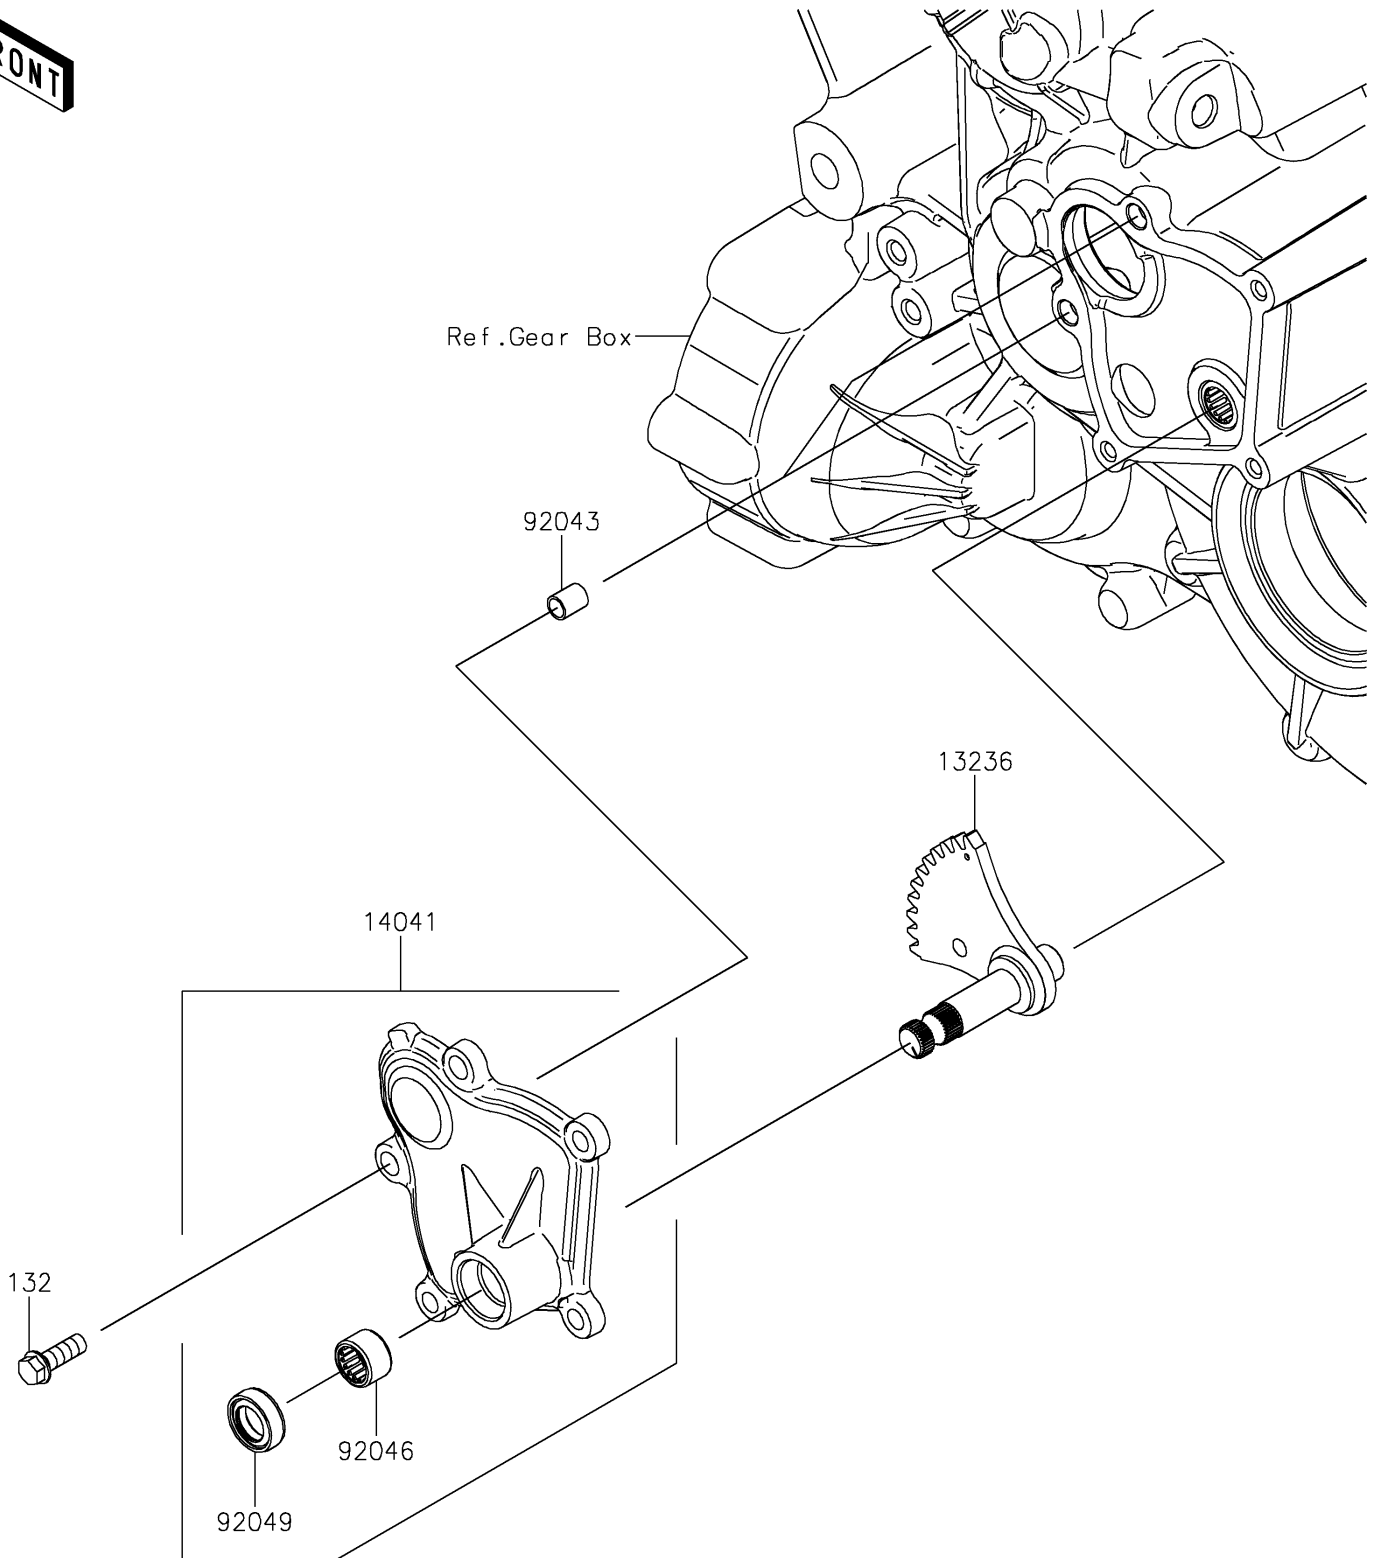

2023 TERYX® KRX4™ 1000 eS SPECIAL EDITION

Kawasaki
Let the Good Times Roll®

PARTS DIAGRAM

Gear Change Mechanism

E1370

2023 TERYX® KRX4™ 1000 eS SPECIAL EDITION

PARTS LIST

Gear Change Mechanism

ITEM NAME	PART NUMBER	QUANTITY
-----------	-------------	----------
