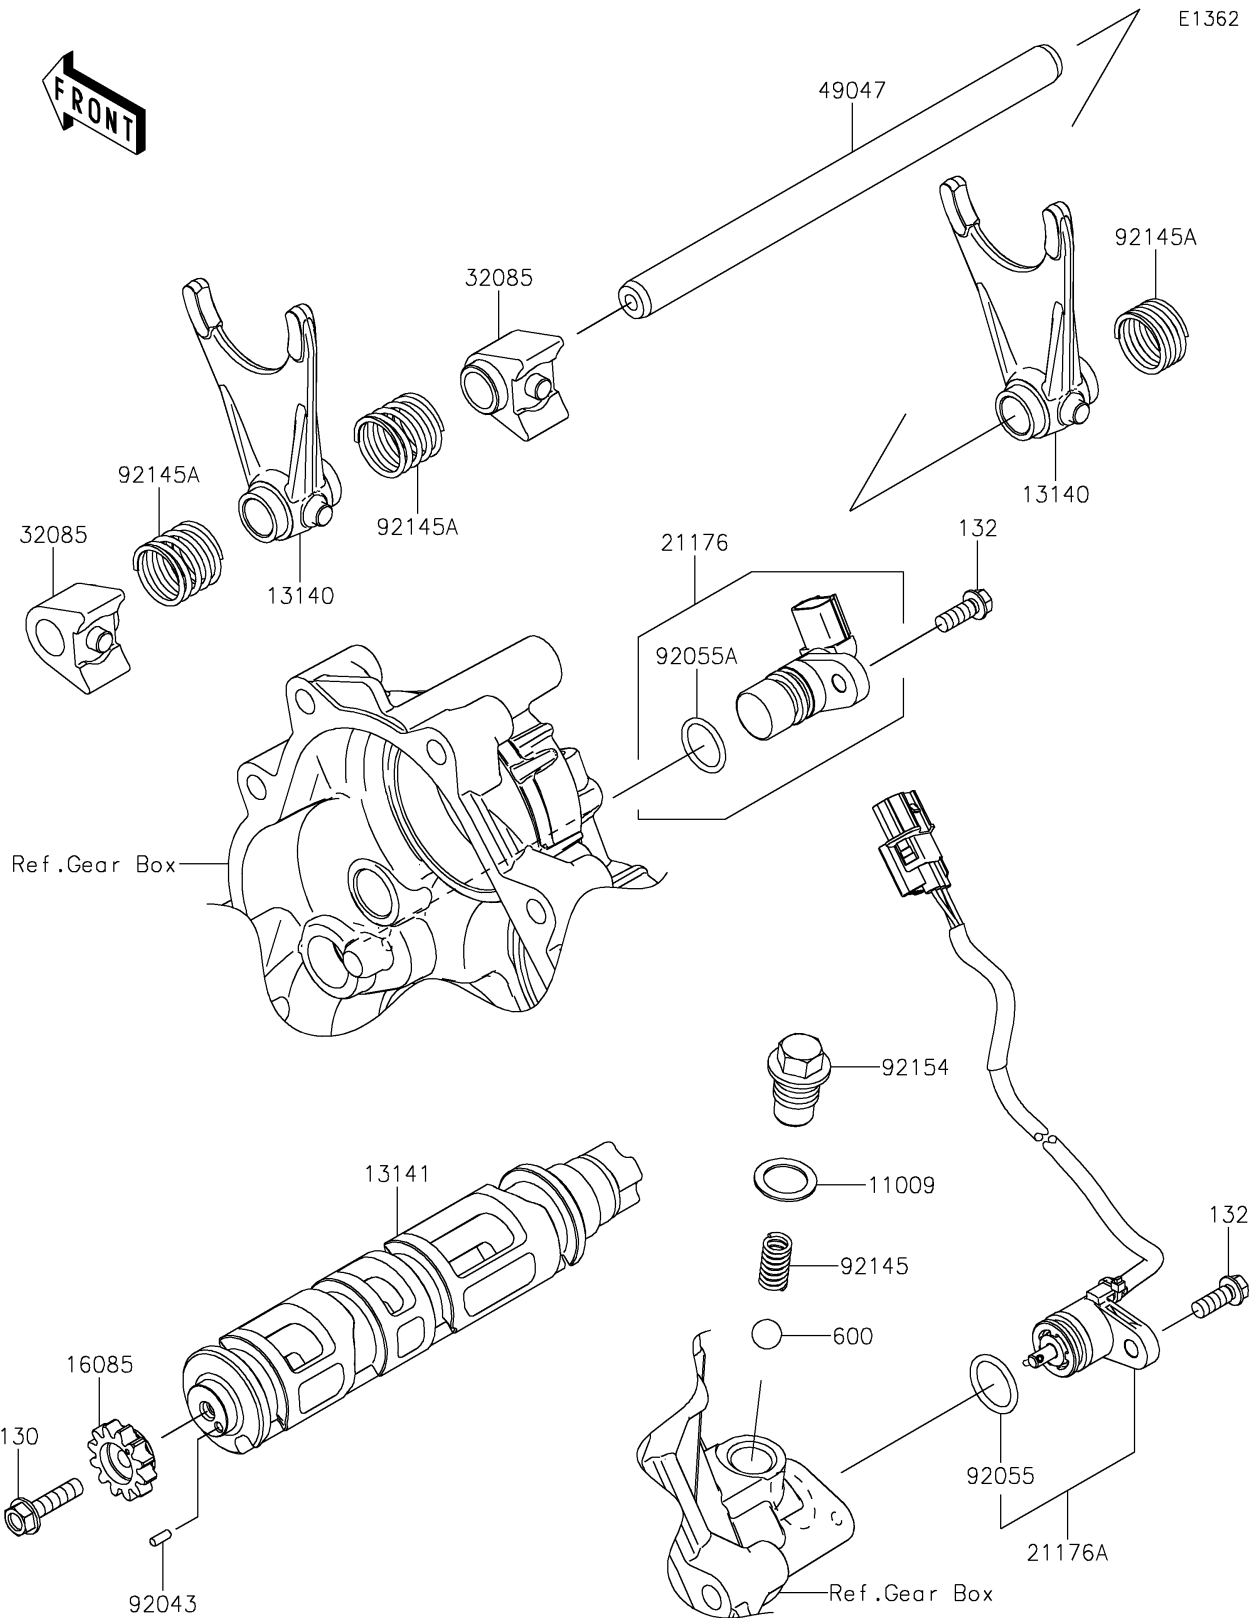

2023 TERYX® KRX4™ 1000 eS SPECIAL EDITION

Kawasaki
Let the Good Times Roll®

PARTS DIAGRAM

Gear Change Drum/Shift Fork(s)

2023 TERYX® KRX4™ 1000 eS SPECIAL EDITION

PARTS LIST

Gear Change Drum/Shift Fork(s)

ITEM NAME

PART NUMBER

QUANTITY
