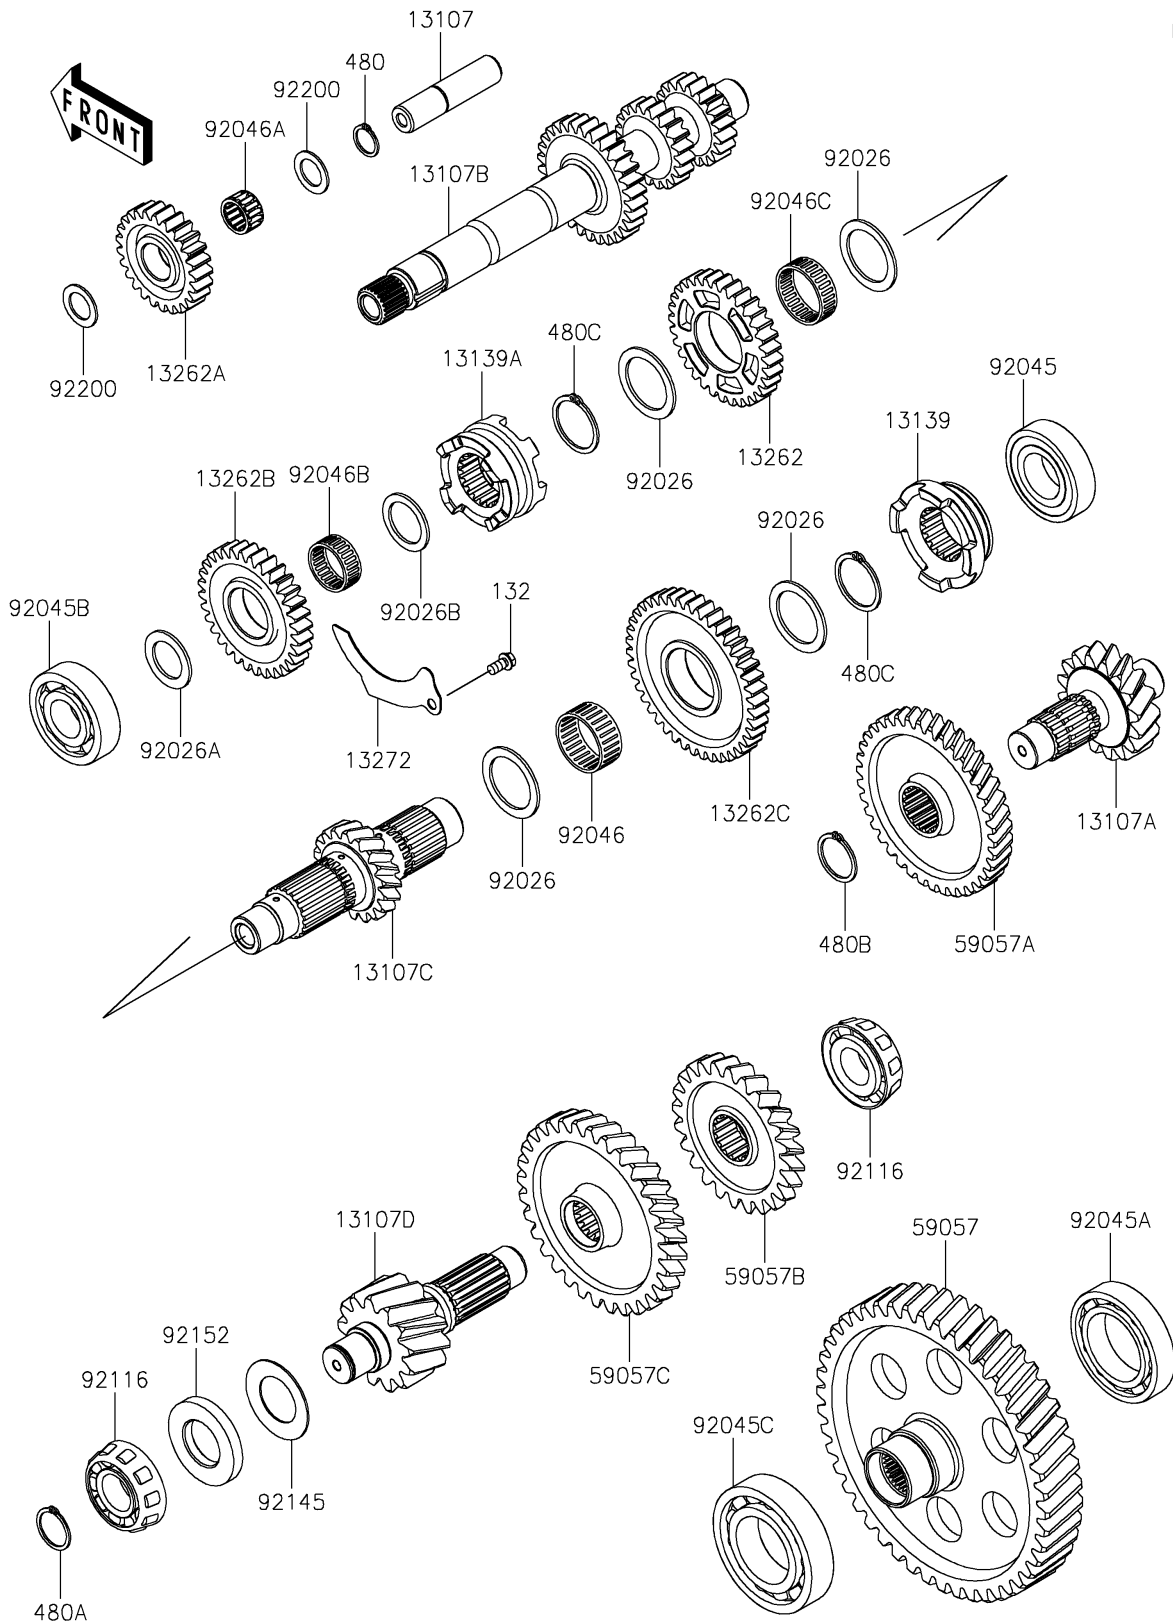

2023 TERYX® KRX4™ 1000 eS SPECIAL EDITION

PARTS DIAGRAM

Transmission

E1361

2023 TERYX® KRX4™ 1000 eS SPECIAL EDITION

PARTS LIST

Transmission

ITEM NAME	PART NUMBER	QUANTITY
-----------	-------------	----------
