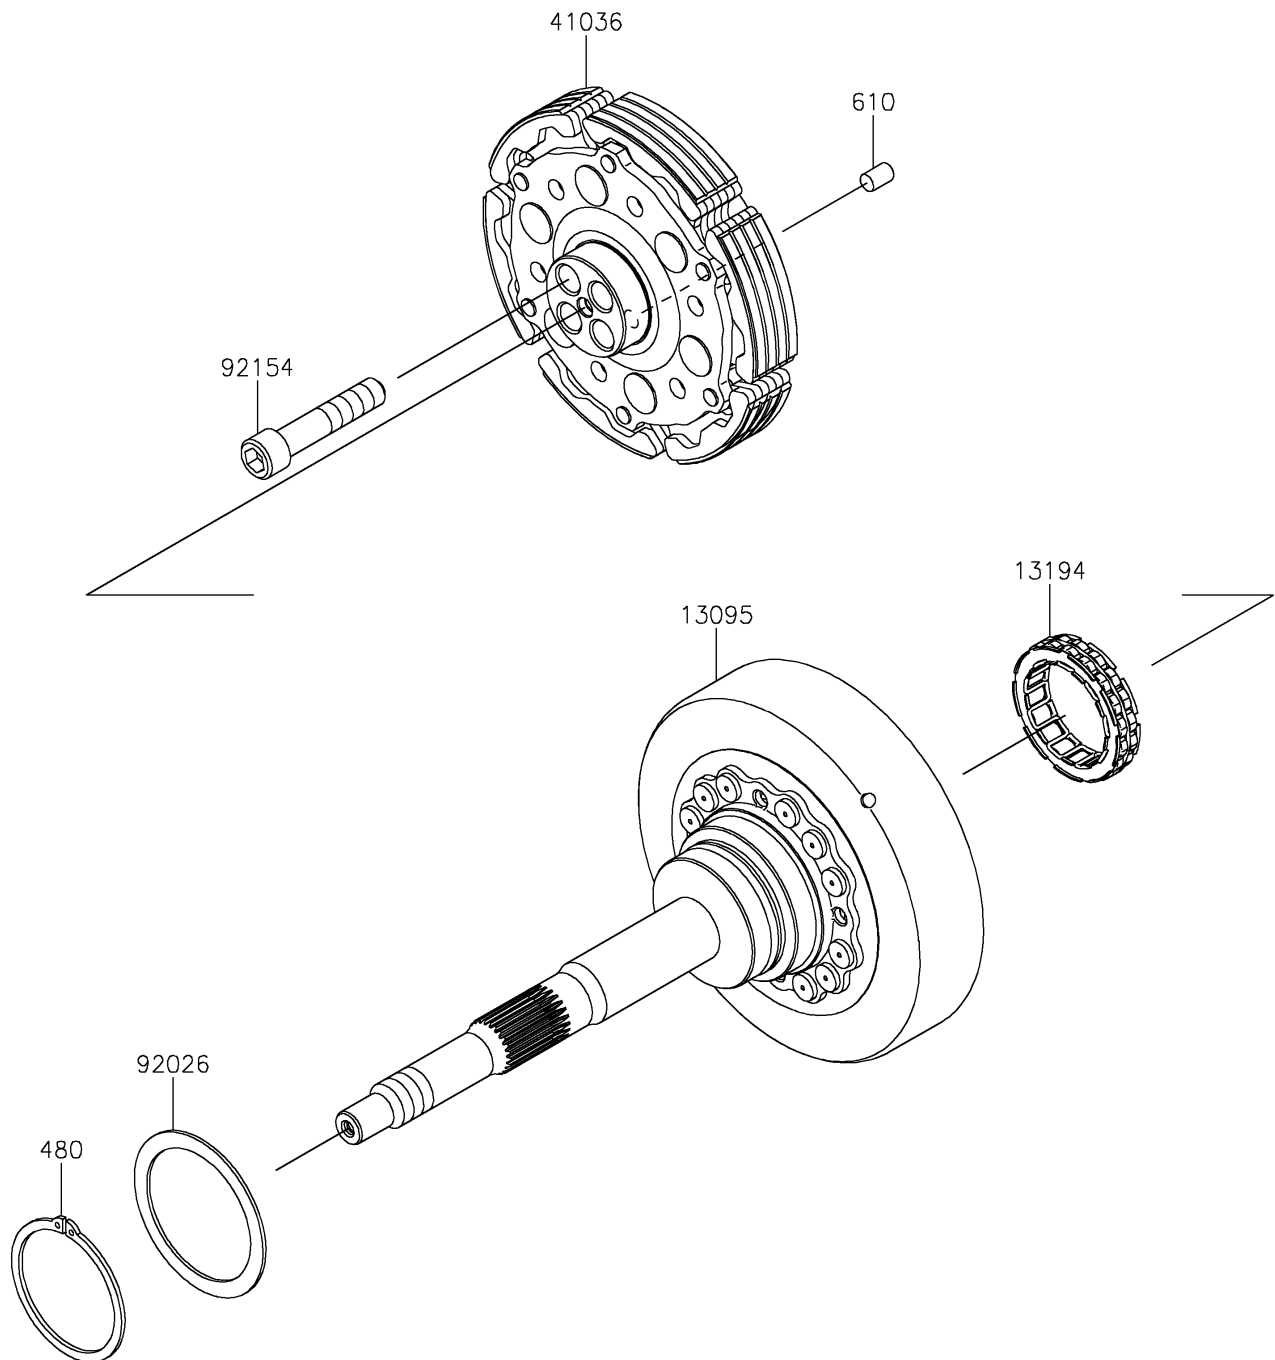

2023 TERYX[®] KRX4[™] 1000 eS SPECIAL EDITION

Kawasaki
Let the Good Times Roll[®]

PARTS DIAGRAM

Clutch

E1350

2023 TERYX® KRX4™ 1000 eS SPECIAL EDITION

PARTS LIST

Clutch

ITEM NAME	PART NUMBER	QUANTITY
-----------	-------------	----------
