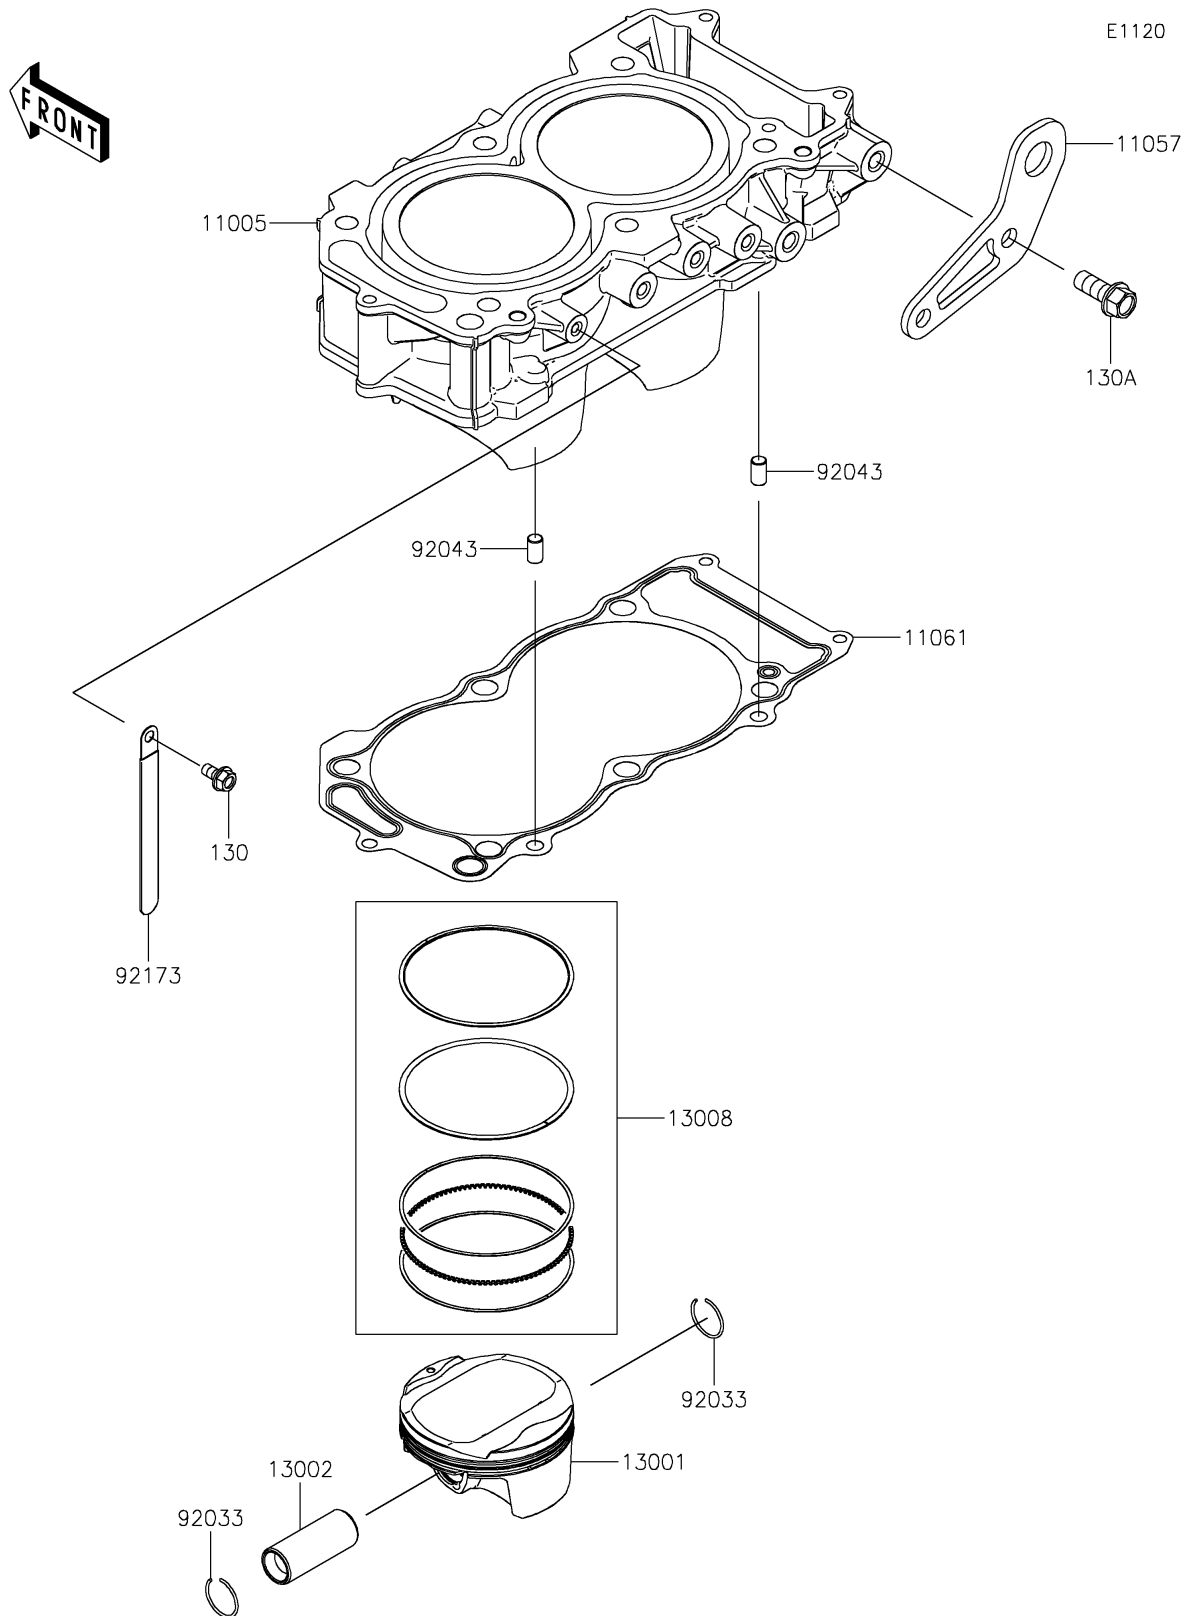

## PARTS DIAGRAM Cylinder/Piston(s)

## PARTS LIST

### Cylinder/Piston(s)

ITEM NAME	PART NUMBER	QUANTITY
CYLINDER-ENGINE (Ref # 11005)	11005-0695	1
BRACKET (Ref # 11057)	11057-2438	1
GASKET,CYLINDER BASE (Ref # 11061)	11061-1309	1
PISTON-ENGINE (Ref # 13001)	13001-0824	2
PIN-PISTON (Ref # 13002)	13002-0719	2
RING-SET-PISTON (Ref # 13008)	13008-0581	2
RING-SNAP (Ref # 92033)	92033-1188	4
PIN,8X14 (Ref # 92043)	92043-1567	2
CLAMP (Ref # 92173)	92173-0098	1
BOLT-FLANGED,6X12 (Ref # 130)	130BA0612	1
BOLT-FLANGED,10X25 (Ref # 130A)	130BA1025	2