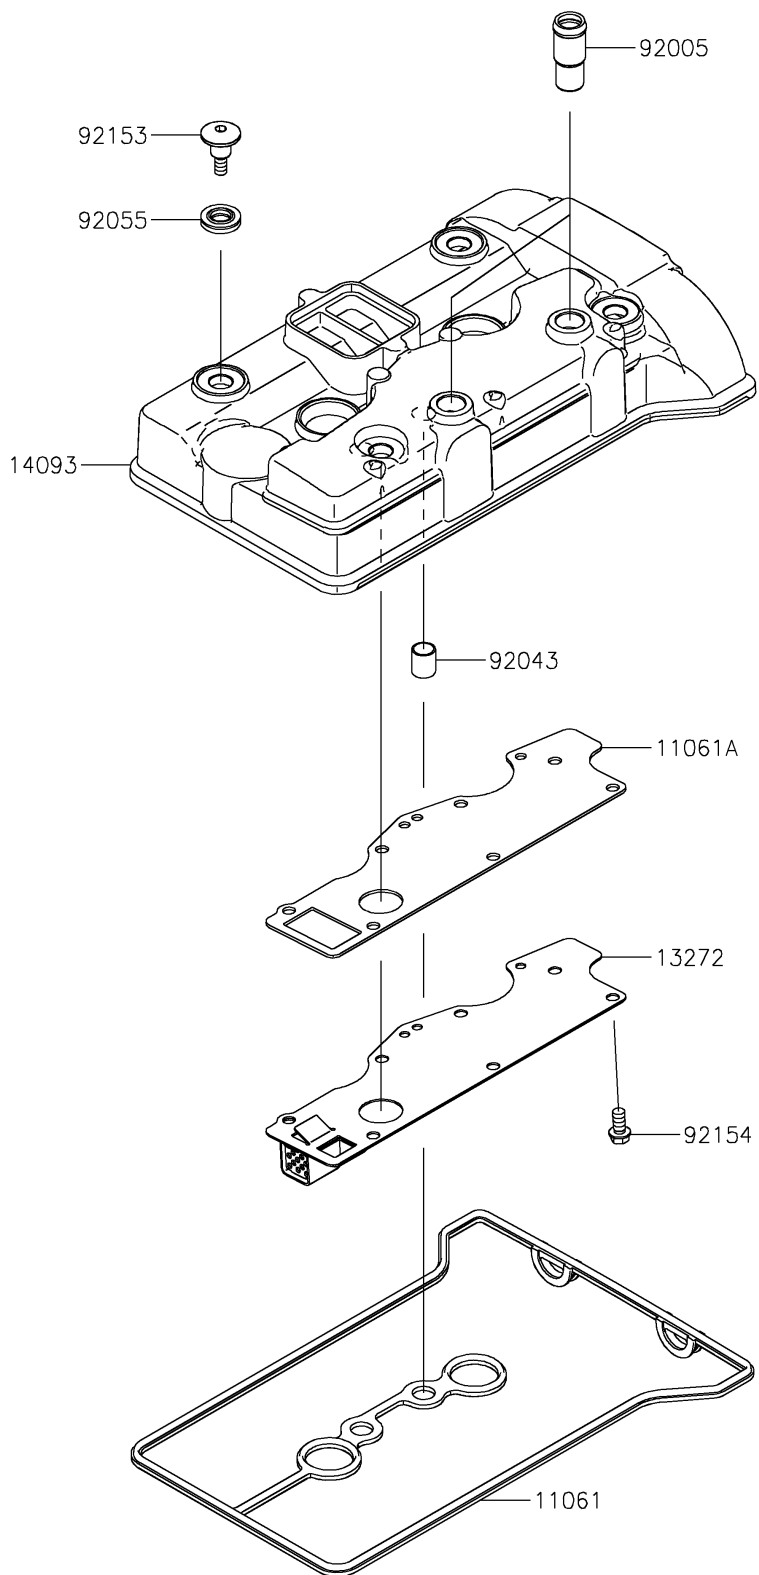

2024 Teryx KRX® 4 1000 eS Special Edition

PARTS DIAGRAM Cylinder Head Cover

E1112

2024 Teryx KRX[®] 4 1000 eS Special Edition

PARTS LIST

Cylinder Head Cover

ITEM NAME	PART NUMBER	QUANTITY
-----------	-------------	----------
