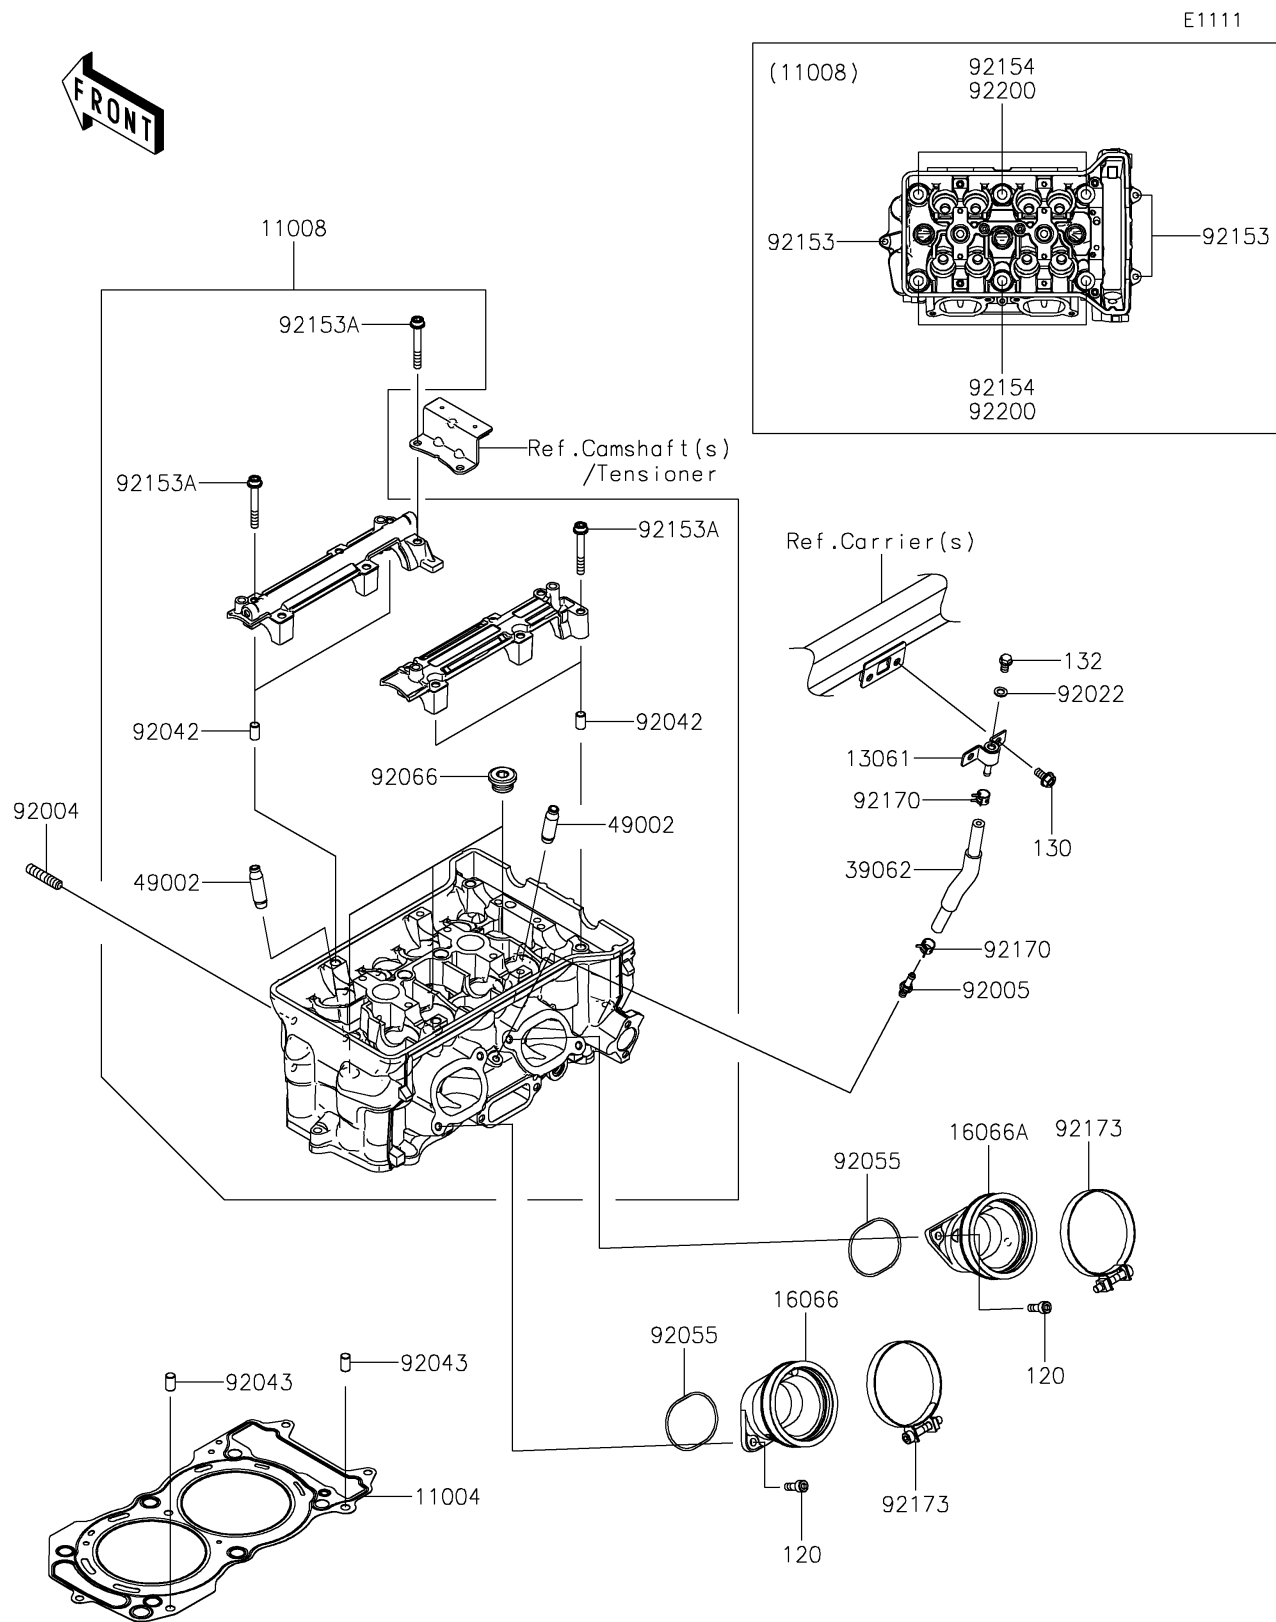

## PARTS DIAGRAM

### Cylinder Head

# 2024 Teryx KRX<sup>®</sup> 4 1000 eS Special Edition

## PARTS LIST Cylinder Head

ITEM NAME	PART NUMBER	QUANTITY
-----------	-------------	----------

---