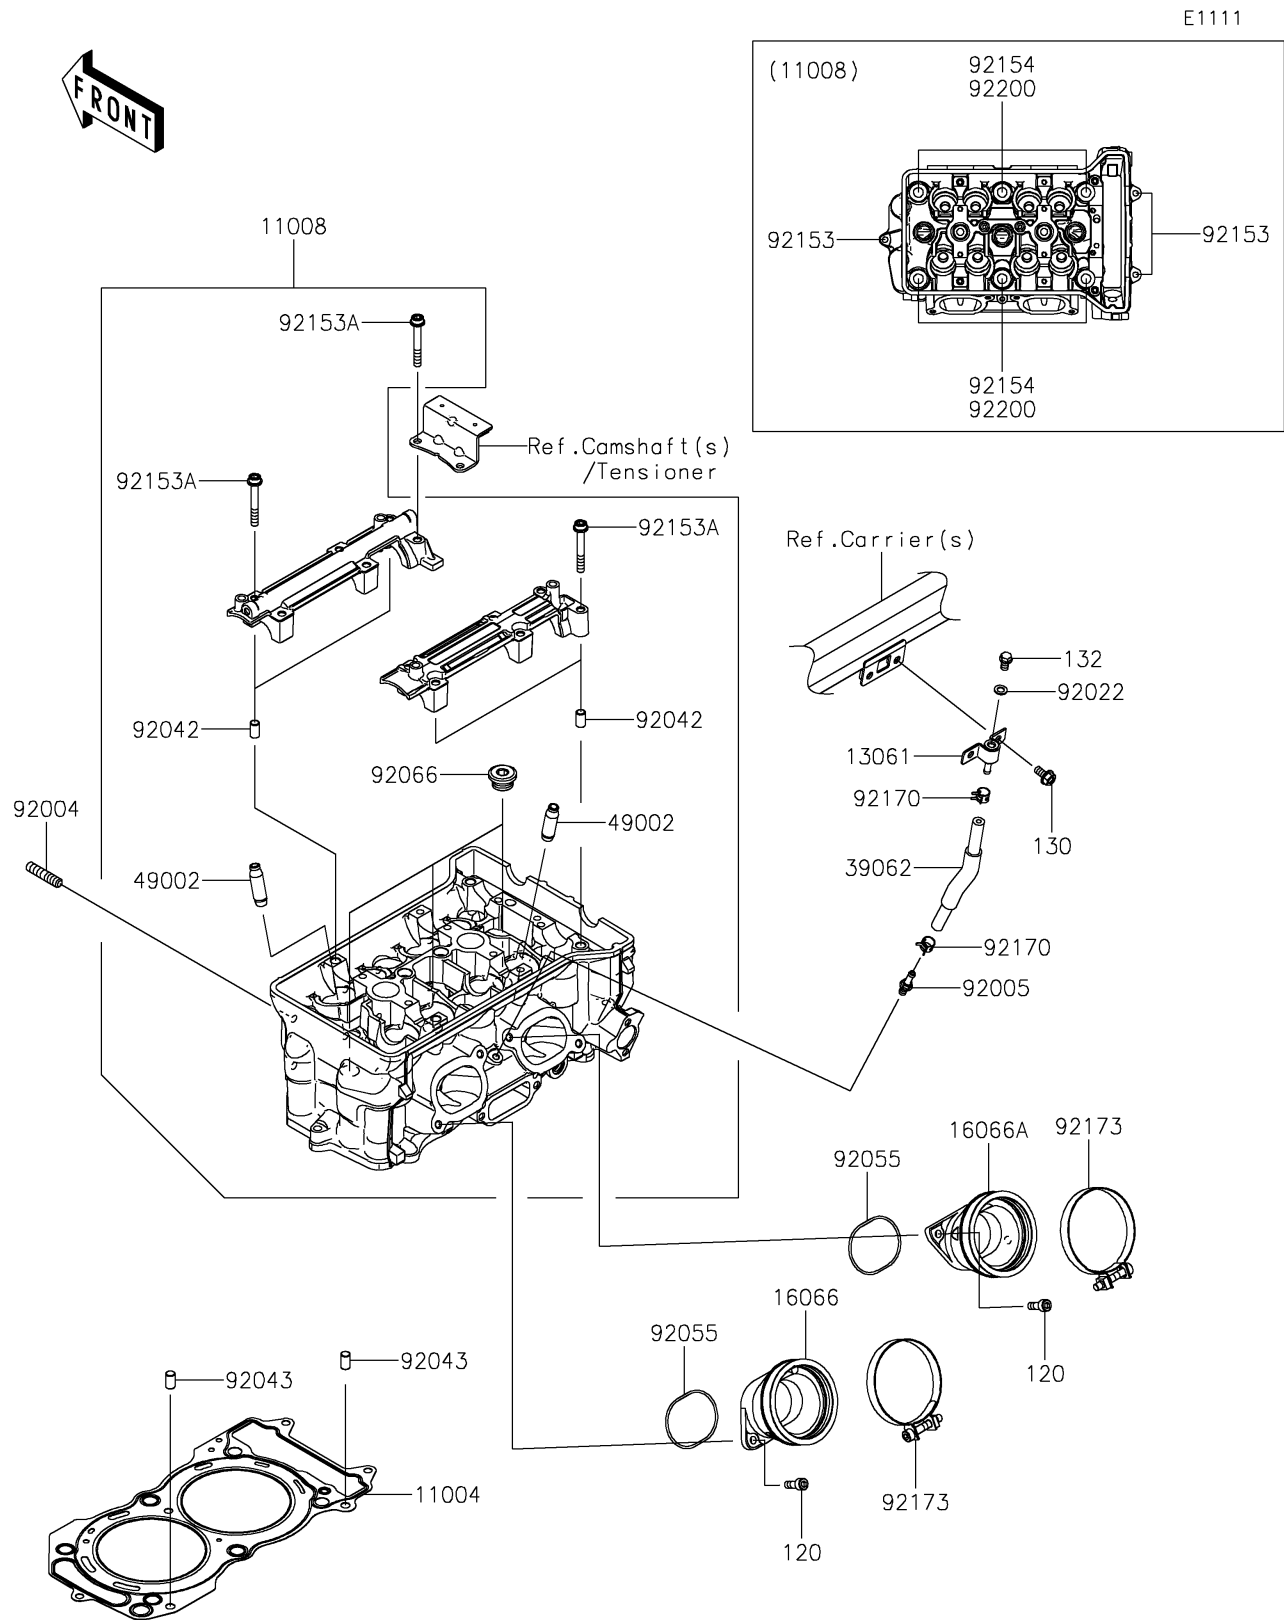

2023 TERYX® KRX4™ 1000 eS SPECIAL EDITION

PARTS DIAGRAM Cylinder Head

2023 TERYX® KRX4™ 1000 eS SPECIAL EDITION

Kawasaki
Let the Good Times Roll®

PARTS LIST

Cylinder Head

ITEM NAME	PART NUMBER	QUANTITY
GASKET-HEAD (Ref # 11004)	11004-0785	1
HEAD-COMP-CYLINDER (Ref # 11008)	11008-1461	1
BOSS (Ref # 13061)	13061-0977	1
HOLDER-THROTTLE BODY,#1 (Ref # 16066)	16066-0015	1
HOLDER-THROTTLE BODY,#2 (Ref # 16066A)	16066-0016	1
HOSE-COOLING,CYL.HEAD-AIR VENT (Ref # 39062)	39062-0862	1
GUIDE-VALVE (Ref # 49002)	49002-0709	8
STUD,8X22 (Ref # 92004)	92004-1217	8
FITTING (Ref # 92005)	92005-0826	1
WASHER,6.2X11X1 (Ref # 92022)	92022-304	1
PIN,DOWEL,6.3X8X14 (Ref # 92042)	92042-007	4
PIN,8X14 (Ref # 92043)	92043-1567	2
RING-O,49.7X1.9 (Ref # 92055)	92055-0930	2
PLUG,18X10 (Ref # 92066)	92066-0832	3
BOLT,6X95 (Ref # 92153)	92153-0320	3
BOLT,SOCKET,6X45 (Ref # 92153A)	92153-0656	12
BOLT,11X157 (Ref # 92154)	92154-3931	6
CLAMP (Ref # 92170)	92170-1493	2
CLAMP,72MM (Ref # 92173)	92173-2025	2
WASHER,11.5X20.5X3.2 (Ref # 92200)	92200-0727	6
BOLT-SOCKET,6X18 (Ref # 120)	120CA0618	4
BOLT-FLANGED,6X12 (Ref # 130)	130BA0612	2
BOLT-FLANGED-SMALL,6X10 (Ref # 132)	132BA0610	1