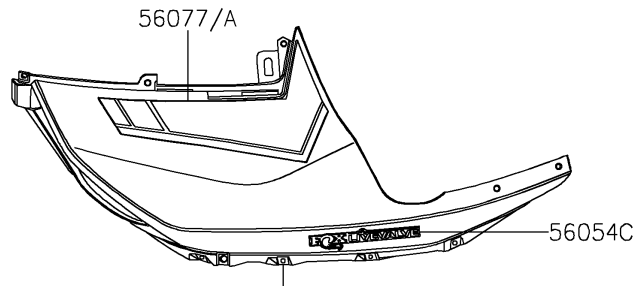

2024 Teryx KRX[®] 4 1000 eS

PARTS DIAGRAM

Decals(ARFNN/ARFNL)

F2861A

Ref. Front Fender(s)

Ref. Front Fender(s)

Ref. Door (Front)

Ref. Door (Rear)

Ref. Rear Fender(s)

2024 Teryx KRX[®] 4 1000 eS

PARTS LIST

Decals(ARFNN/ARFNL)

ITEM NAME

PART NUMBER

QUANTITY
