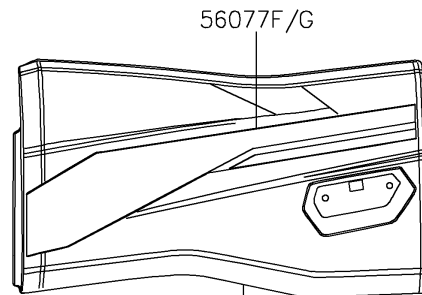

2024 Teryx KRX[®] 4 1000 eS

PARTS DIAGRAM

Decals(ARFNN/ARFNL)

F2861A

Ref. Front Fender(s)

Ref. Front Fender(s)

Ref. Door (Front)

Ref. Door (Rear)