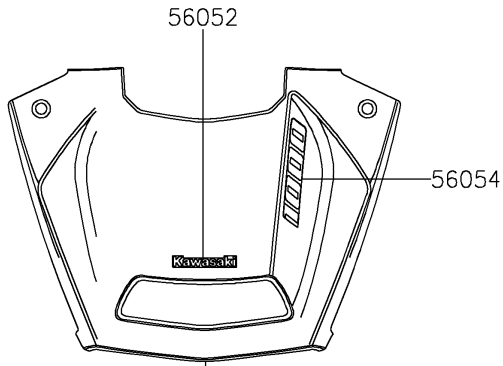

2024 Teryx KRX[®] 4 1000 eS

PARTS DIAGRAM

Decals(ARFNN/ARFNL)

F2861A

Ref. Front Fender(s)

Ref. Front Fender(s)

Ref. Door (Front)

Ref. Door (Rear)

Ref. Rear Fender(s)

2024 Teryx KRX[®] 4 1000 eS

PARTS LIST

Decals(ARFNN/ARFNL)

ITEM NAME

PART NUMBER

QUANTITY
