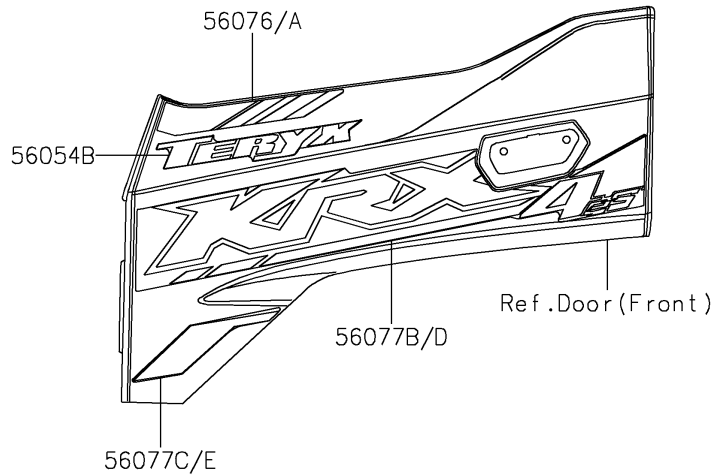

2024 Teryx KRX[®] 4 1000 eS

PARTS DIAGRAM

Decals(ARFNN/ARFNL)

F2861A

Ref. Front Fender(s)

Ref. Front Fender(s)

Ref. Door (Front)

Ref. Door (Rear)

Ref. Rear Fender(s)

2024 Teryx KRX[®] 4 1000 eS

PARTS LIST

Decals(ARFNN/ARFNL)

ITEM NAME

PART NUMBER

QUANTITY
