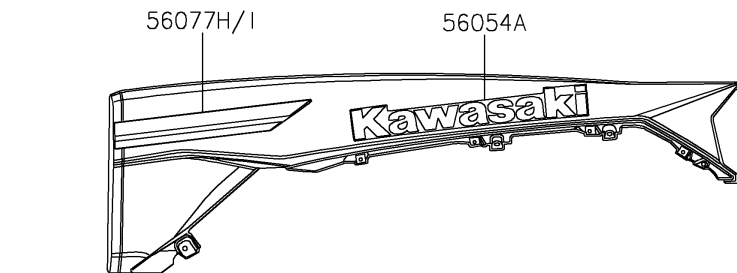

2024 Teryx KRX[®] 4 1000 eS

PARTS DIAGRAM

Decals(ARFNN/ARFNL)

F2861A

Ref. Front Fender(s)

Ref. Front Fender(s)

Ref. Door (Front)

Ref. Door (Rear)

Ref. Rear Fender(s)

2024 Teryx KRX[®] 4 1000 eS

PARTS LIST

Decals(ARFNN/ARFNL)

ITEM NAME

PART NUMBER

QUANTITY
