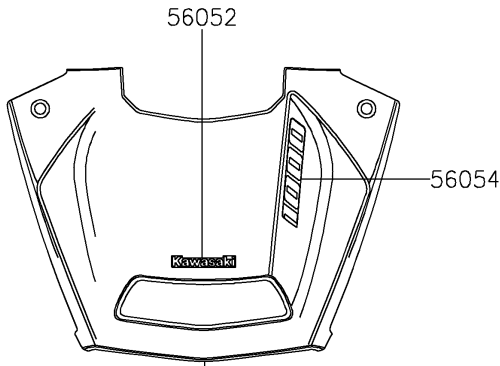

2024 Teryx KRX[®] 4 1000 eS

PARTS DIAGRAM

Decals(APFNN/APFNL)

F2861

2024 Teryx KRX[®] 4 1000 eS

PARTS LIST

Decals(APFNN/APFNL)

ITEM NAME

PART NUMBER

QUANTITY
