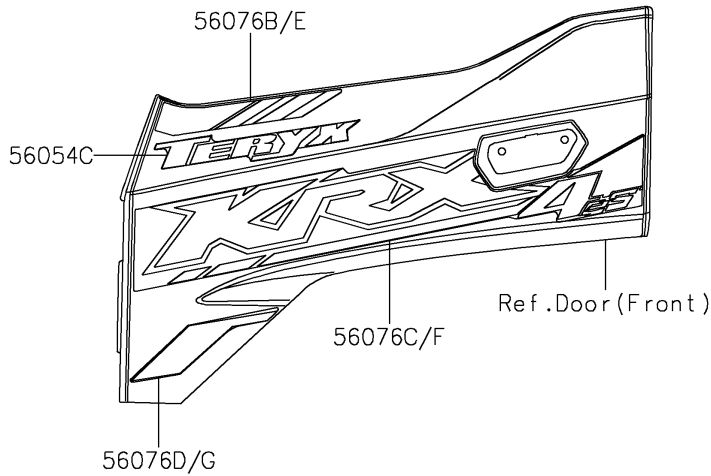

2024 Teryx KRX[®] 4 1000 eS

PARTS DIAGRAM

Decals(APFNN/APFNL)

F2861

2024 Teryx KRX[®] 4 1000 eS

PARTS LIST

Decals(APFNN/APFNL)

ITEM NAME

PART NUMBER

QUANTITY
