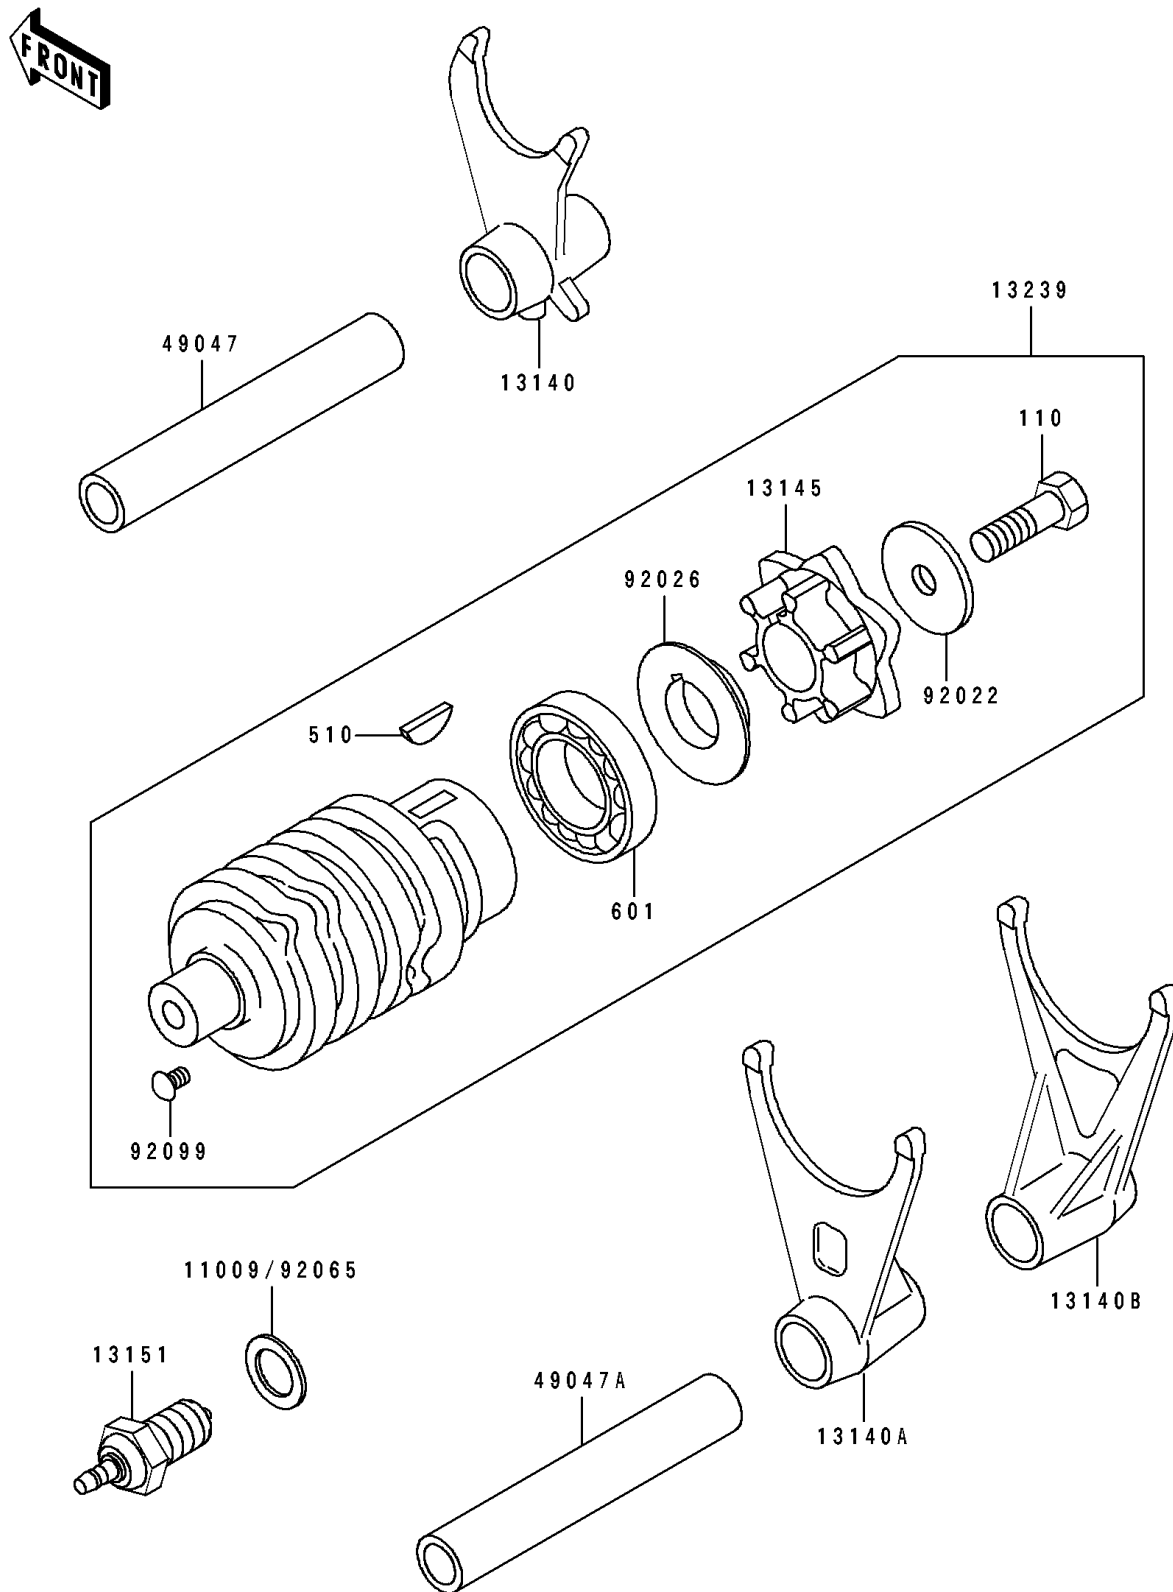

## PARTS DIAGRAM

### Change Drum/Shift Fork

E1362

## PARTS LIST

### Change Drum/Shift Fork

**ITEM NAME**

**PART NUMBER**

**QUANTITY**

---