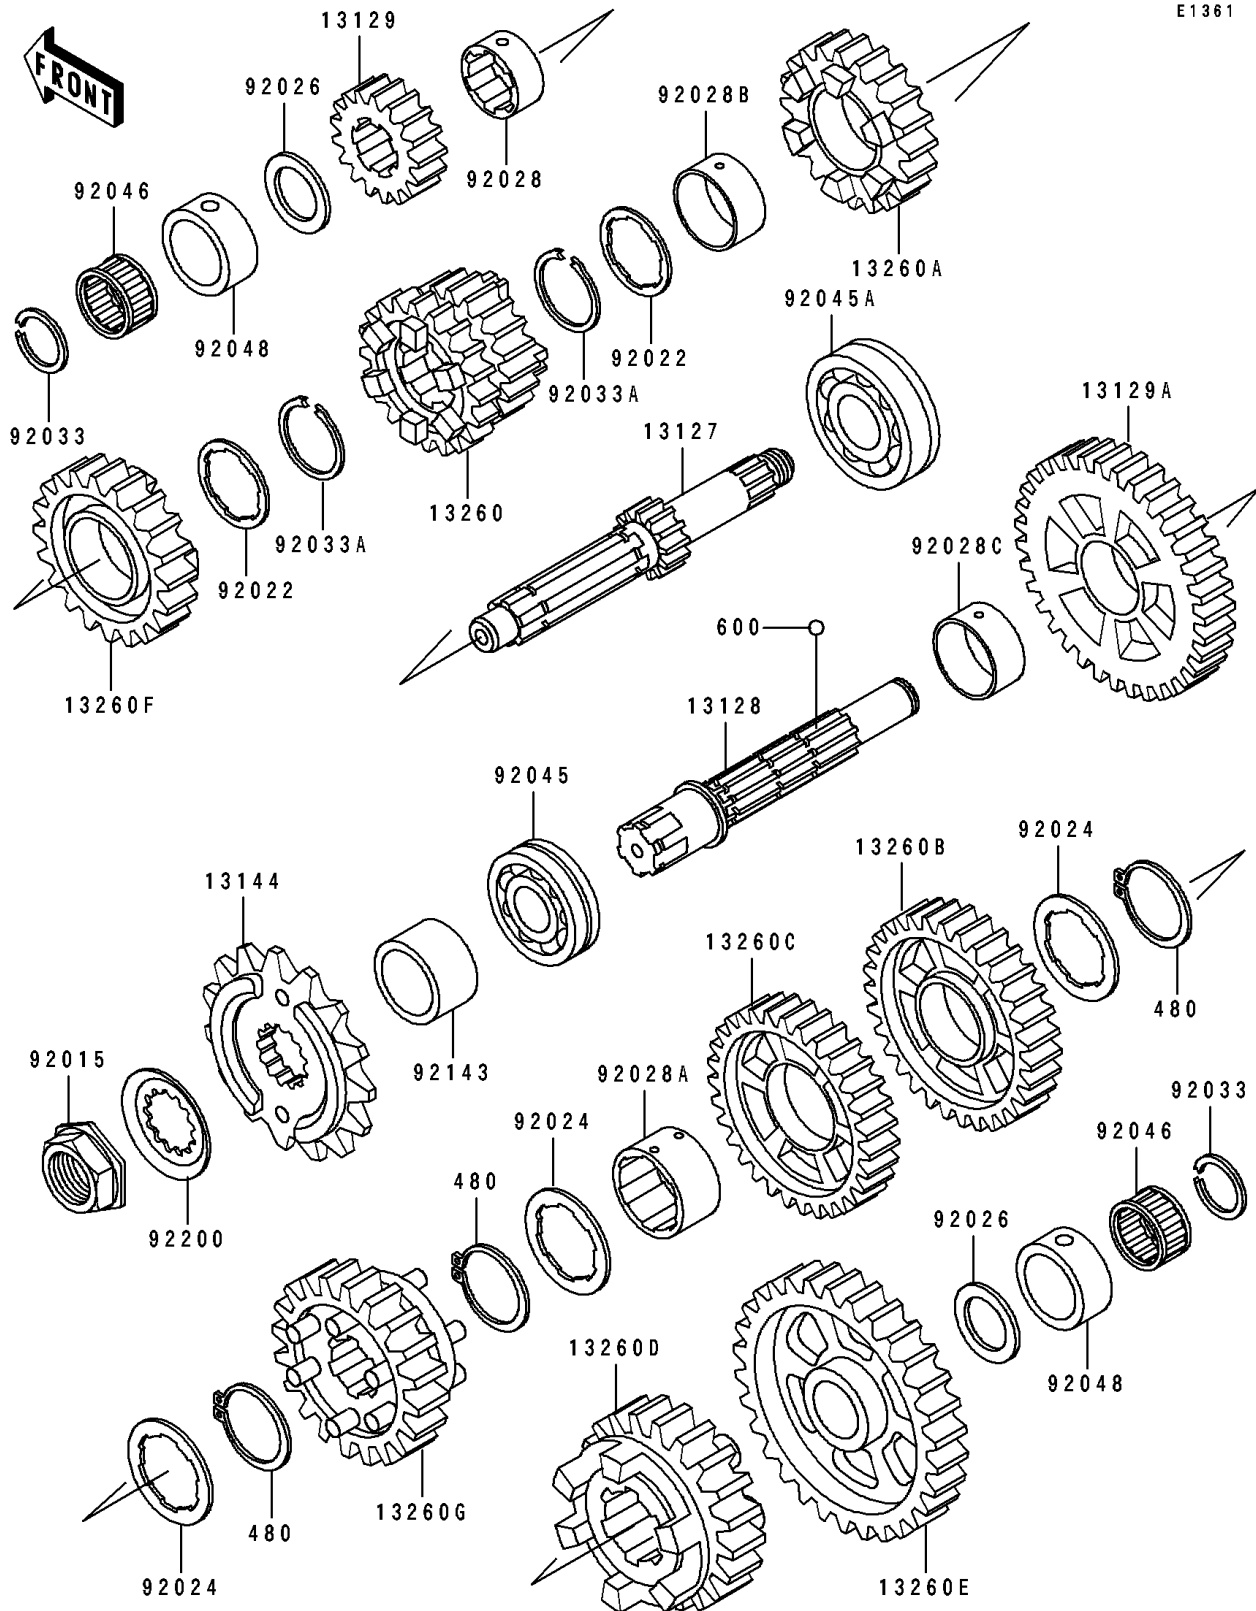

1993 Ninja® ZX™-6

PARTS DIAGRAM

Transmission

1993 Ninja[®] ZX[™]-6

PARTS LIST

Transmission

ITEM NAME

PART NUMBER

QUANTITY
