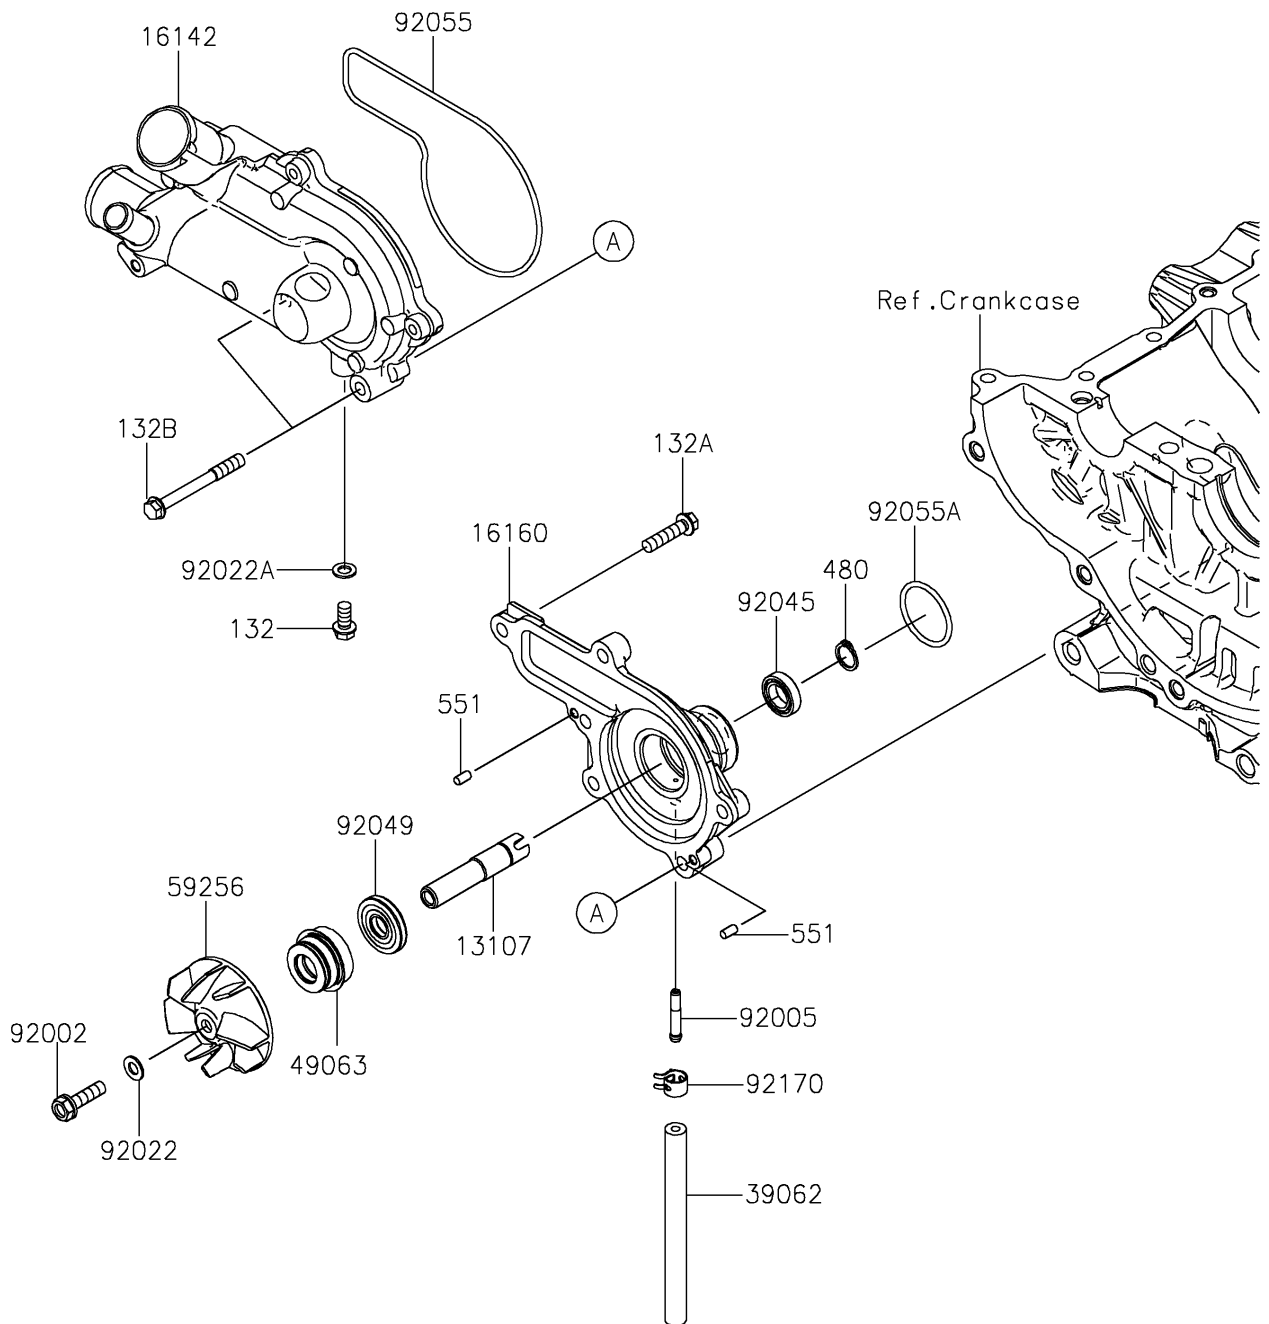

2024 Teryx KRX[®] 4 1000 eS

PARTS DIAGRAM

Water Pump

E3031

2024 Teryx KRX[®] 4 1000 eS

PARTS LIST

Water Pump

ITEM NAME

PART NUMBER

QUANTITY
