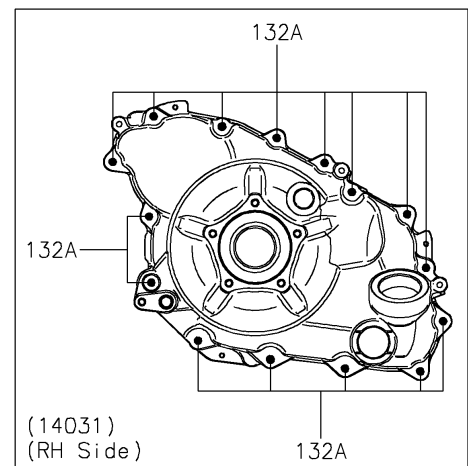

2024 Teryx KRX[®] 4 1000 eS

PARTS DIAGRAM

Engine Cover(s)

E1431

2024 Teryx KRX[®] 4 1000 eS

PARTS LIST

Engine Cover(s)

ITEM NAME

PART NUMBER

QUANTITY
