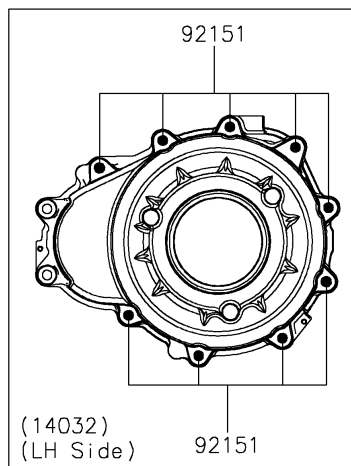

2024 Teryx KRX[®] 4 1000 eS

PARTS DIAGRAM

Engine Cover(s)

E1431

2024 Teryx KRX[®] 4 1000 eS

PARTS LIST

Engine Cover(s)

ITEM NAME

PART NUMBER

QUANTITY
