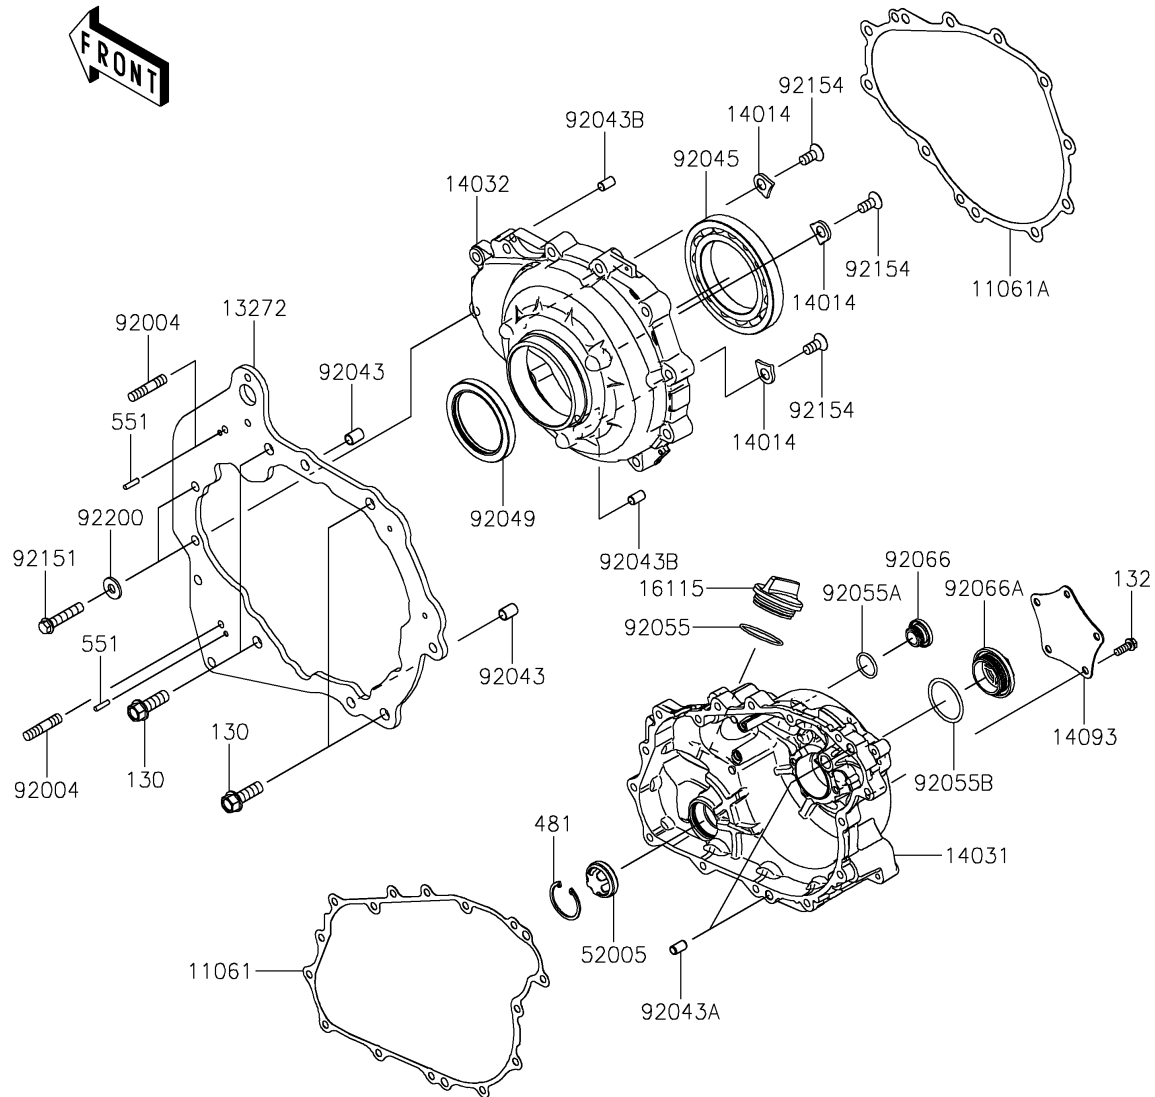

2024 Teryx KRX[®] 4 1000 eS

PARTS DIAGRAM

Engine Cover(s)

E1431

2024 Teryx KRX[®] 4 1000 eS

PARTS LIST

Engine Cover(s)

ITEM NAME

PART NUMBER

QUANTITY
