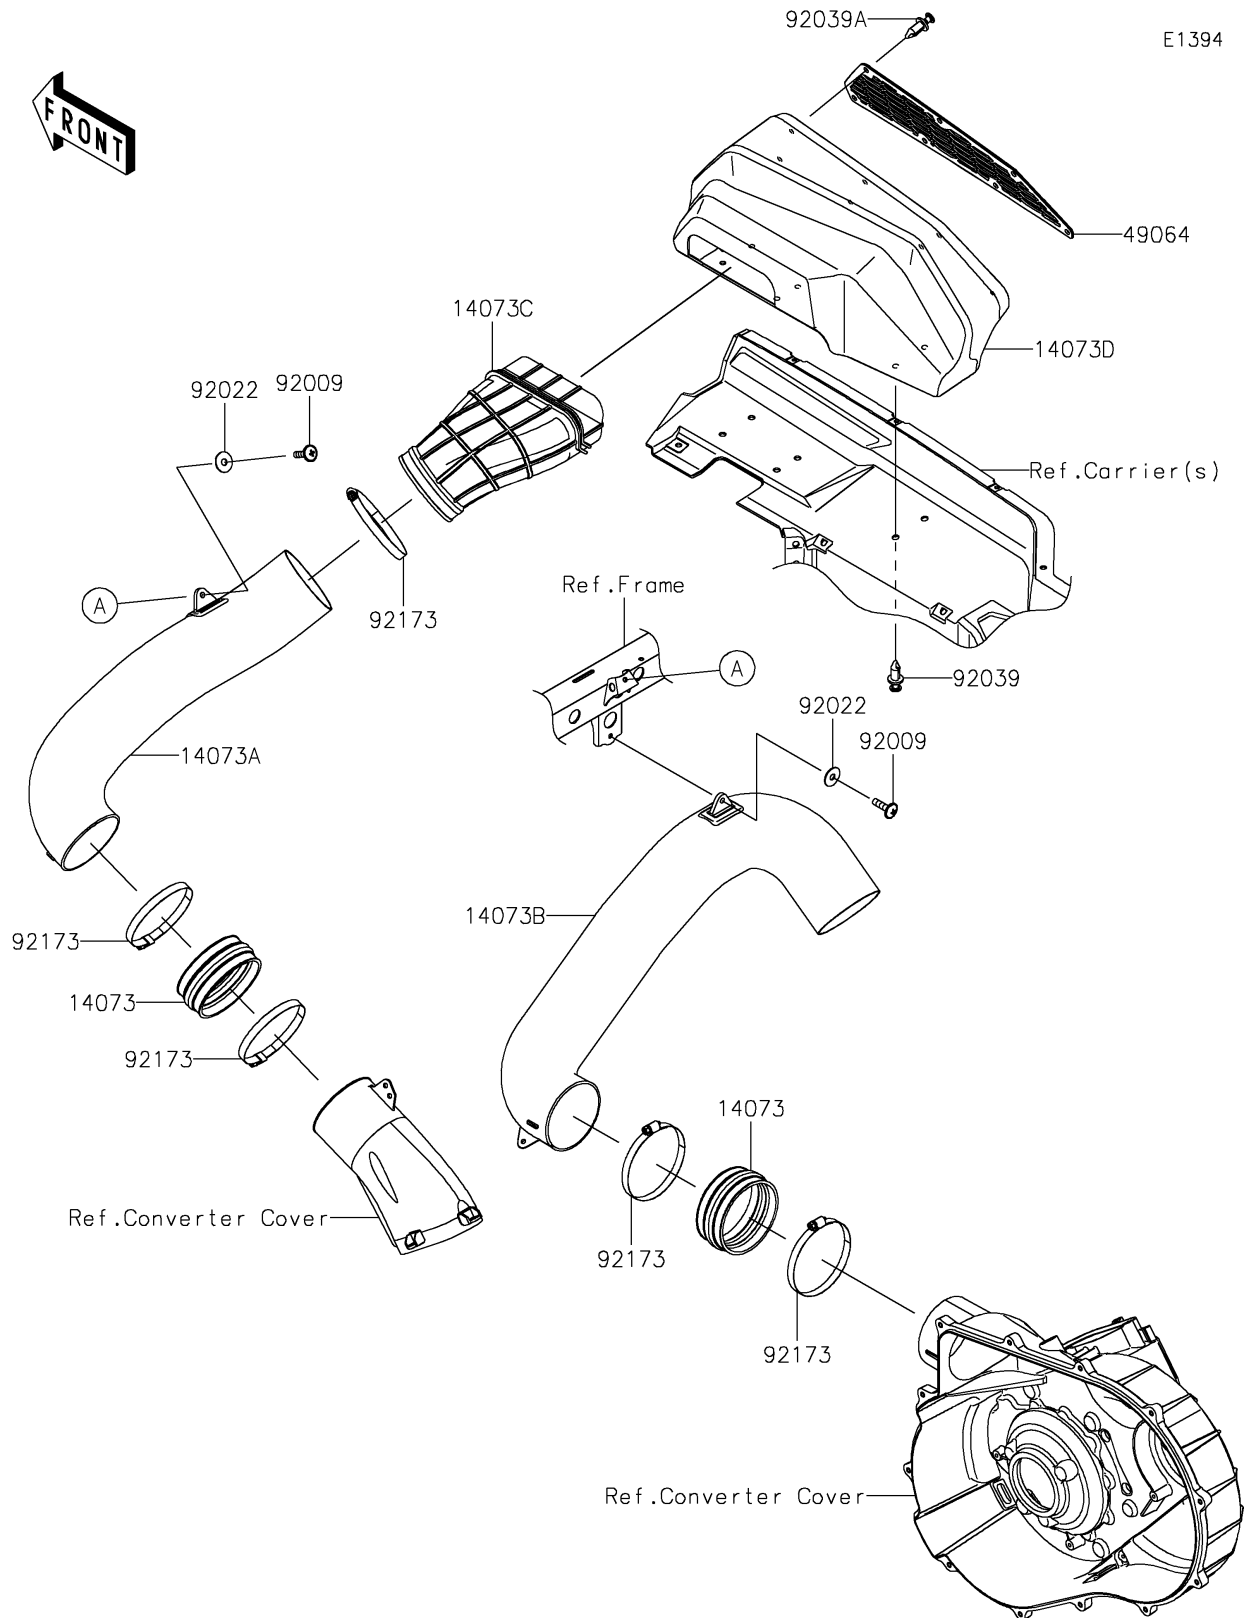

2024 Teryx KRX® 4 1000 eS

PARTS DIAGRAM

Air Cleaner-Belt Converter

2024 Teryx KRX[®] 4 1000 eS

PARTS LIST

Air Cleaner-Belt Converter

ITEM NAME

PART NUMBER

QUANTITY
