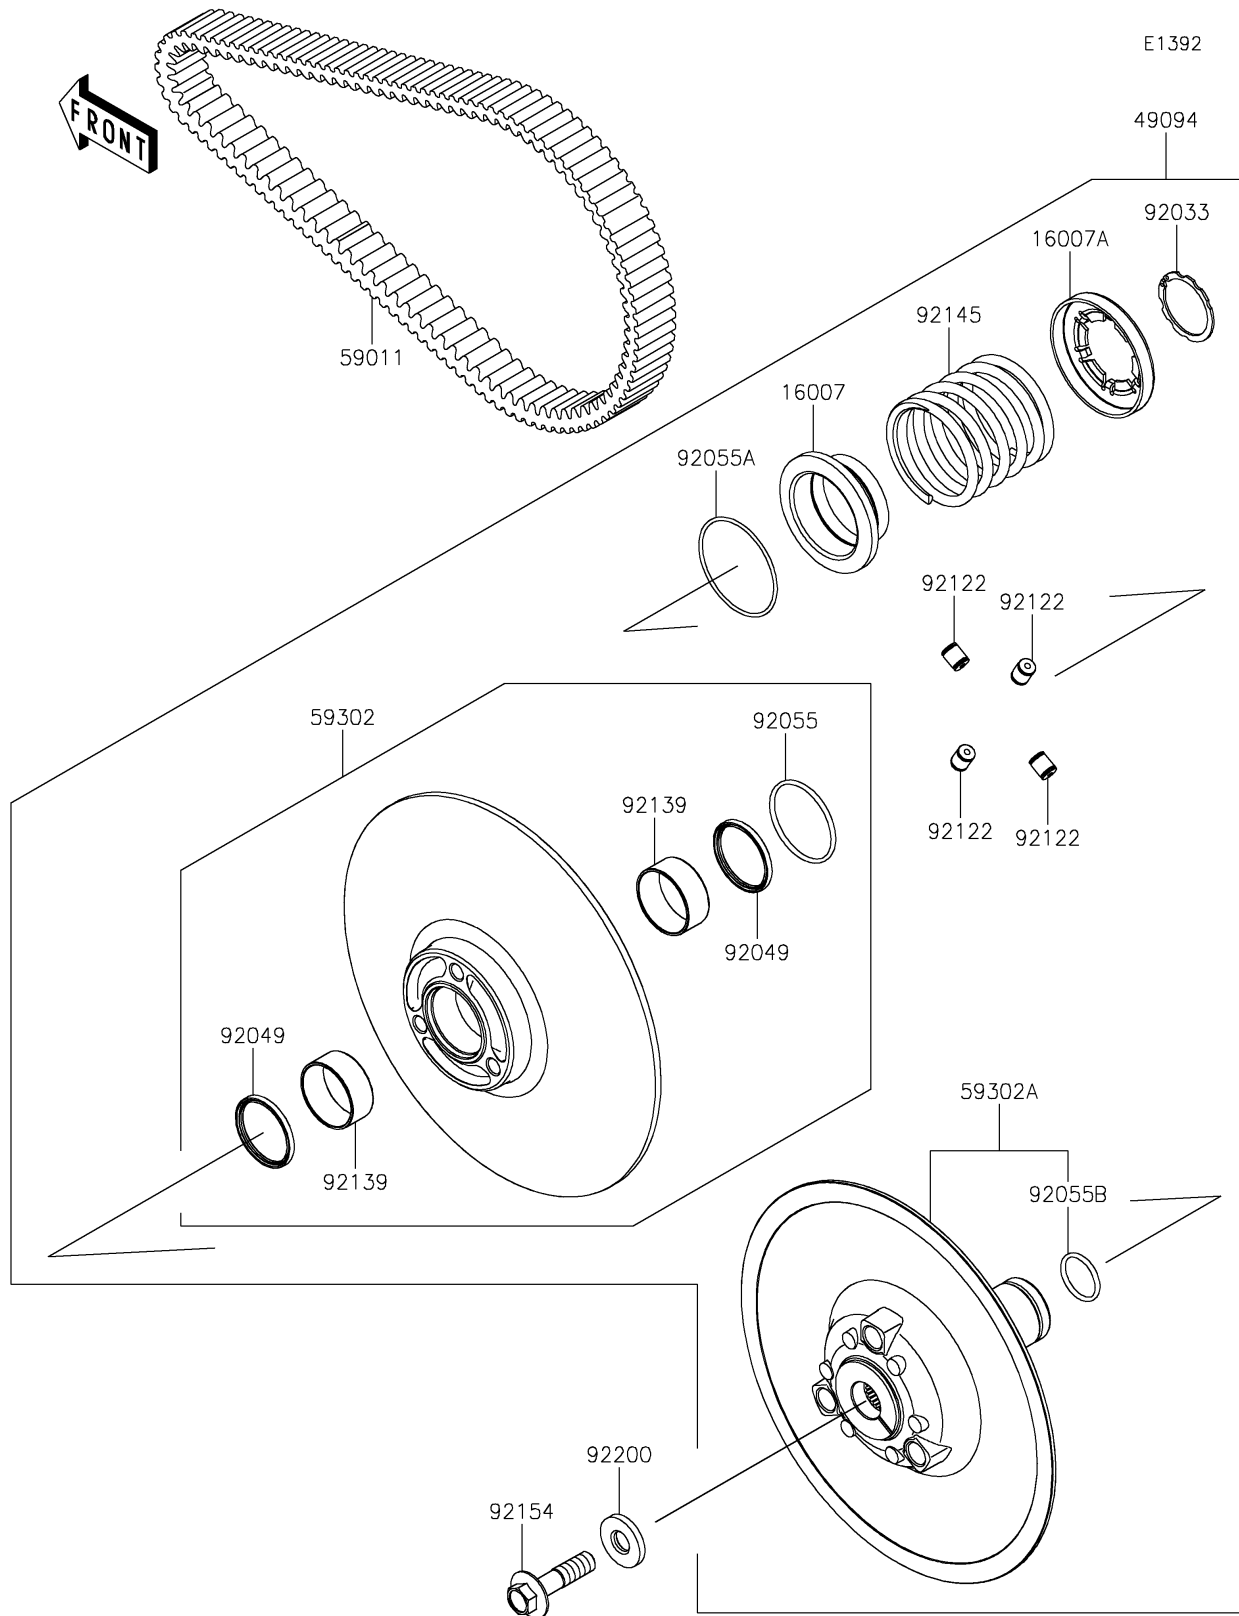

2024 Teryx KRX[®] 4 1000 eS

PARTS DIAGRAM

Driven Converter/Drive Belt

2024 Teryx KRX[®] 4 1000 eS

PARTS LIST

Driven Converter/Drive Belt

ITEM NAME

PART NUMBER

QUANTITY
