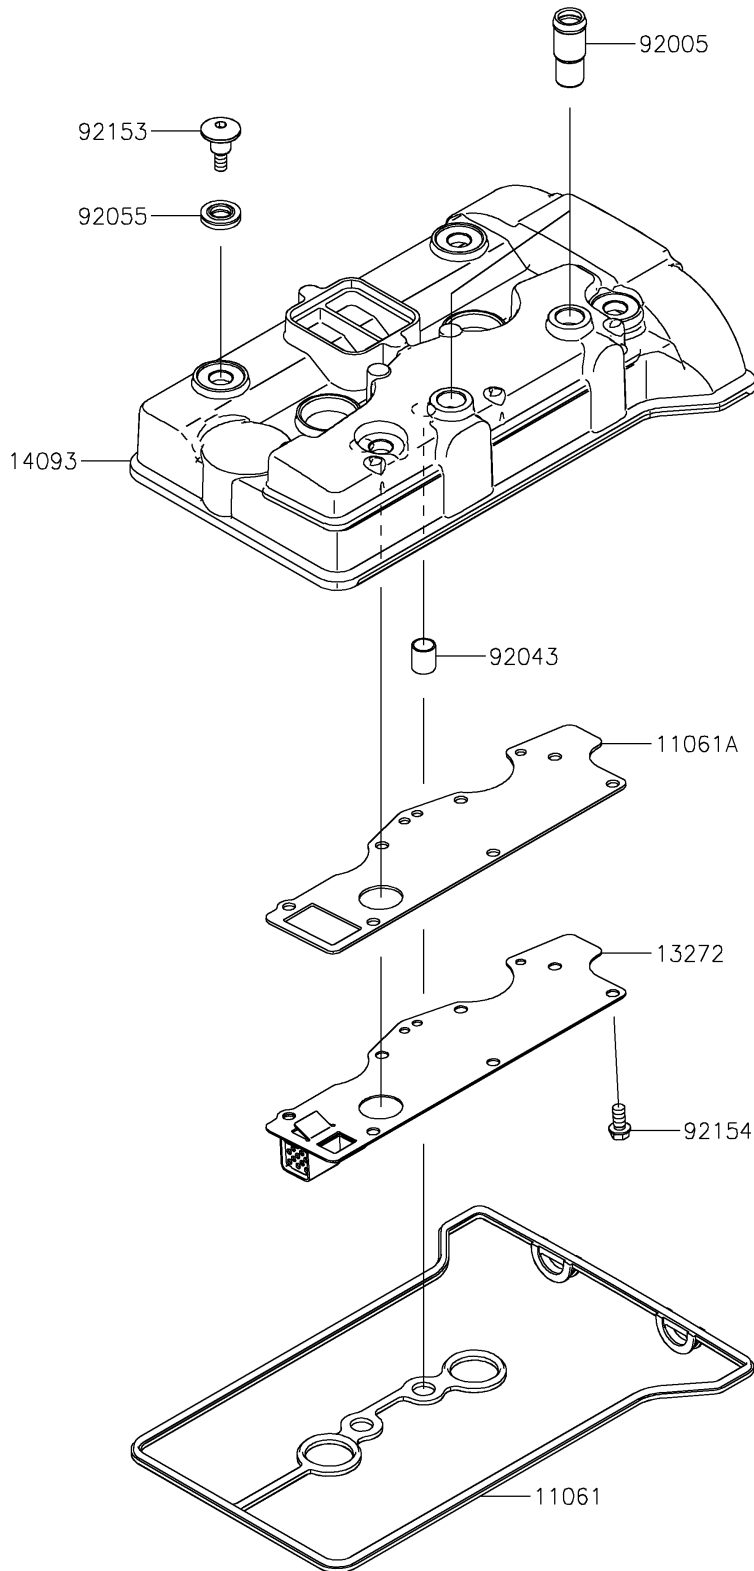

2024 Teryx KRX[®] 4 1000 eS

PARTS DIAGRAM

Cylinder Head Cover

E1112

2024 Teryx KRX[®] 4 1000 eS

PARTS LIST

Cylinder Head Cover

ITEM NAME

PART NUMBER

QUANTITY
