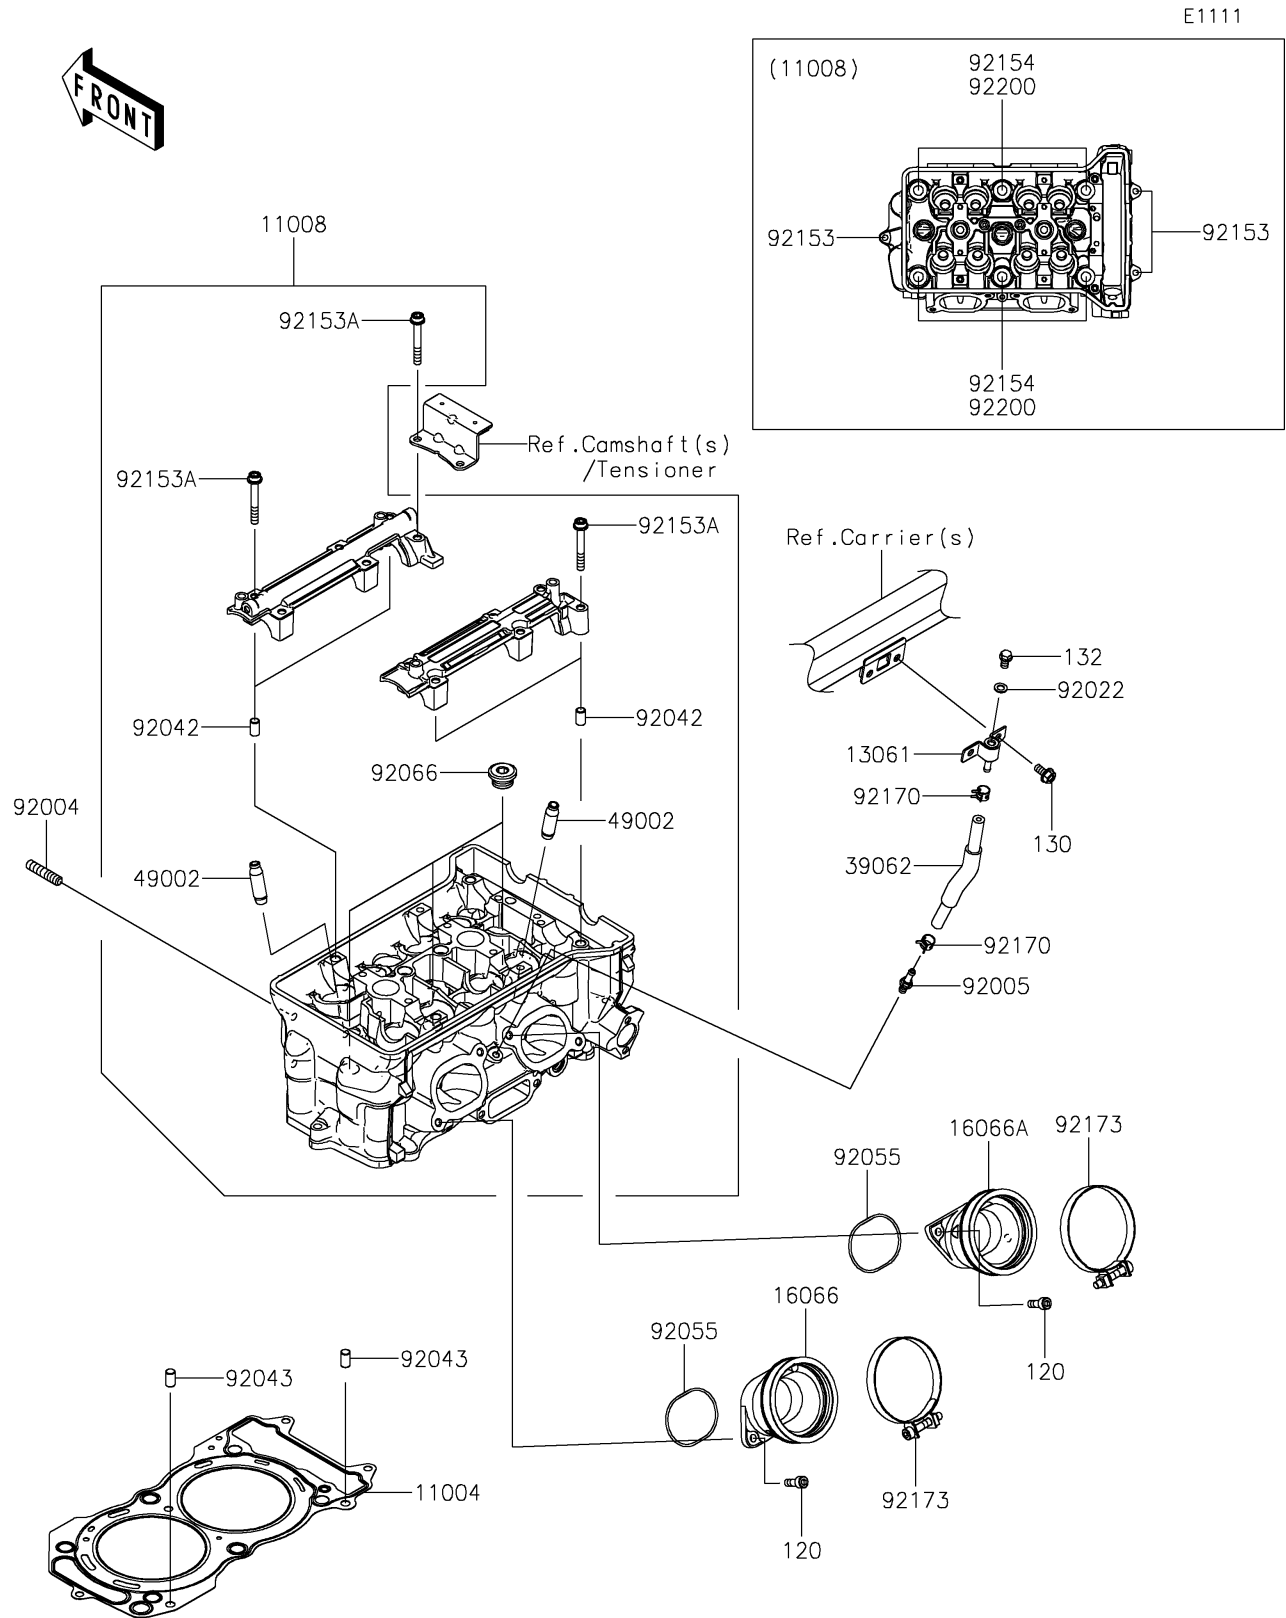

2024 Teryx KRX[®] 4 1000 eS

PARTS DIAGRAM

Cylinder Head

2024 Teryx KRX[®] 4 1000 eS

PARTS LIST

Cylinder Head

ITEM NAME

PART NUMBER

QUANTITY
